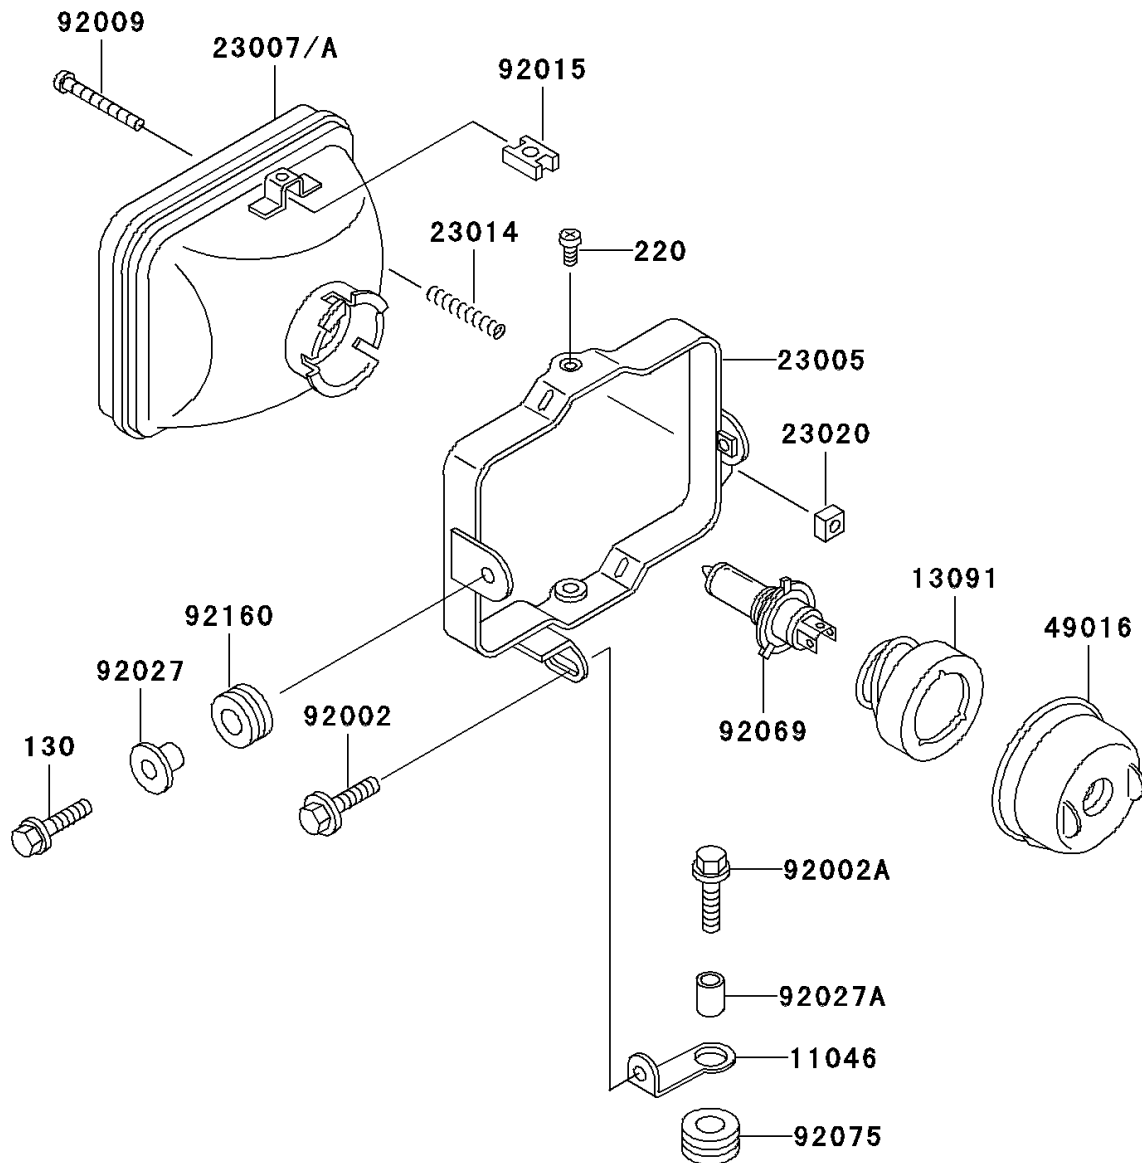

2000 KLR650

PARTS DIAGRAM

Headlight(s)

F2710

2000 KLR650

PARTS LIST

Headlight(s)

Kawasaki

Let the Good Times Roll®

ITEM NAME

PART NUMBER

QUANTITY
