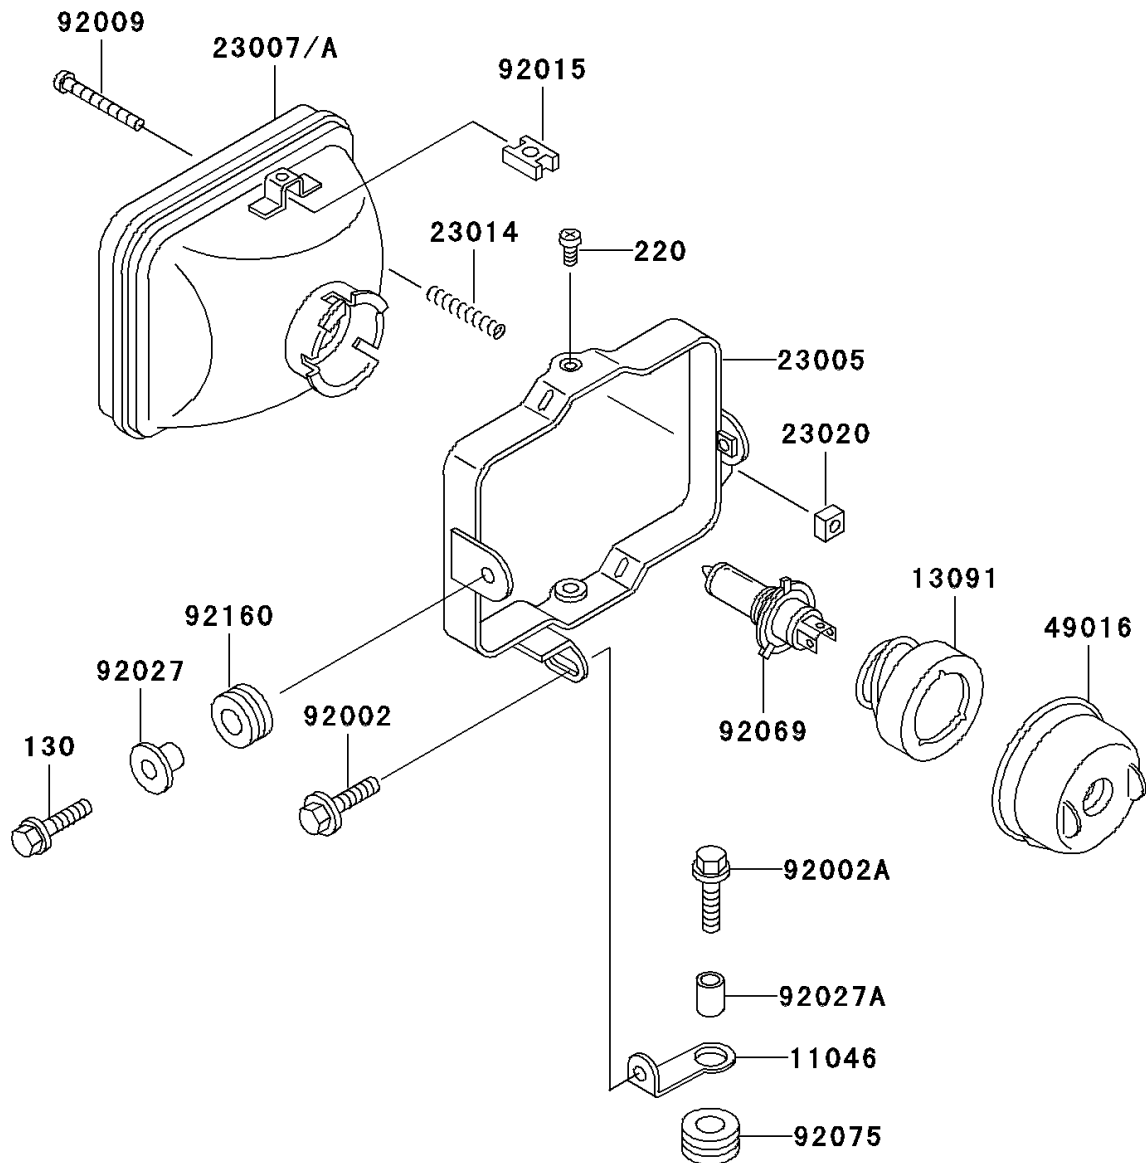

1999 KLR650

PARTS DIAGRAM

Headlight(s)

F2710

1999 KLR650

PARTS LIST

Headlight(s)

Kawasaki

Let the Good Times Roll®

ITEM NAME

PART NUMBER

QUANTITY
