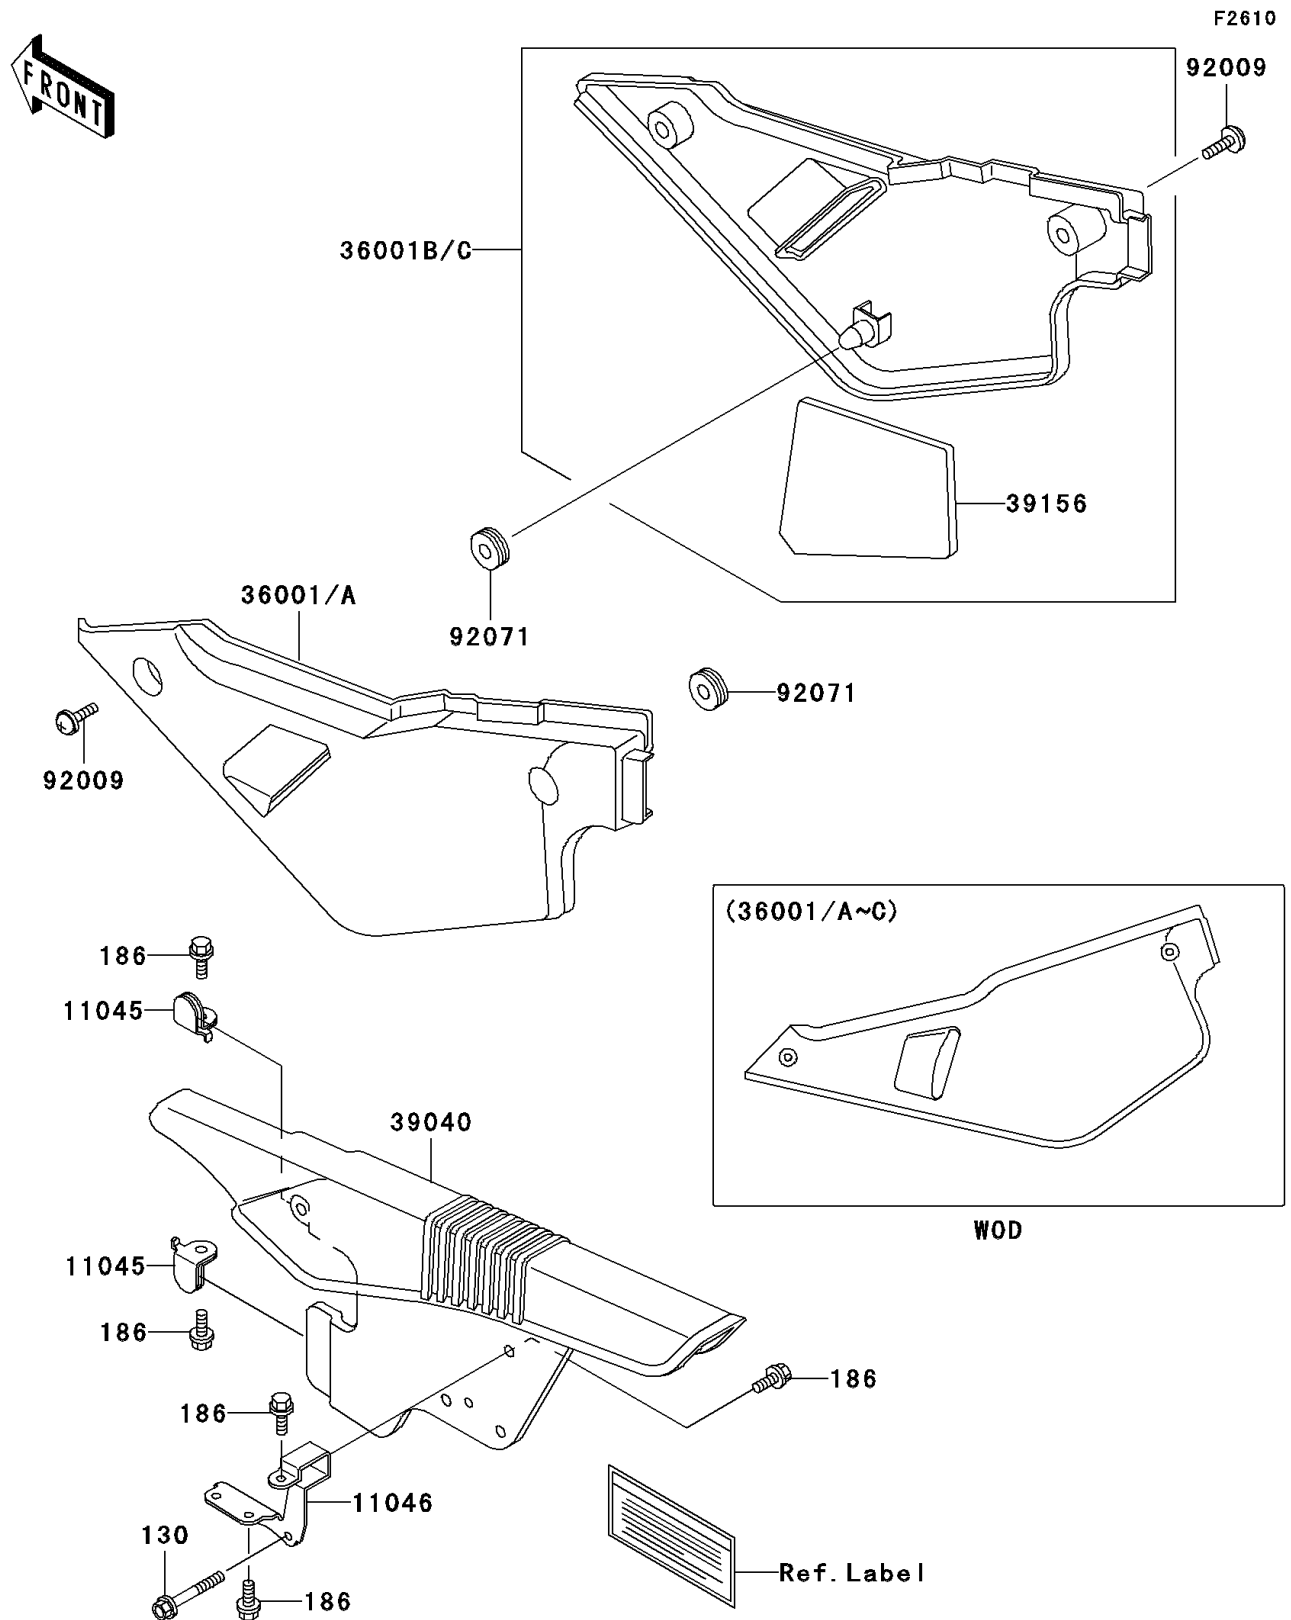

2000 KLR650

PARTS DIAGRAM

Side Covers/Chain Cover

2000 KLR650

PARTS LIST

Side Covers/Chain Cover

ITEM NAME	PART NUMBER	QUANTITY
BRACKET,CHAIN CASE,FR (Ref # 11045)	11045-1335	2
BRACKET,CHAIN CASE,RR (Ref # 11046)	11046-1391	1
COVER-SIDE,LH,O.GREEN (Ref # 36001A)	36001-1346-68	1
COVER-SIDE,RH,O.GREEN (Ref # 36001C)	36001-1537-68	1
BOLT-FLANGED (Ref # 130)	130H0640	2
BOLT-UPSET-WP (Ref # 186)	186C0612	5
COVER-ASSY-CHAIN CASE (Ref # 39040)	39040-1057	1
PAD,SIDE COVER (Ref # 39156)	39156-1426	1
SCREW,6X10,WHITE (Ref # 92009)	92009-1286	4
GROMMET (Ref # 92071)	92071-056	2