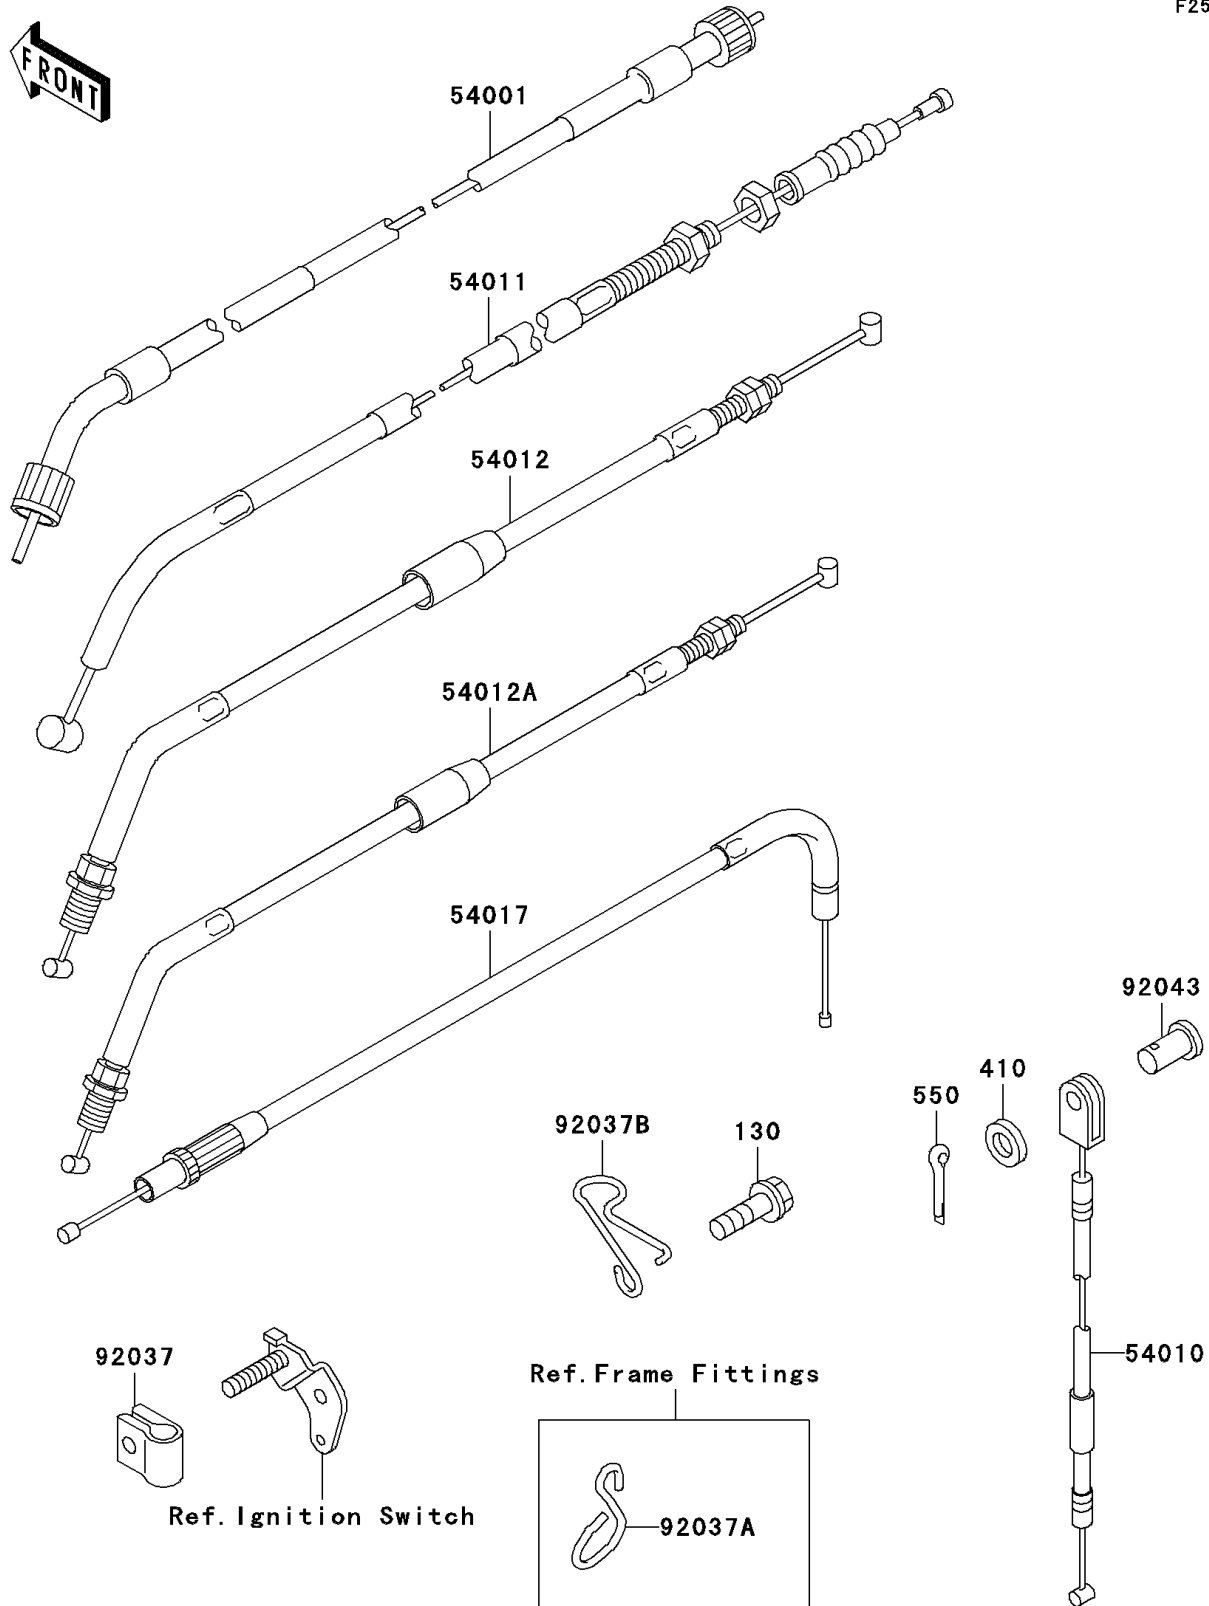

2000 KLR650

PARTS DIAGRAM

Cables

F2540

2000 KLR650

PARTS LIST

Cables

ITEM NAME

PART NUMBER

QUANTITY
