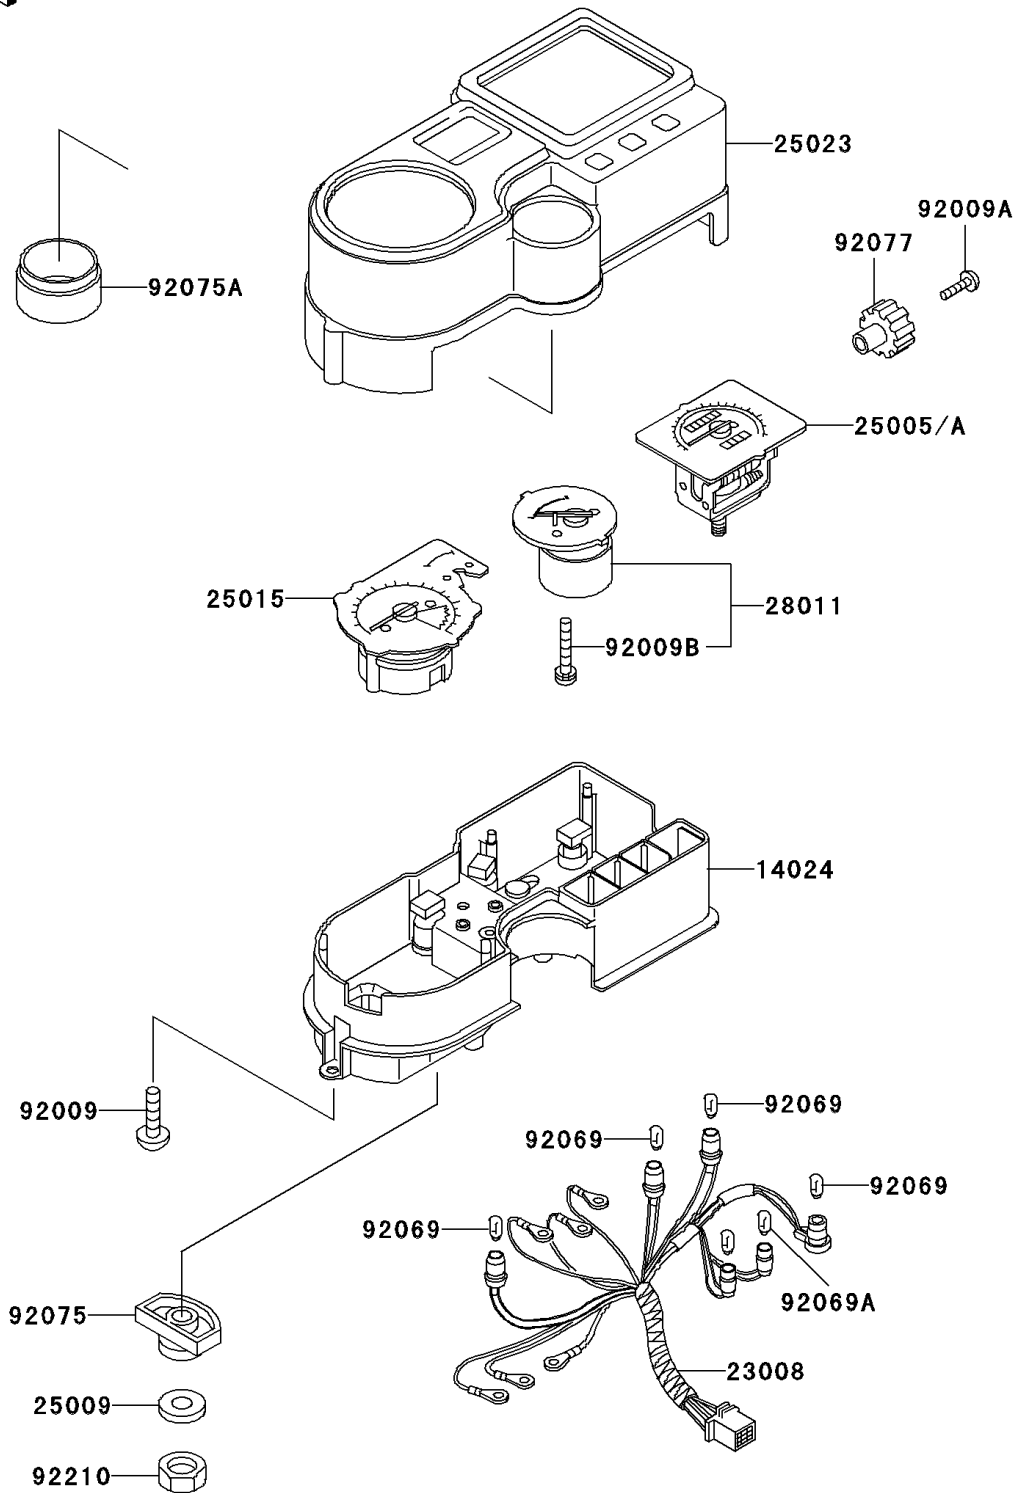

1999 KLR650

PARTS DIAGRAM

Meter(s)

F2530

1999 KLR650

PARTS LIST

Meter(s)

ITEM NAME

PART NUMBER

QUANTITY
