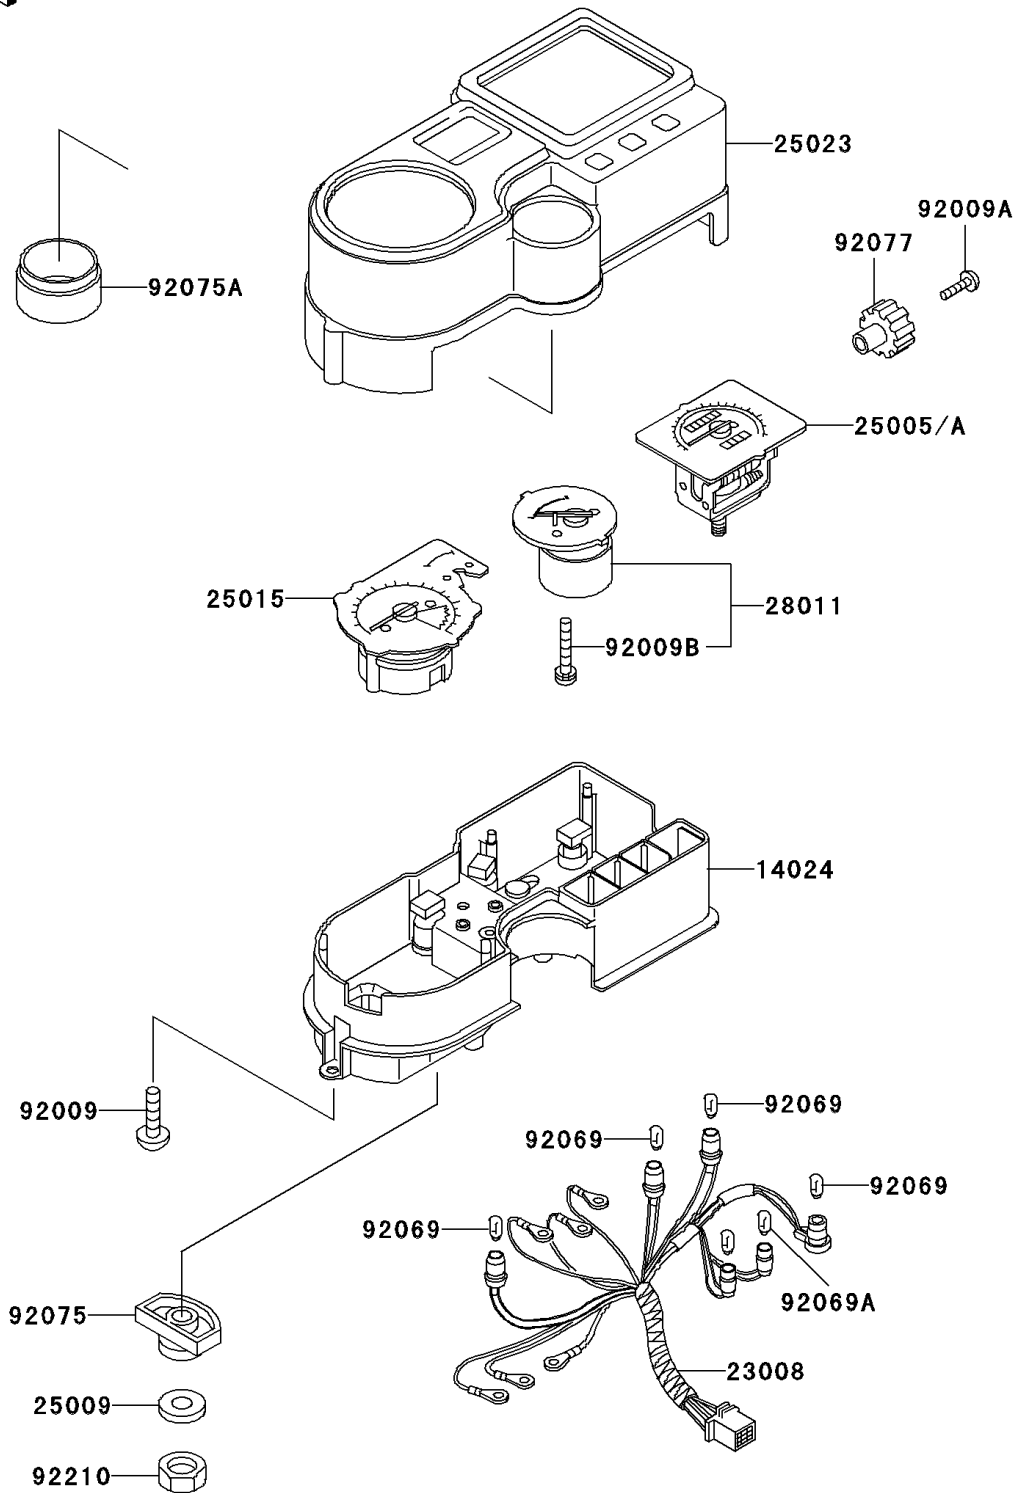

1997 KLR650

PARTS DIAGRAM

Meter(s)

F2530

1997 KLR650

PARTS LIST

Meter(s)

ITEM NAME

PART NUMBER

QUANTITY
