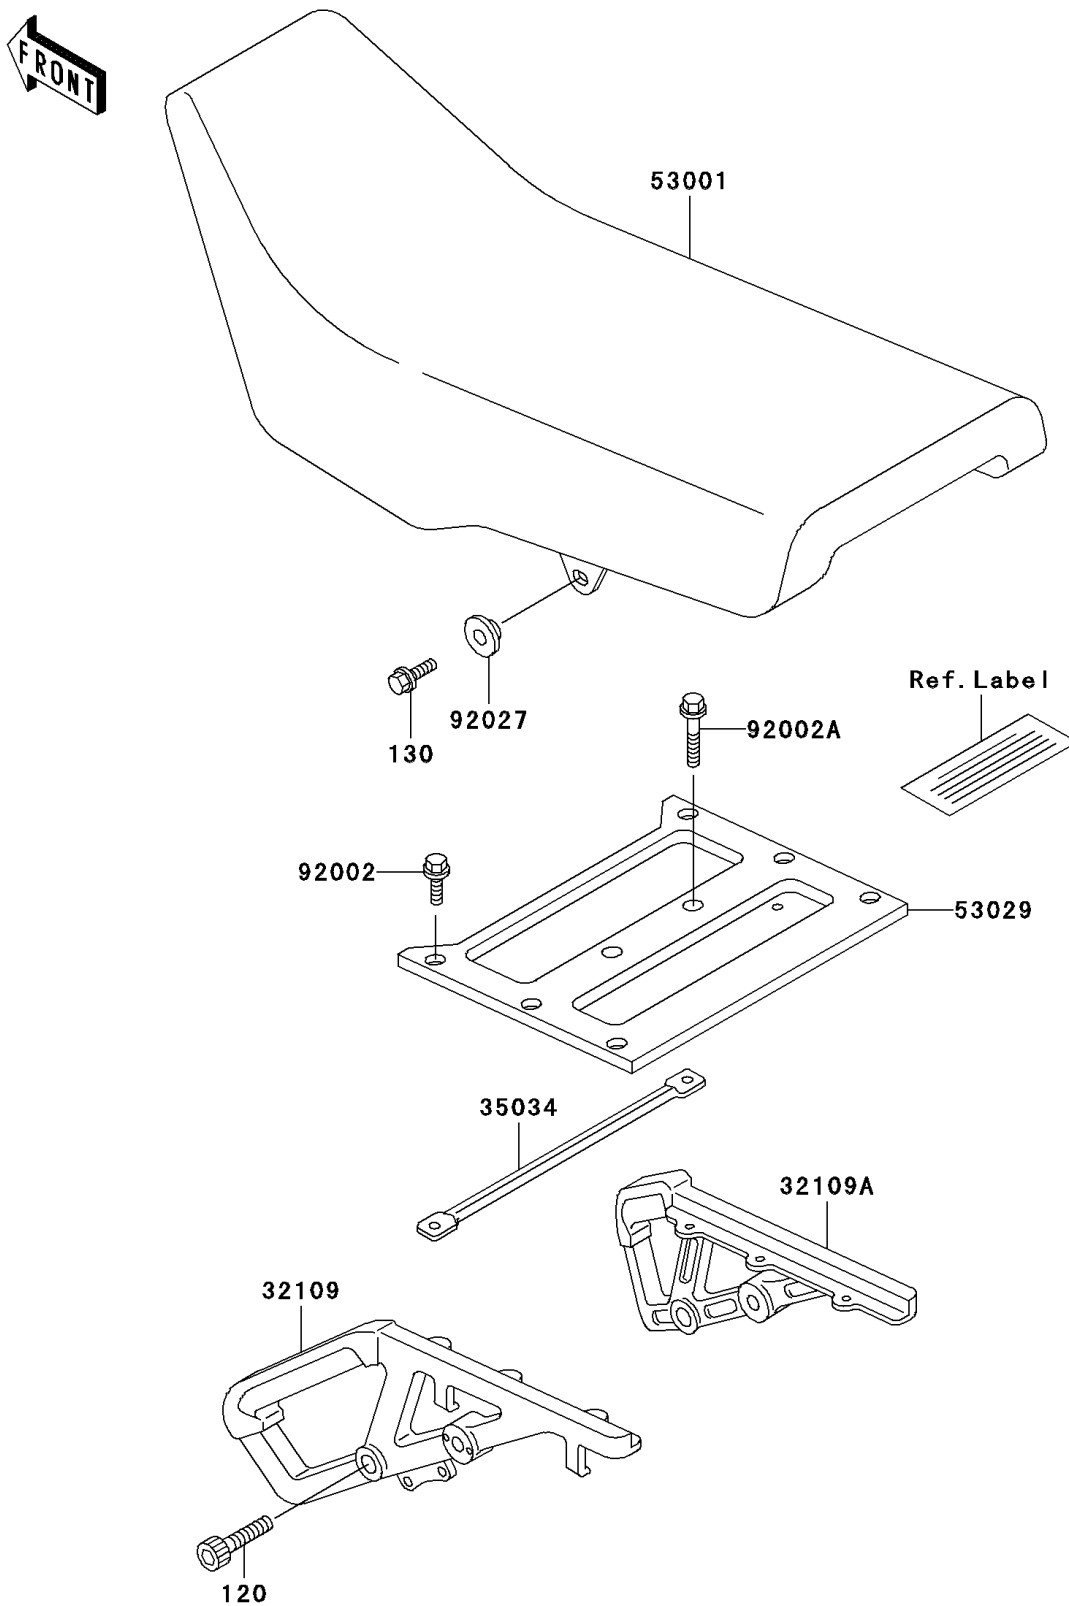

2000 KLR650

PARTS DIAGRAM

Seat

Kawasaki

Let the Good Times Roll®

F2510

2000 KLR650

PARTS LIST

Seat

ITEM NAME	PART NUMBER	QUANTITY
-----------	-------------	----------
