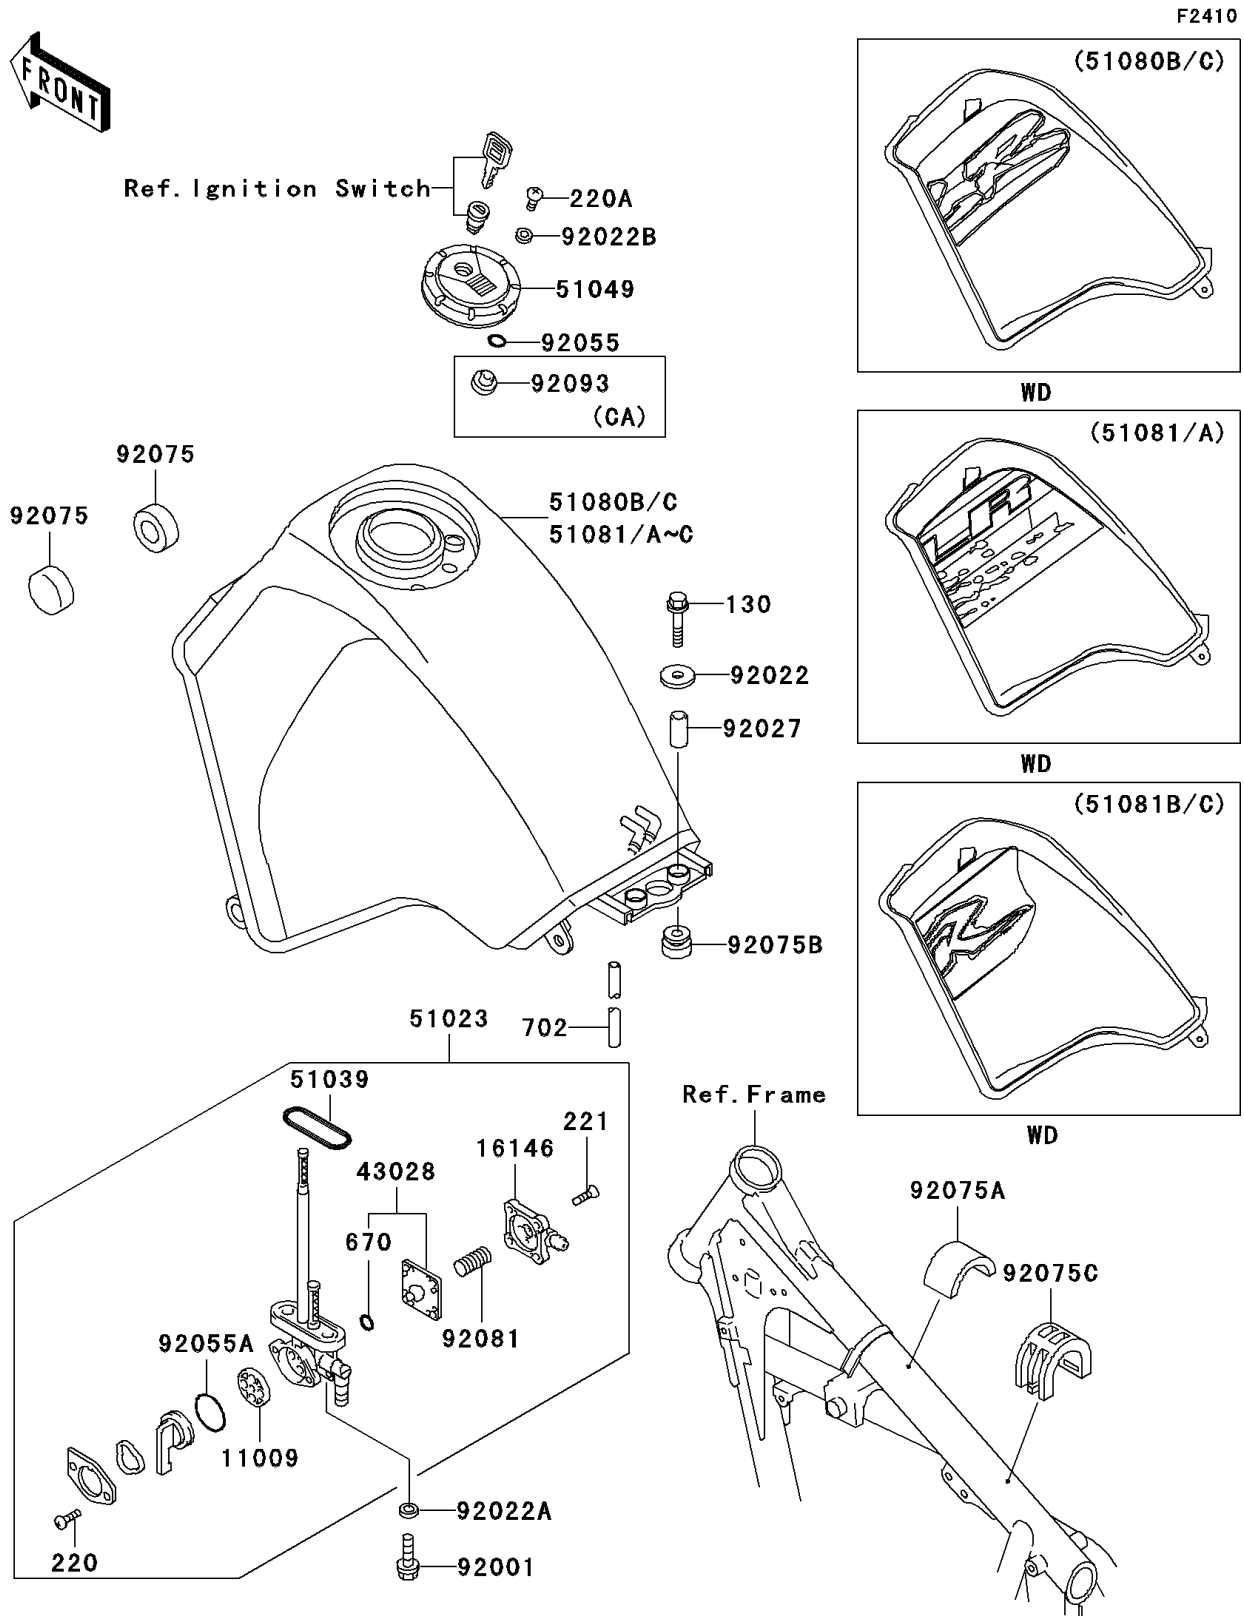

1997 KLR650

PARTS DIAGRAM

Fuel Tank