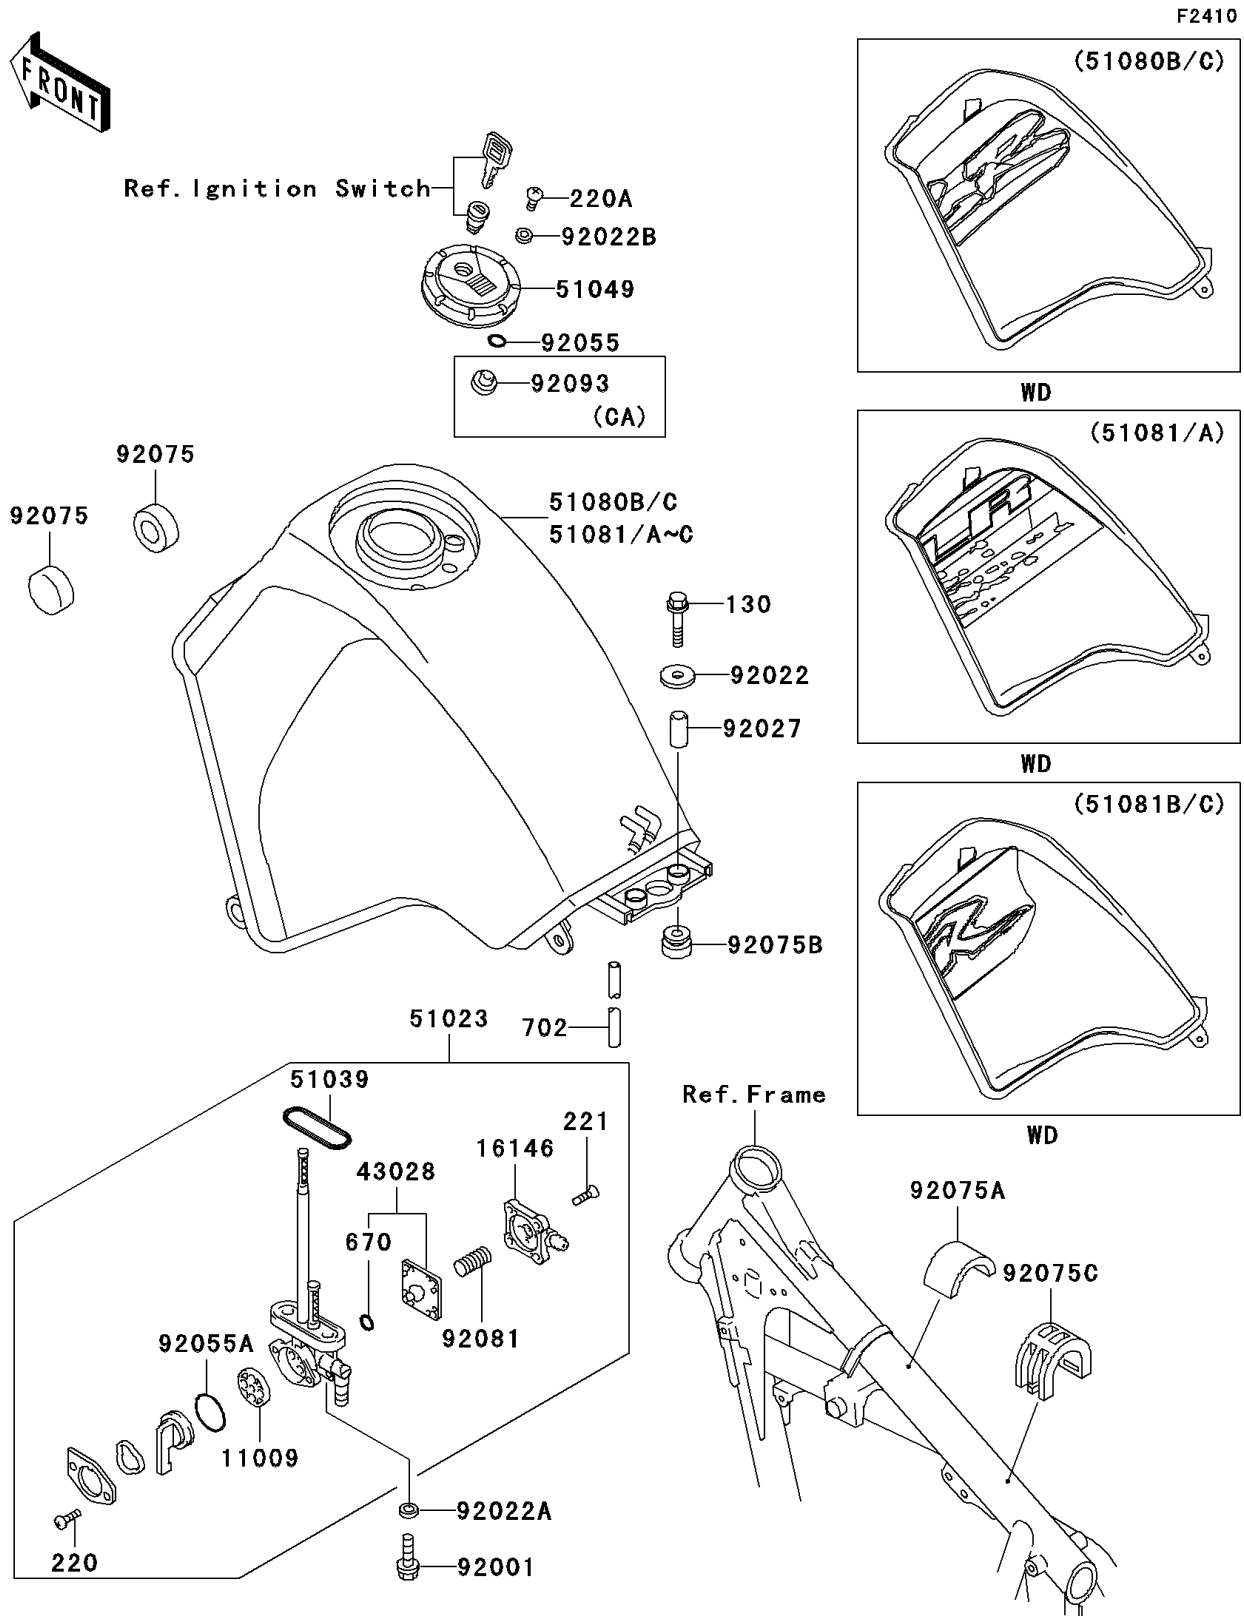

2000 KLR650

PARTS DIAGRAM

Fuel Tank

2000 KLR650

PARTS LIST

Fuel Tank

ITEM NAME

PART NUMBER

QUANTITY
