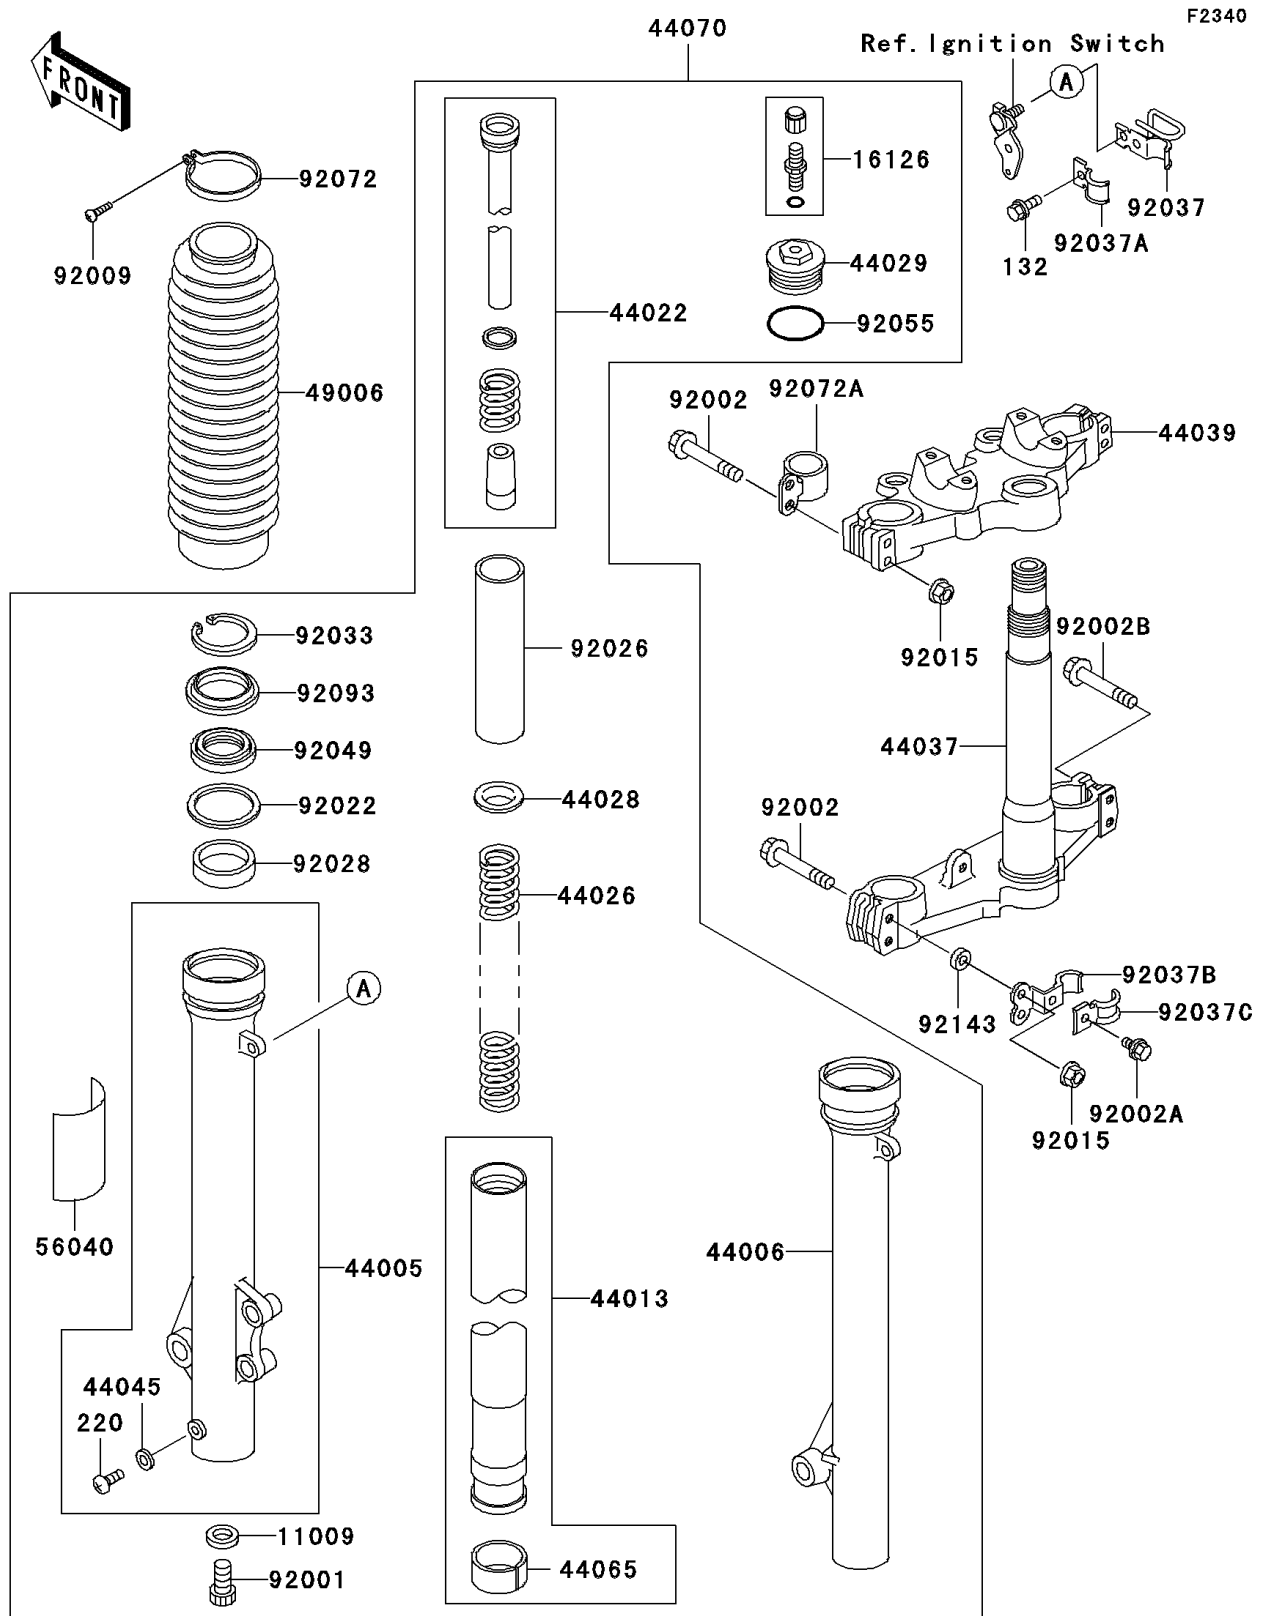

1997 KLR650

PARTS DIAGRAM

Front Fork

1997 KLR650

PARTS LIST

Front Fork

ITEM NAME

PART NUMBER

QUANTITY
