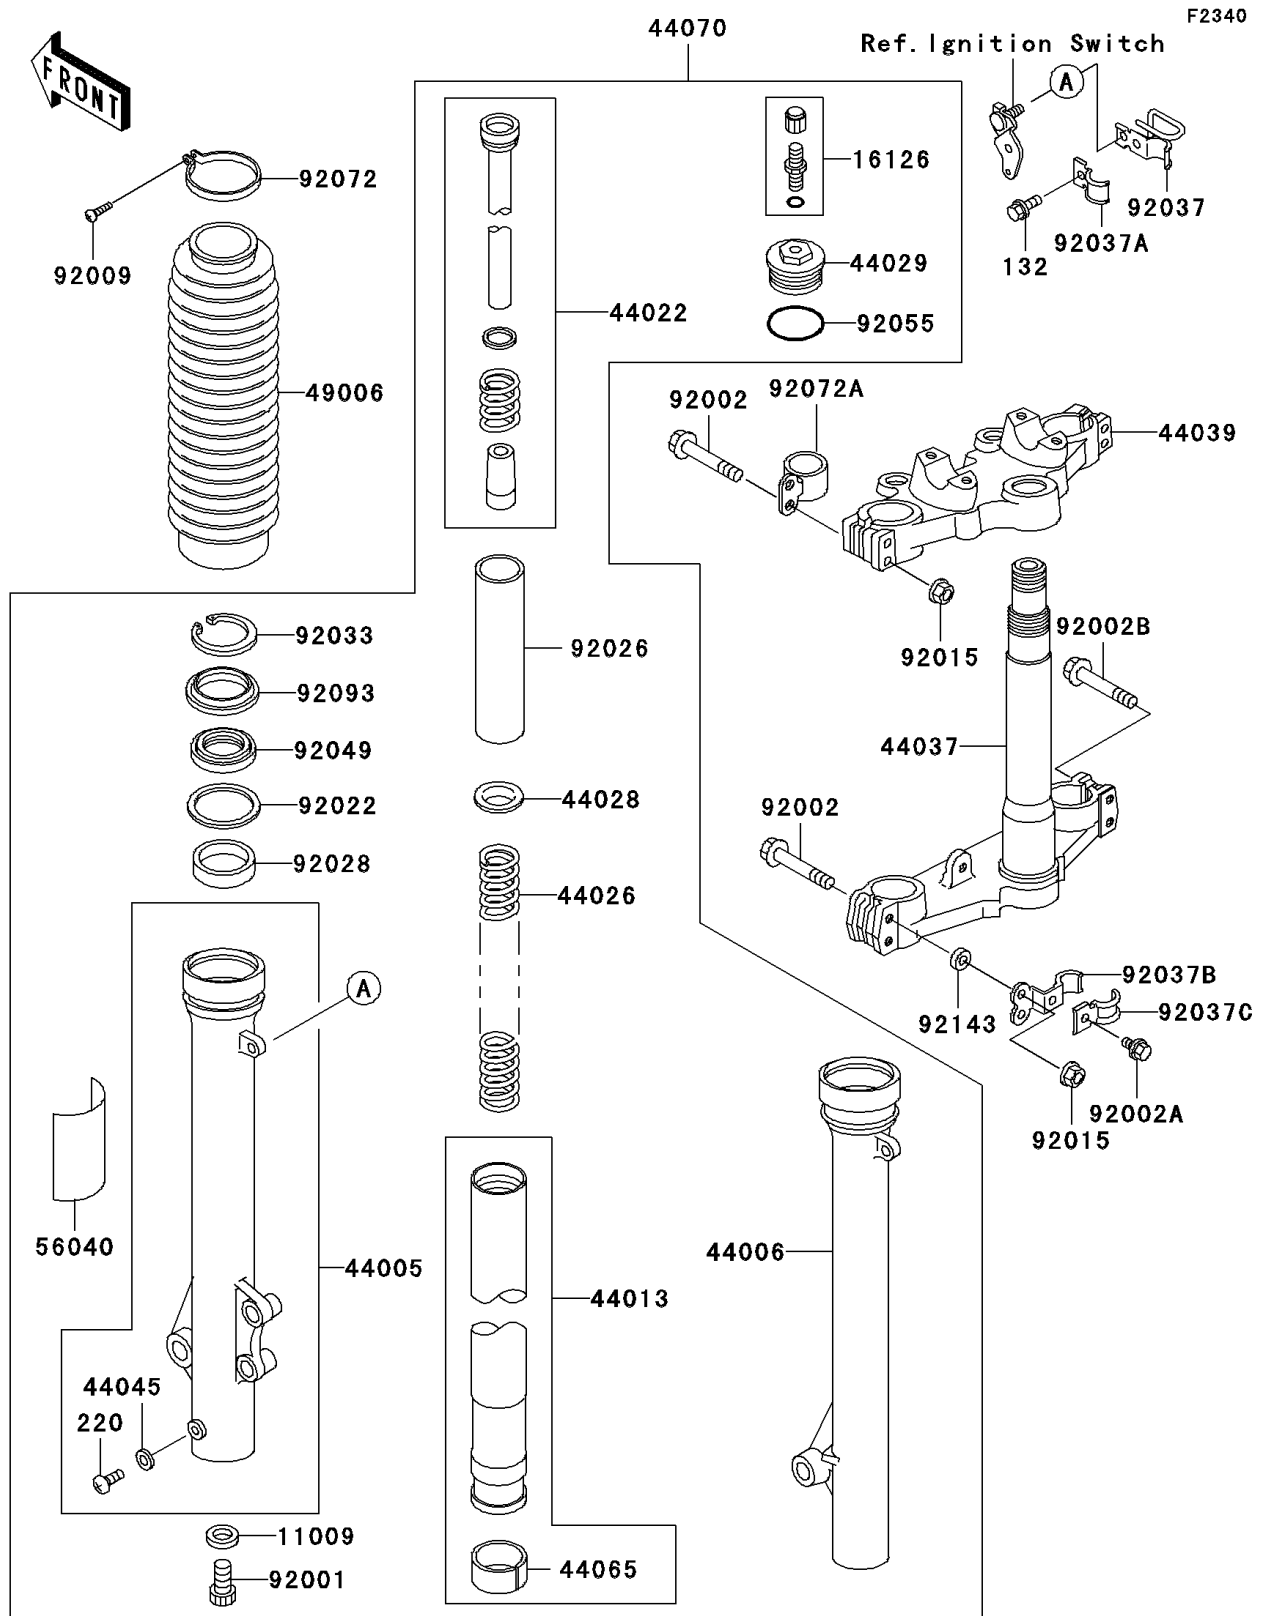

2000 KLR650

PARTS DIAGRAM

Front Fork

2000 KLR650

PARTS LIST

Front Fork

Kawasaki

Let the Good Times Roll®

ITEM NAME

PART NUMBER

QUANTITY
