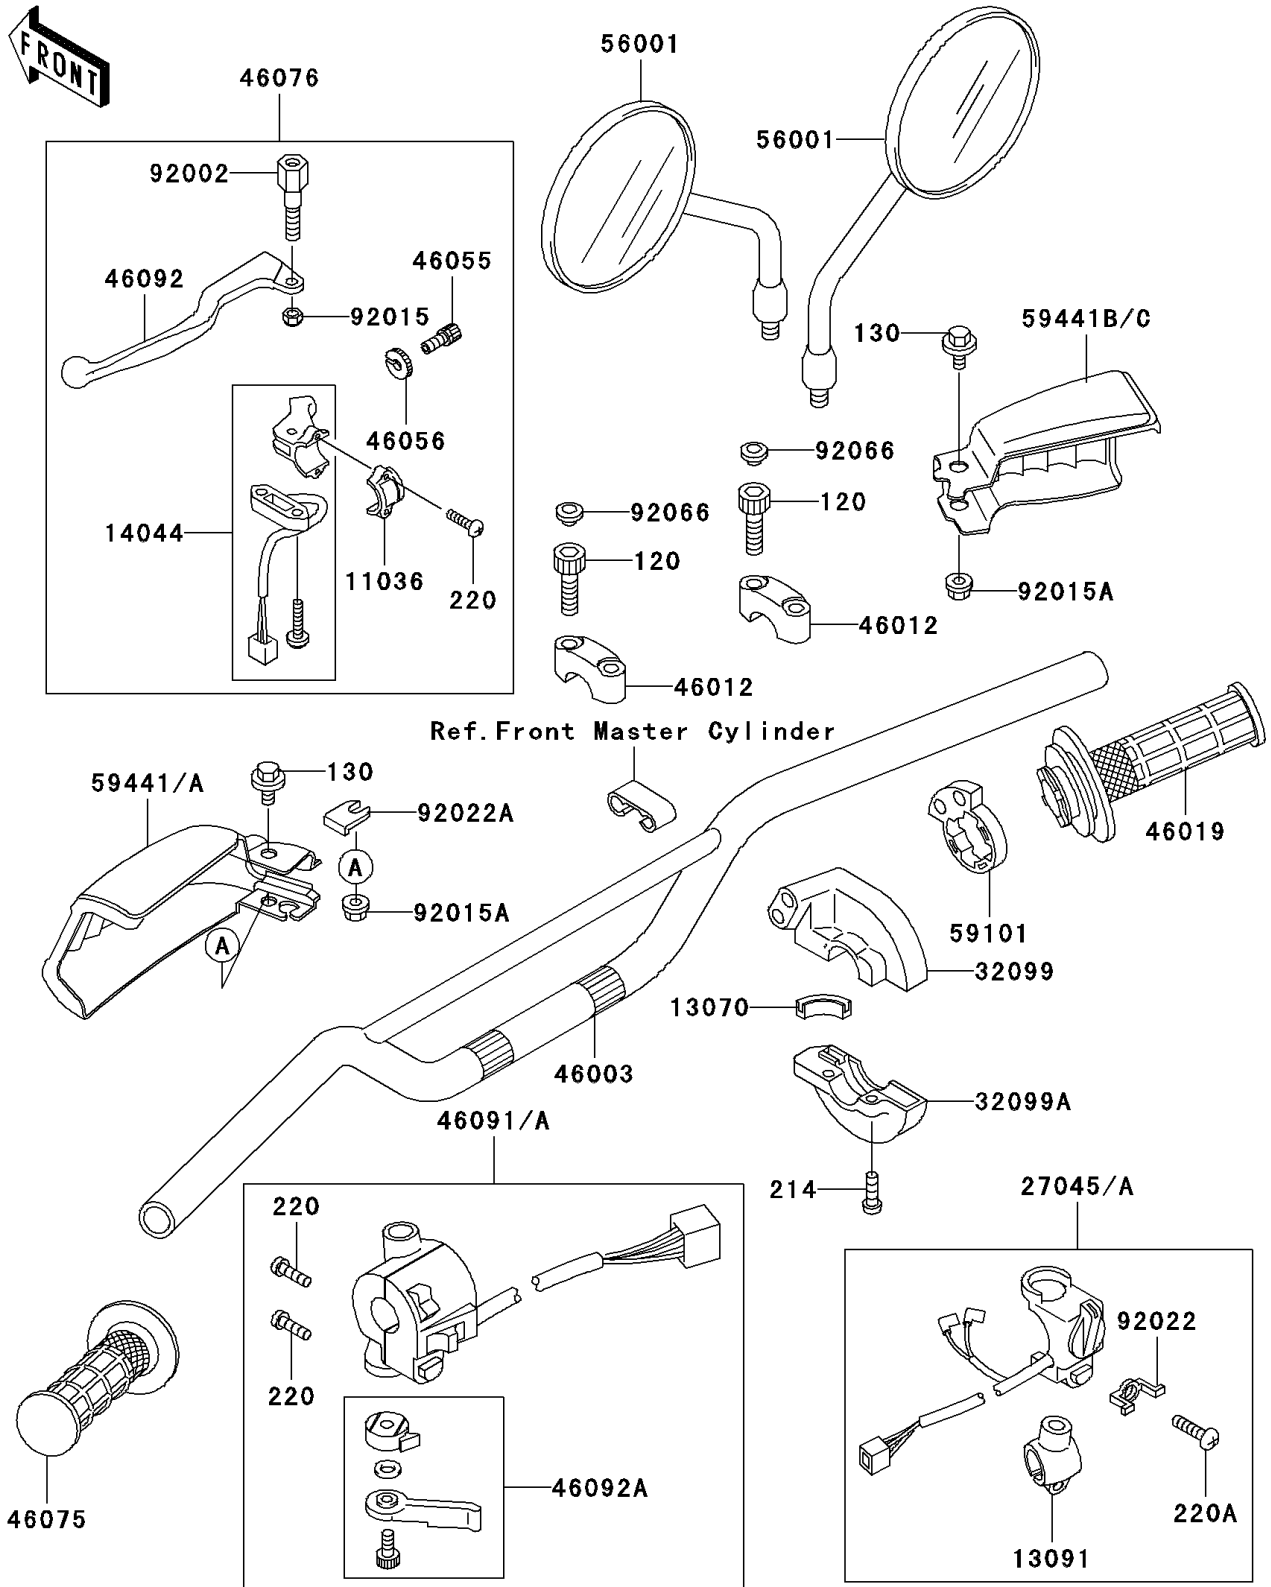

1997 KLR650

PARTS DIAGRAM

Handlebar

F2310

1997 KLR650

PARTS LIST

Handlebar

ITEM NAME

PART NUMBER

QUANTITY
