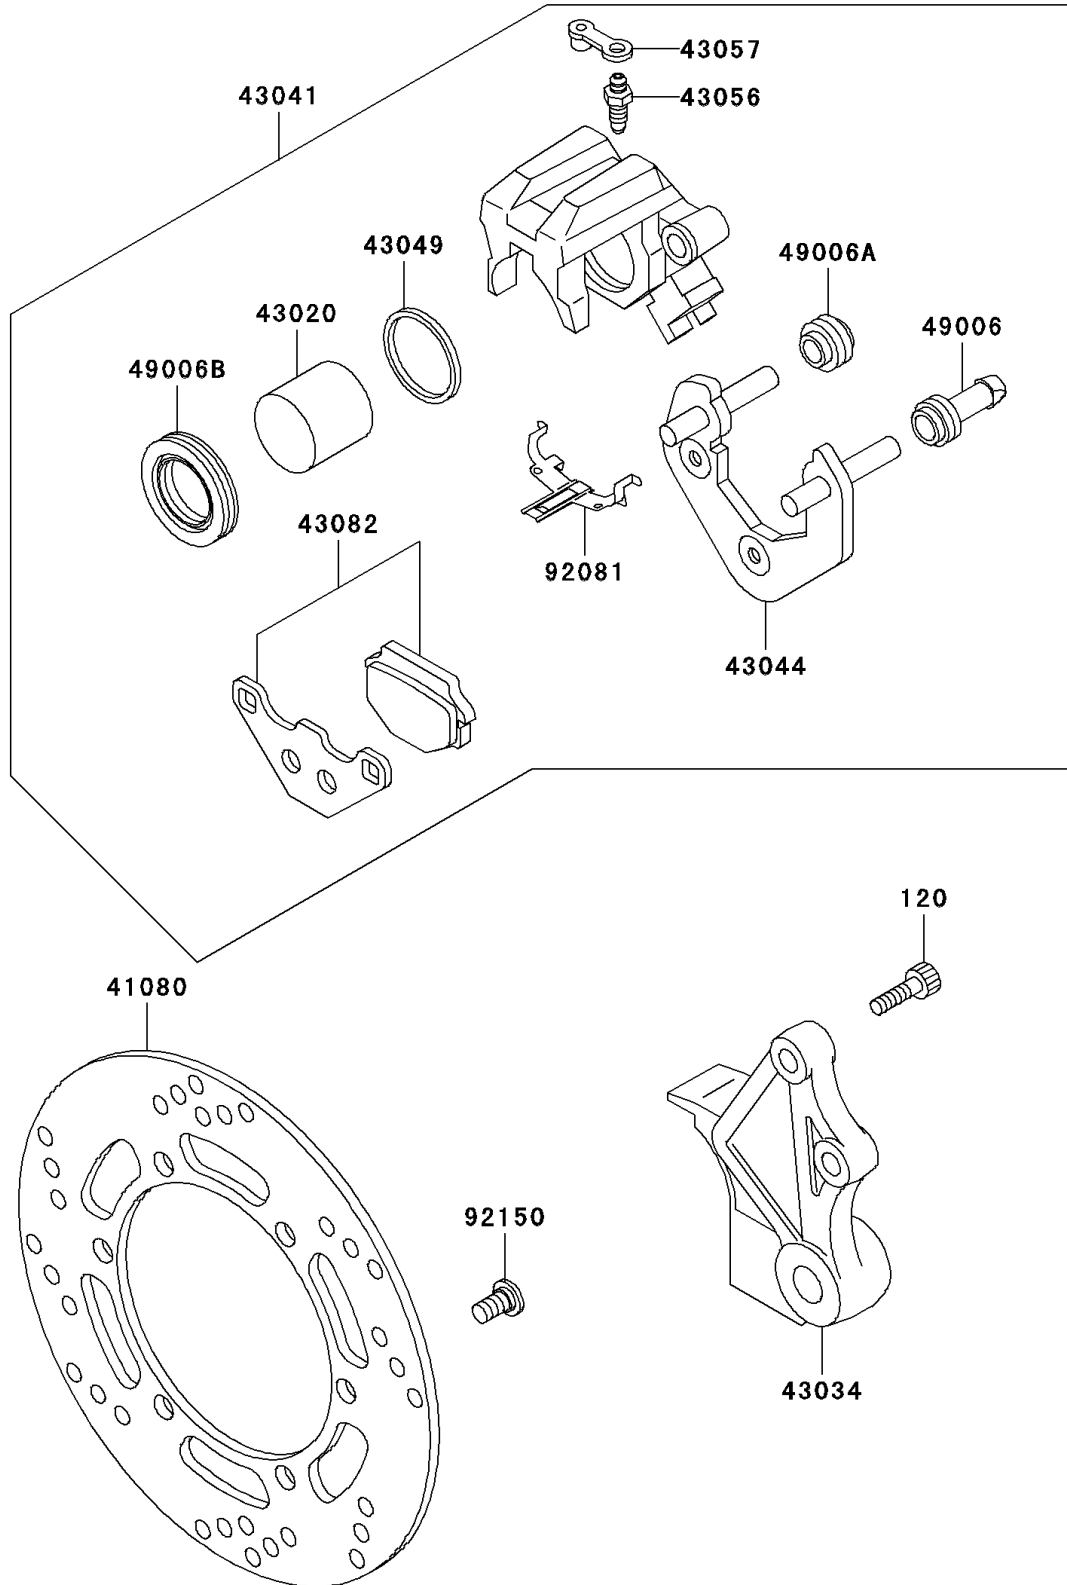

2000 KLR650

PARTS DIAGRAM

Rear Brake

F2294

2000 KLR650

PARTS LIST

Rear Brake

ITEM NAME

PART NUMBER

QUANTITY
