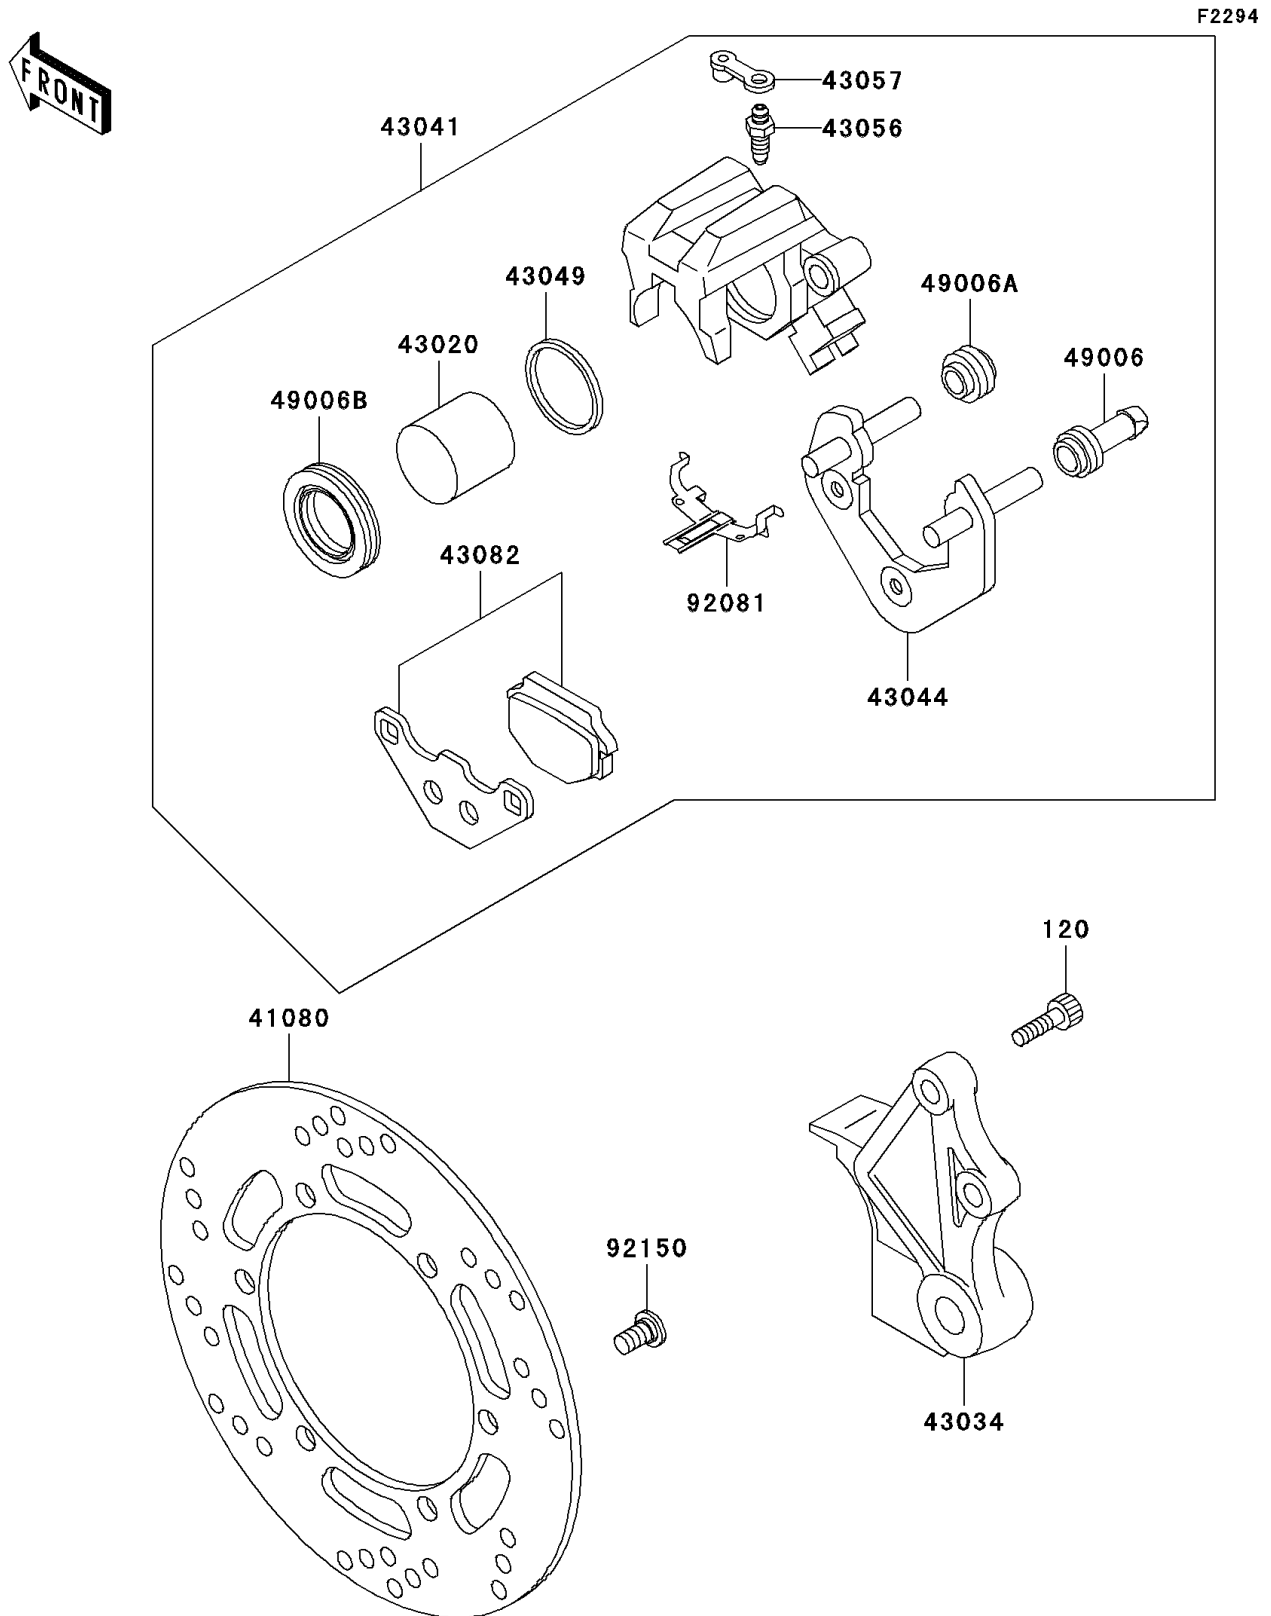

1999 KLR650

PARTS DIAGRAM

Rear Brake

1999 KLR650

PARTS LIST

Rear Brake

ITEM NAME

PART NUMBER

QUANTITY
