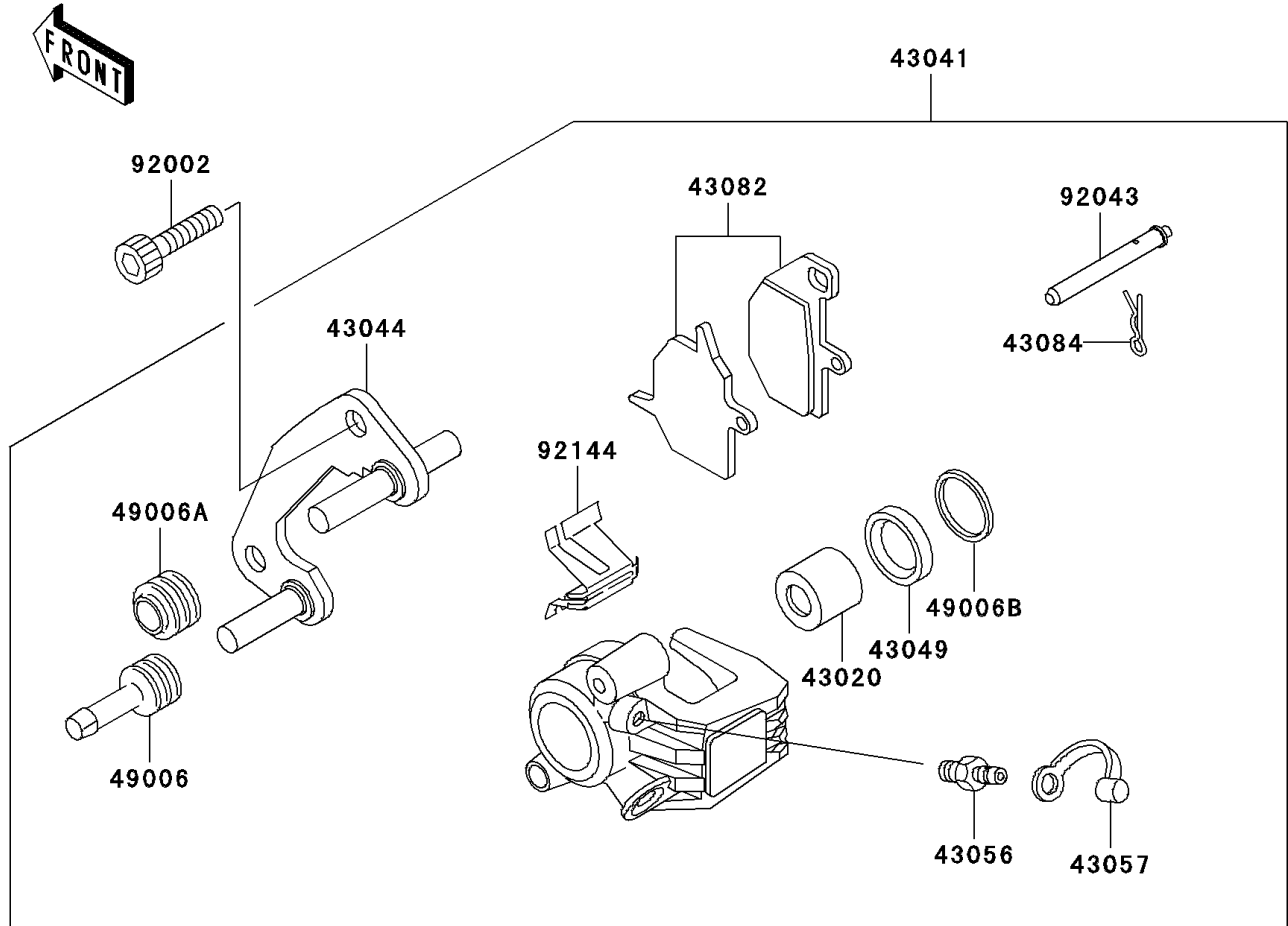

2000 KLR650

PARTS DIAGRAM

Front Brake

F2292

2000 KLR650

PARTS LIST

Front Brake

Kawasaki

Let the Good Times Roll®

ITEM NAME

PART NUMBER

QUANTITY
