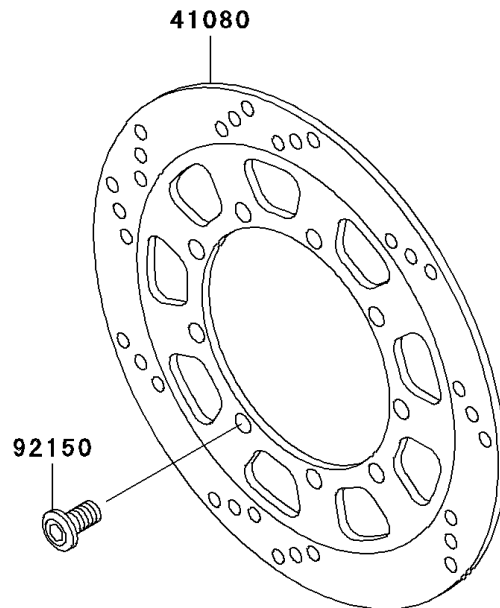

2000 KLR650

PARTS DIAGRAM

Front Brake

F2292

2000 KLR650

PARTS LIST

Front Brake

Kawasaki

Let the Good Times Roll®

ITEM NAME

PART NUMBER

QUANTITY
