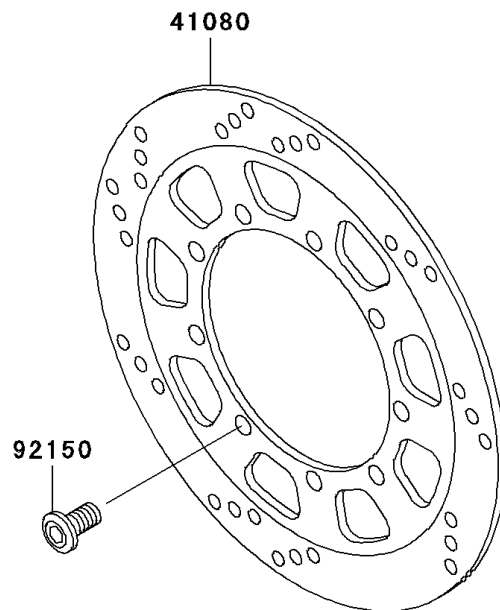

1997 KLR650

PARTS DIAGRAM

Front Brake

F2292

1997 KLR650

PARTS LIST

Front Brake

Kawasaki

Let the Good Times Roll®

ITEM NAME

PART NUMBER

QUANTITY
