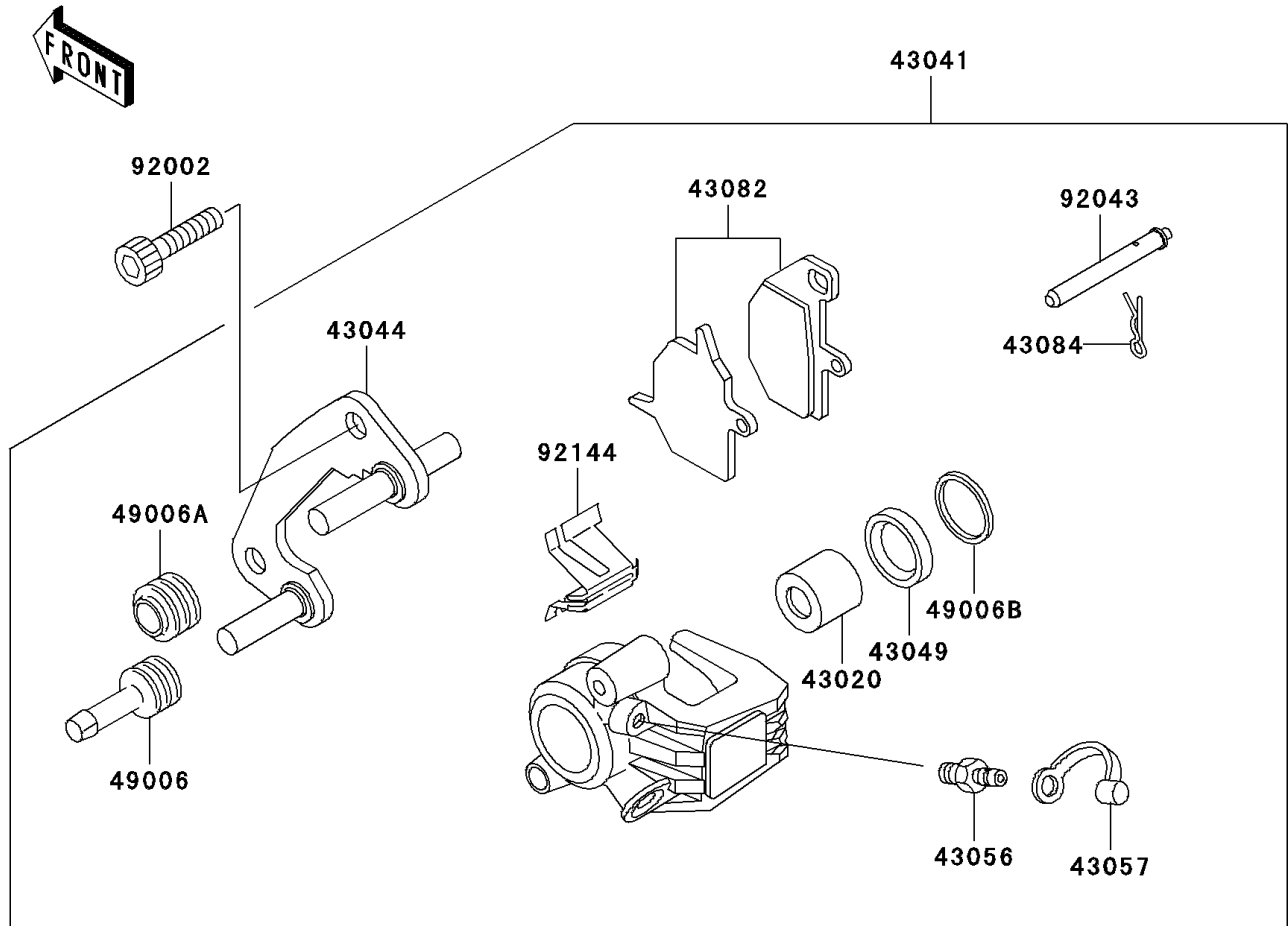

1997 KLR650

PARTS DIAGRAM

Front Brake

F2292

1997 KLR650

PARTS LIST

Front Brake

Kawasaki

Let the Good Times Roll®

ITEM NAME

PART NUMBER

QUANTITY
