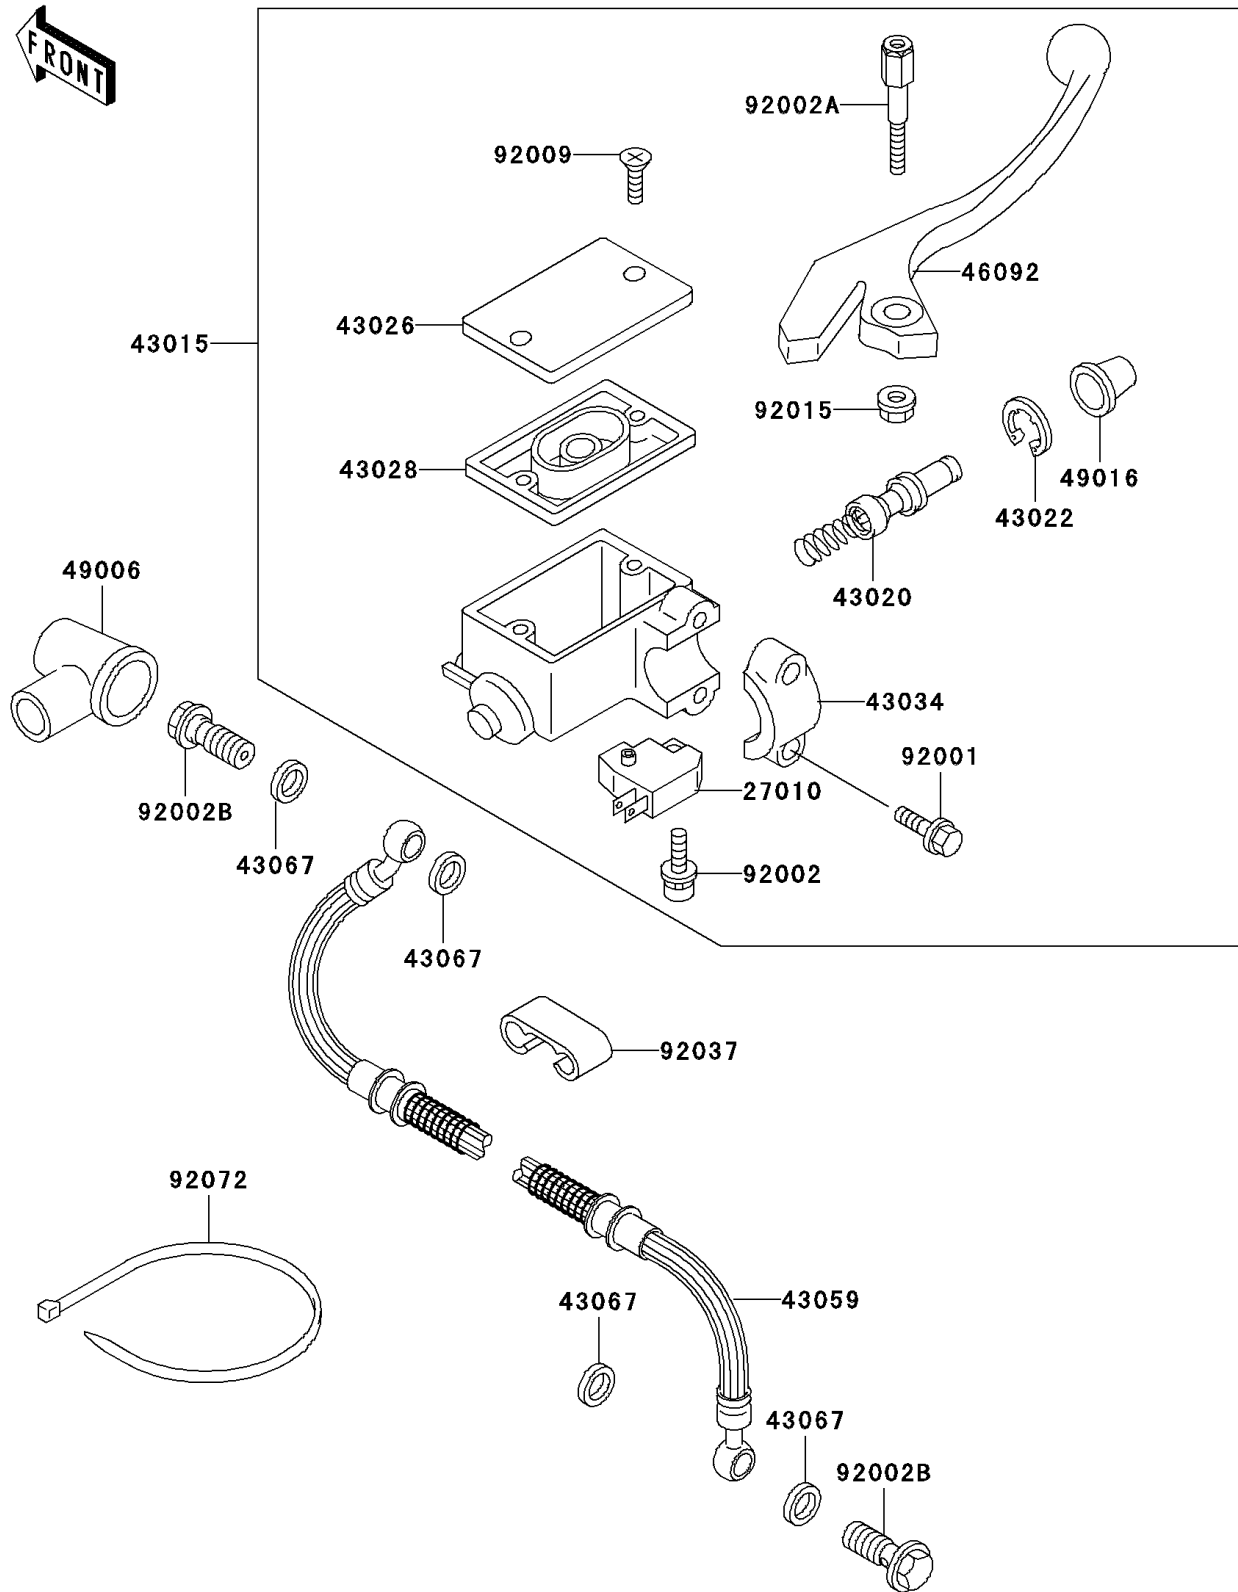

# 2000 KLR650

## PARTS DIAGRAM

### Front Master Cylinder

F2291

## PARTS LIST