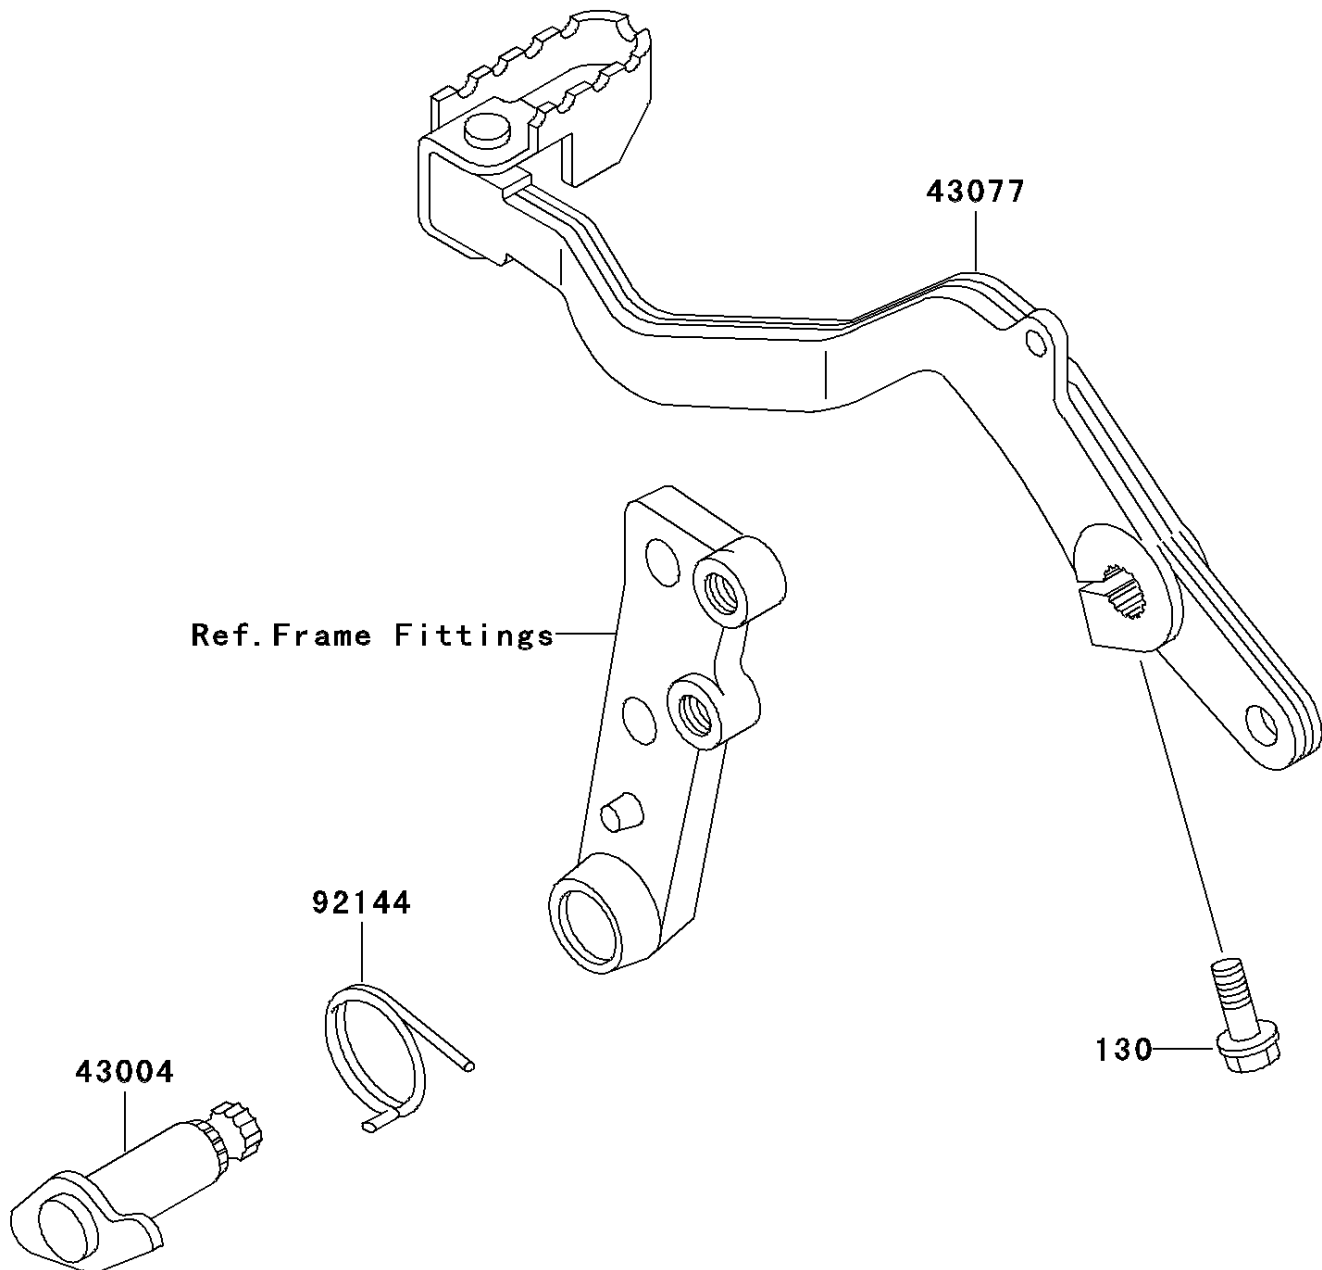

2000 KLR650

PARTS DIAGRAM

Brake Pedal

F2260

2000 KLR650

PARTS LIST

Brake Pedal

Kawasaki

Let the Good Times Roll®

ITEM NAME

PART NUMBER

QUANTITY
