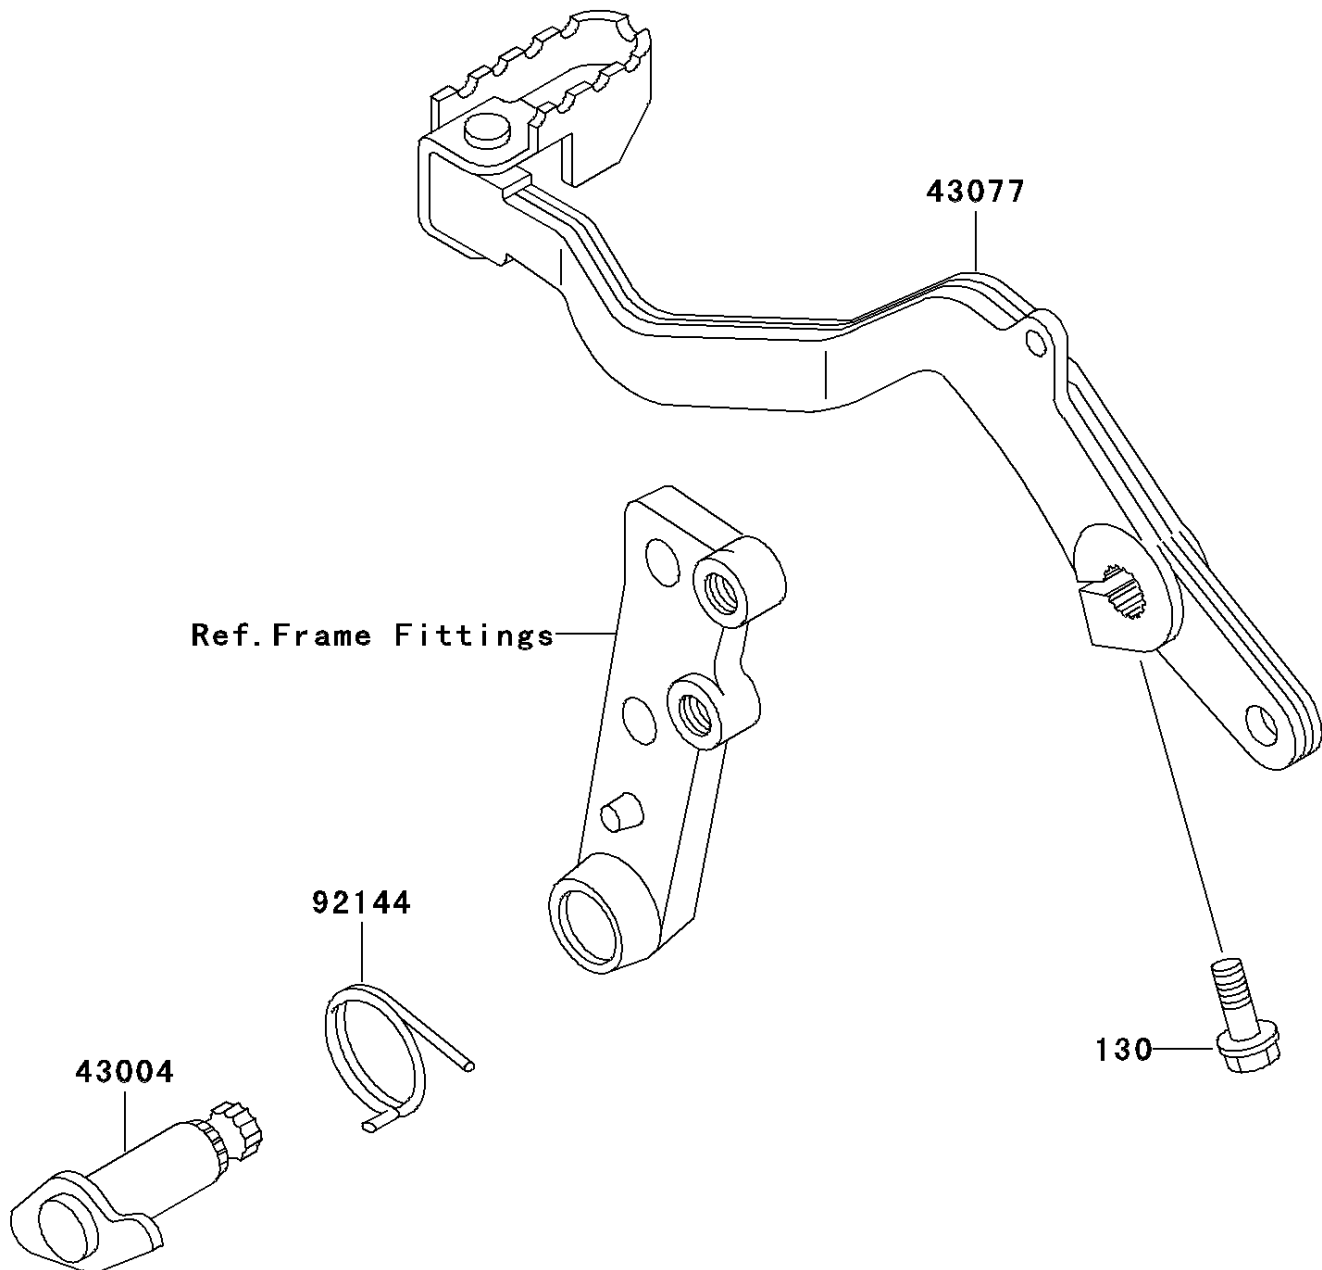

1999 KLR650

PARTS DIAGRAM

Brake Pedal

F2260

1999 KLR650

PARTS LIST

Brake Pedal

ITEM NAME

PART NUMBER

QUANTITY
