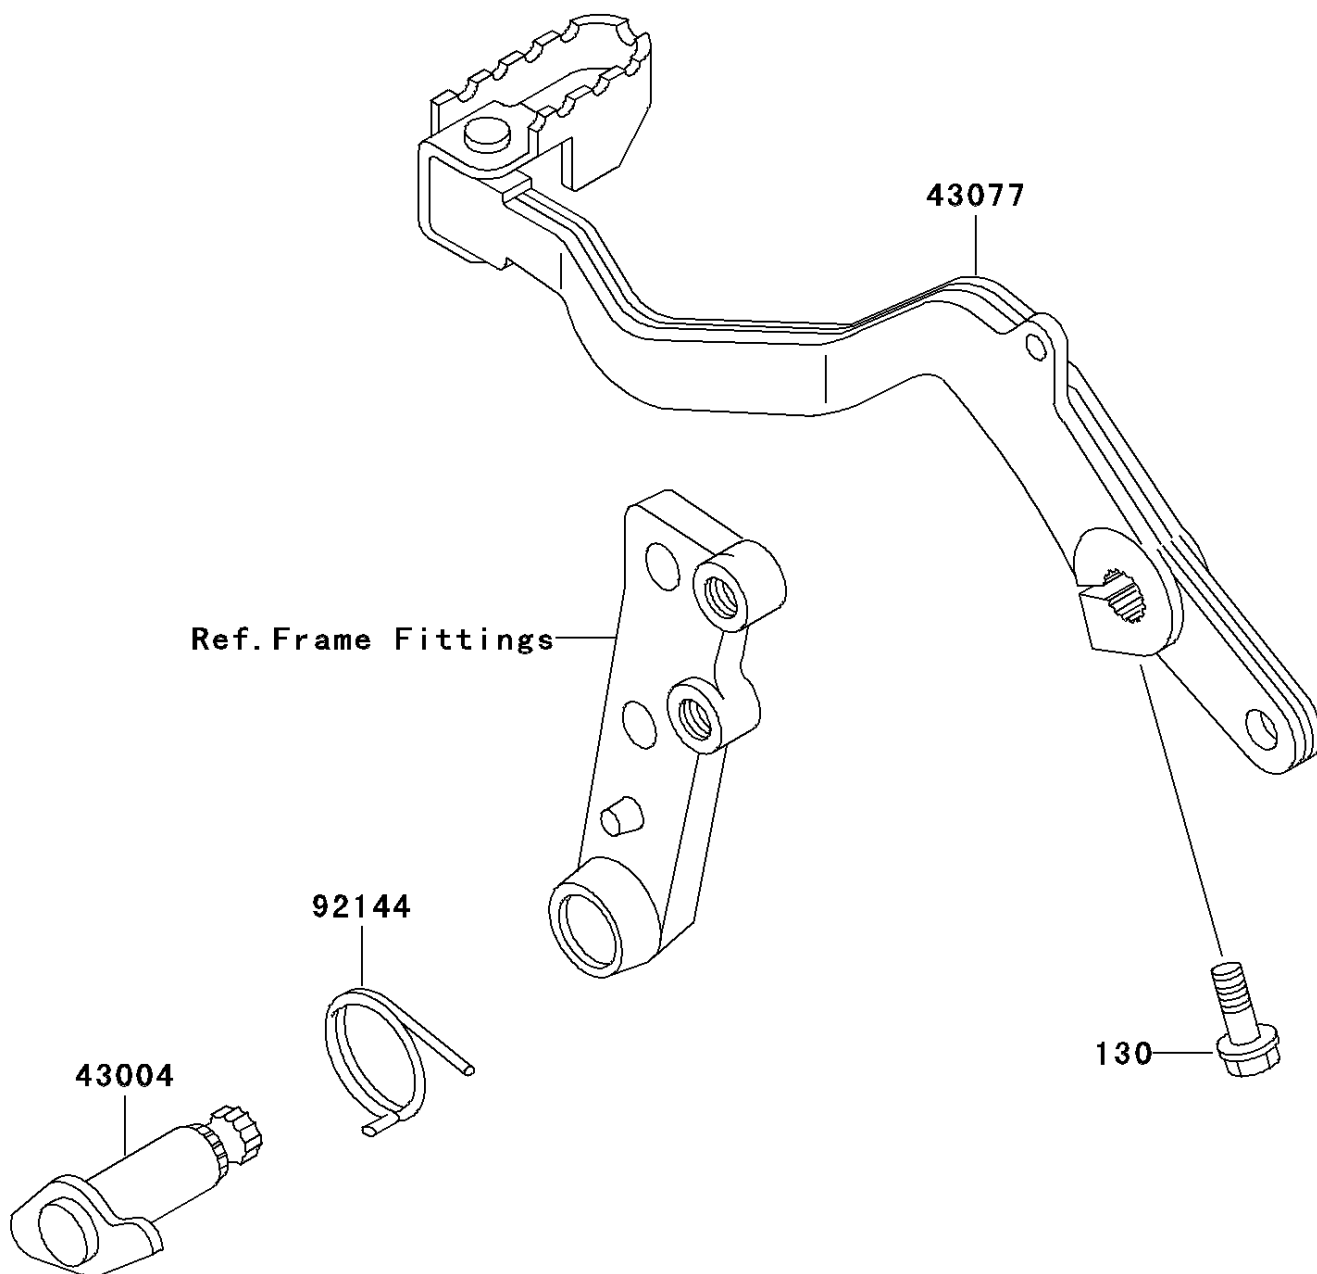

2000 KLR650

PARTS DIAGRAM

Brake Pedal

Kawasaki

Let the Good Times Roll®

F2260

2000 KLR650

PARTS LIST

Brake Pedal

ITEM NAME	PART NUMBER	QUANTITY
BOLT-FLANGED,6X22 (Ref # 130)	130G0622	1
SHAFT-BRAKE (Ref # 43004)	43004-1120	1
LEVER-ASSY-BRAKE,PEDAL (Ref # 43077)	43077-1065	1
SPRING,BRAKE PEDAL RETURN (Ref # 92144)	92144-1082	1