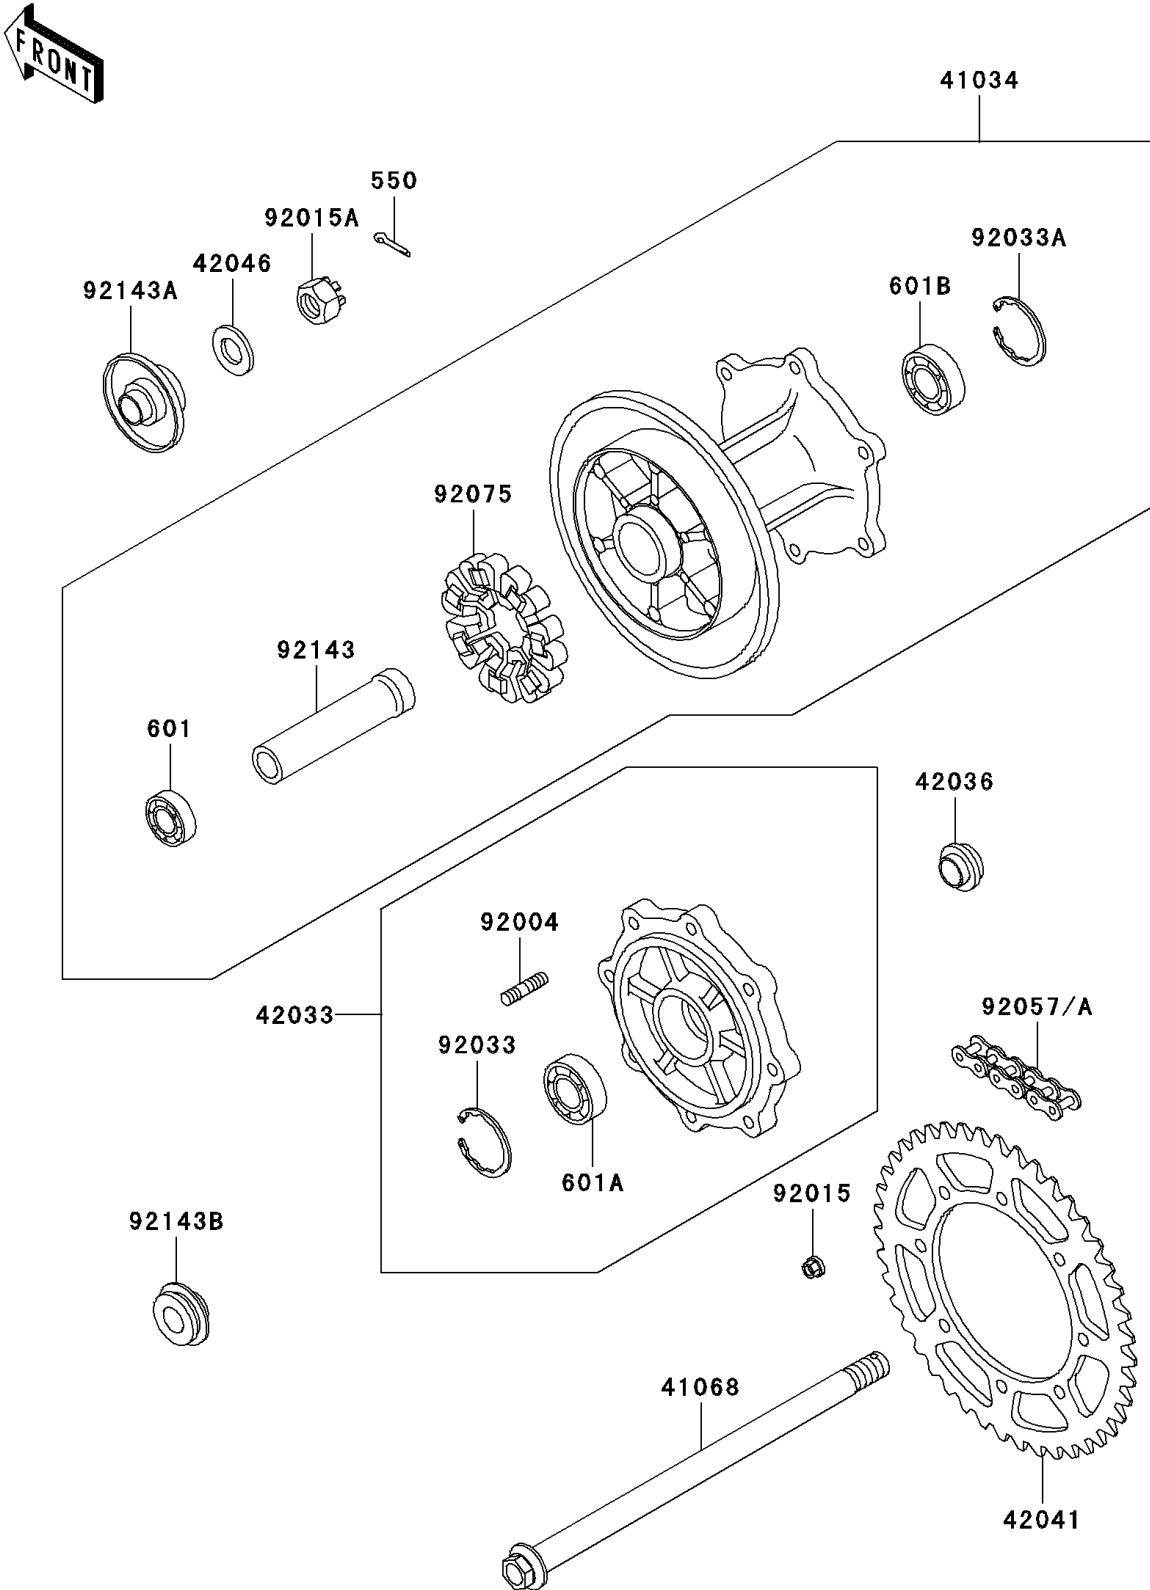

2000 KLR650

PARTS DIAGRAM

Rear Hub

F2240

2000 KLR650

PARTS LIST

Rear Hub

Kawasaki

Let the Good Times Roll®

ITEM NAME

PART NUMBER

QUANTITY
