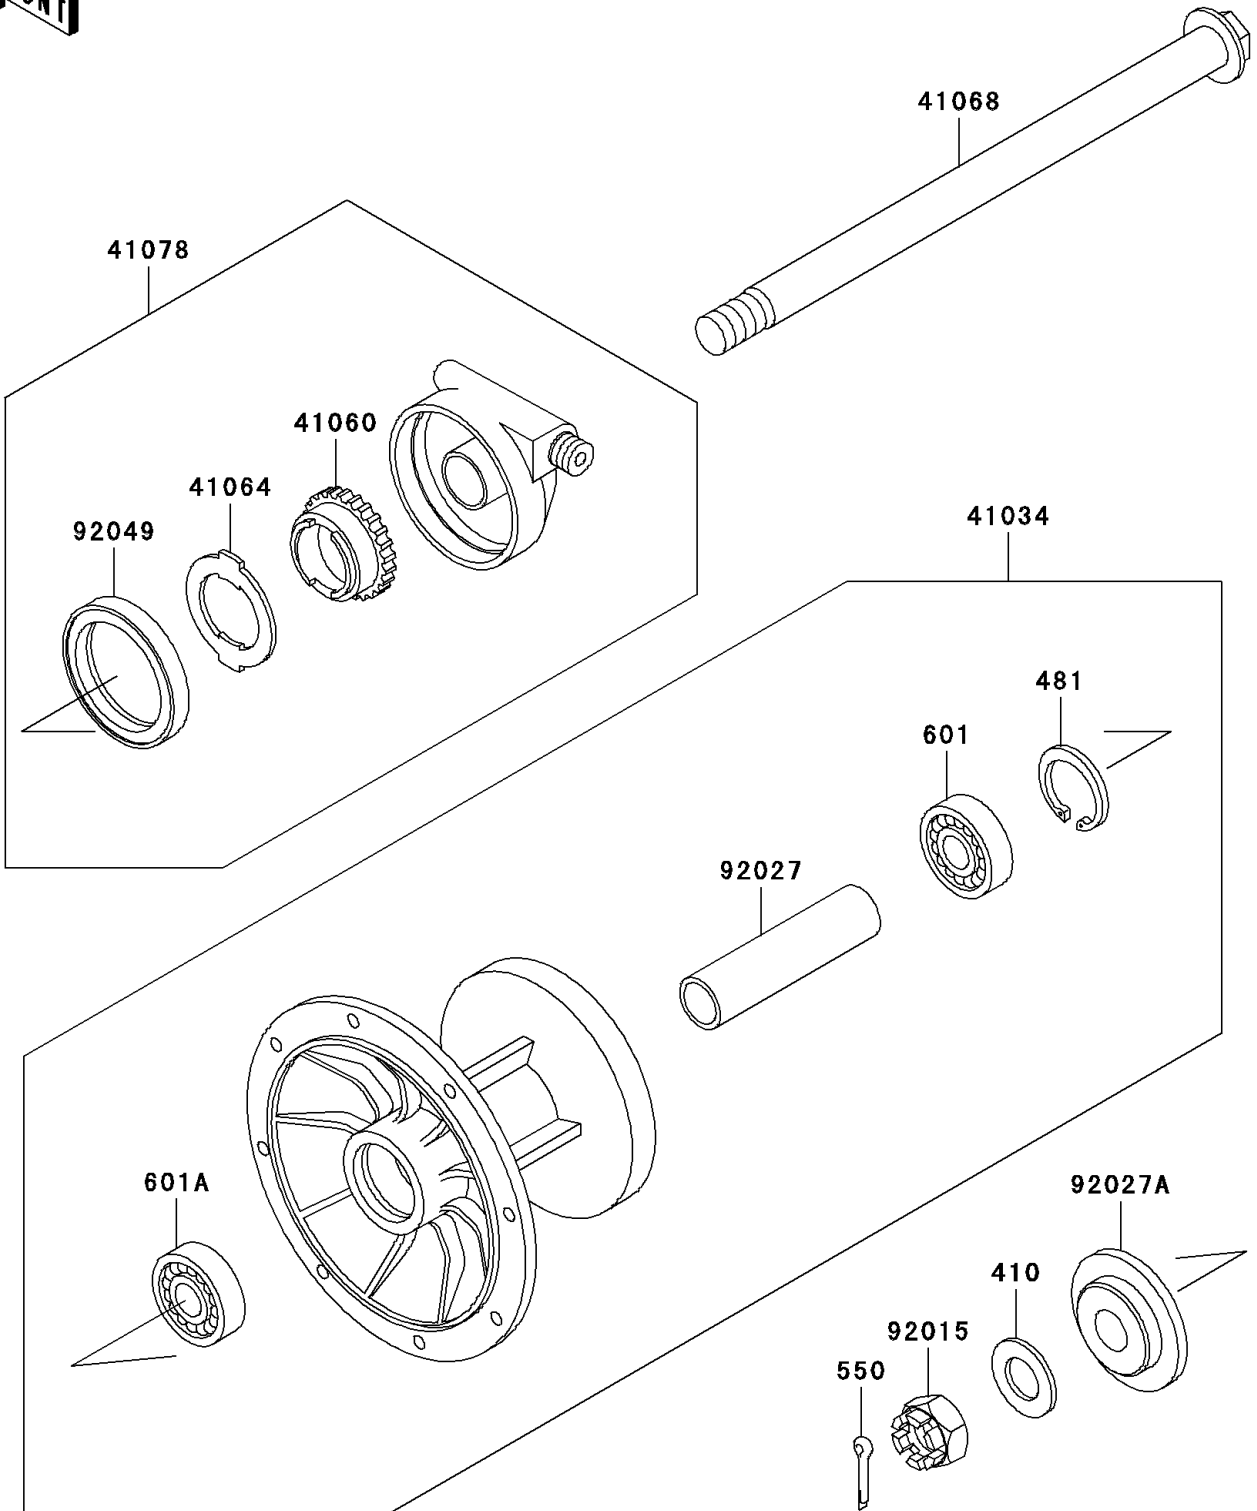

2000 KLR650

PARTS DIAGRAM

Front Hub

F2230

2000 KLR650

PARTS LIST

Front Hub

Kawasaki

Let the Good Times Roll®

ITEM NAME

PART NUMBER

QUANTITY
