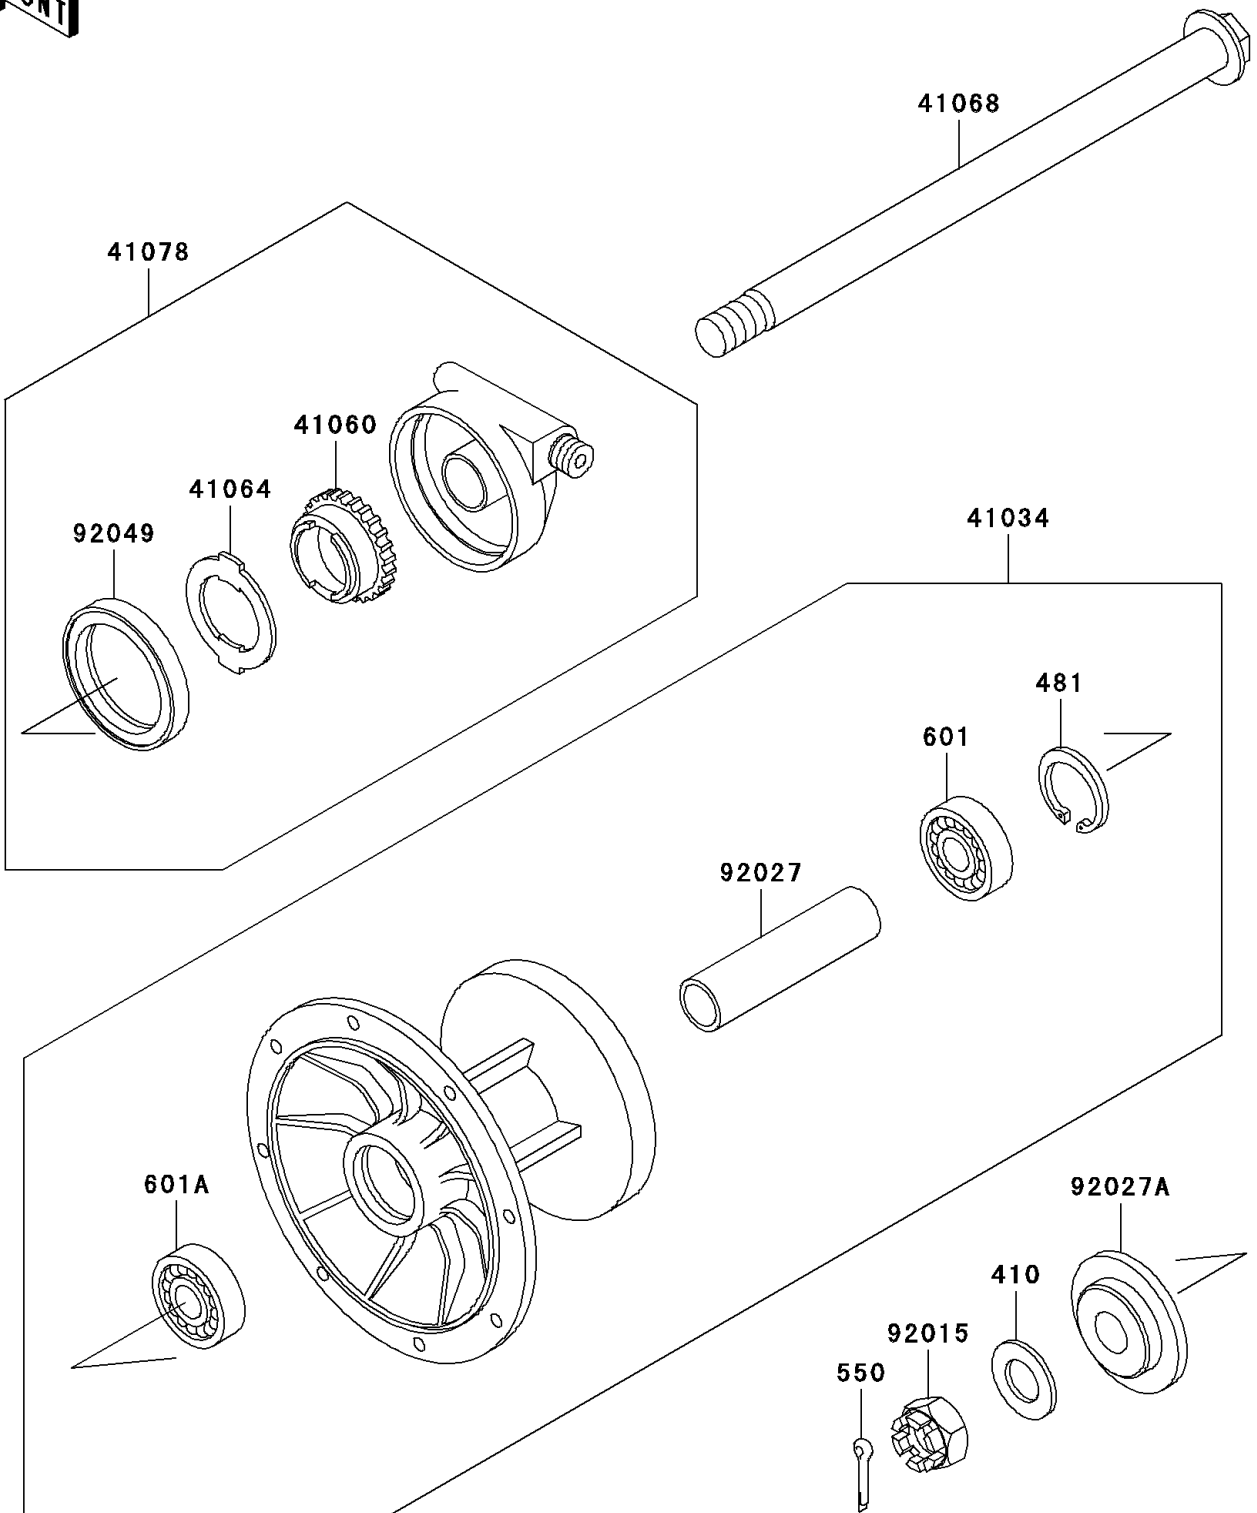

1999 KLR650

PARTS DIAGRAM

Front Hub

F2230

1999 KLR650

PARTS LIST

Front Hub

Kawasaki

Let the Good Times Roll®

ITEM NAME

PART NUMBER

QUANTITY
