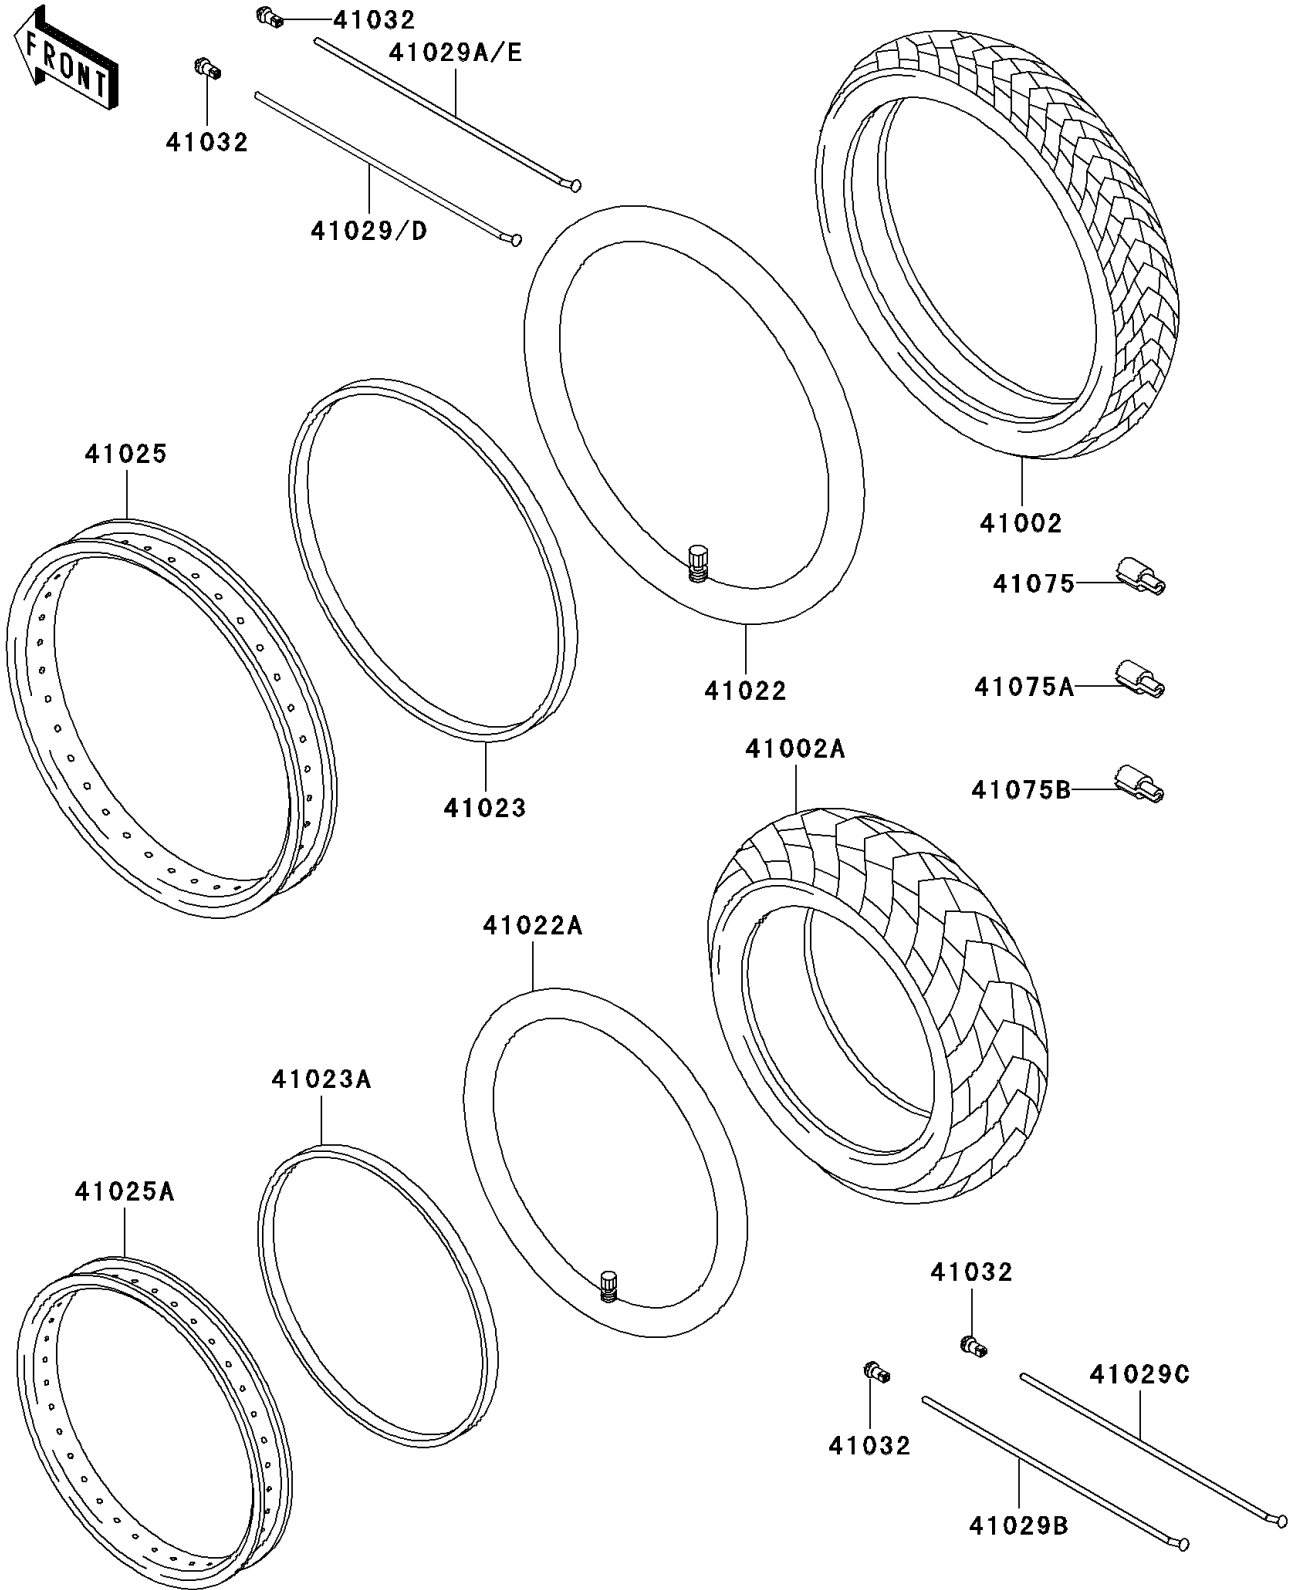

2000 KLR650

PARTS DIAGRAM

Wheels/Tires

F2210

2000 KLR650

PARTS LIST

Wheels/Tires

Kawasaki

Let the Good Times Roll®

ITEM NAME

PART NUMBER

QUANTITY
