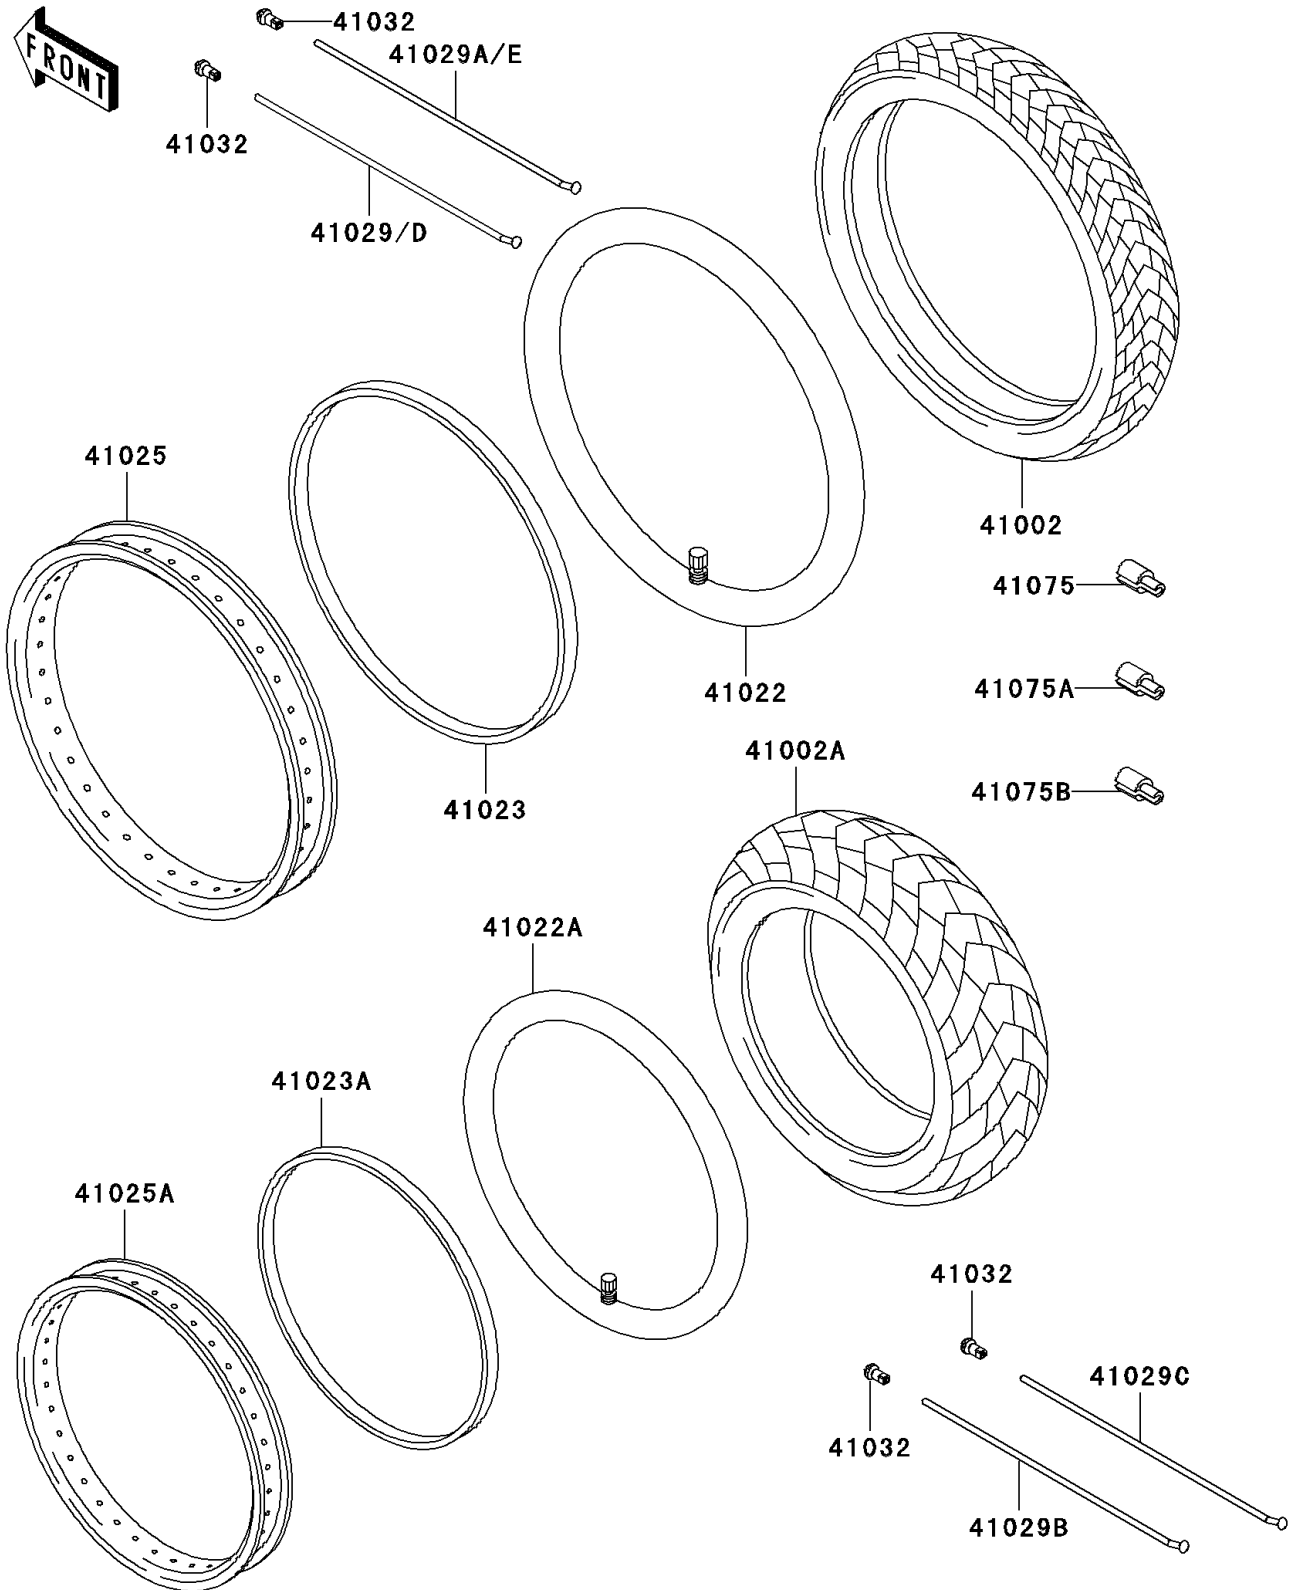

# 1999 KLR650

## PARTS DIAGRAM

### Wheels/Tires

F2210

## PARTS LIST