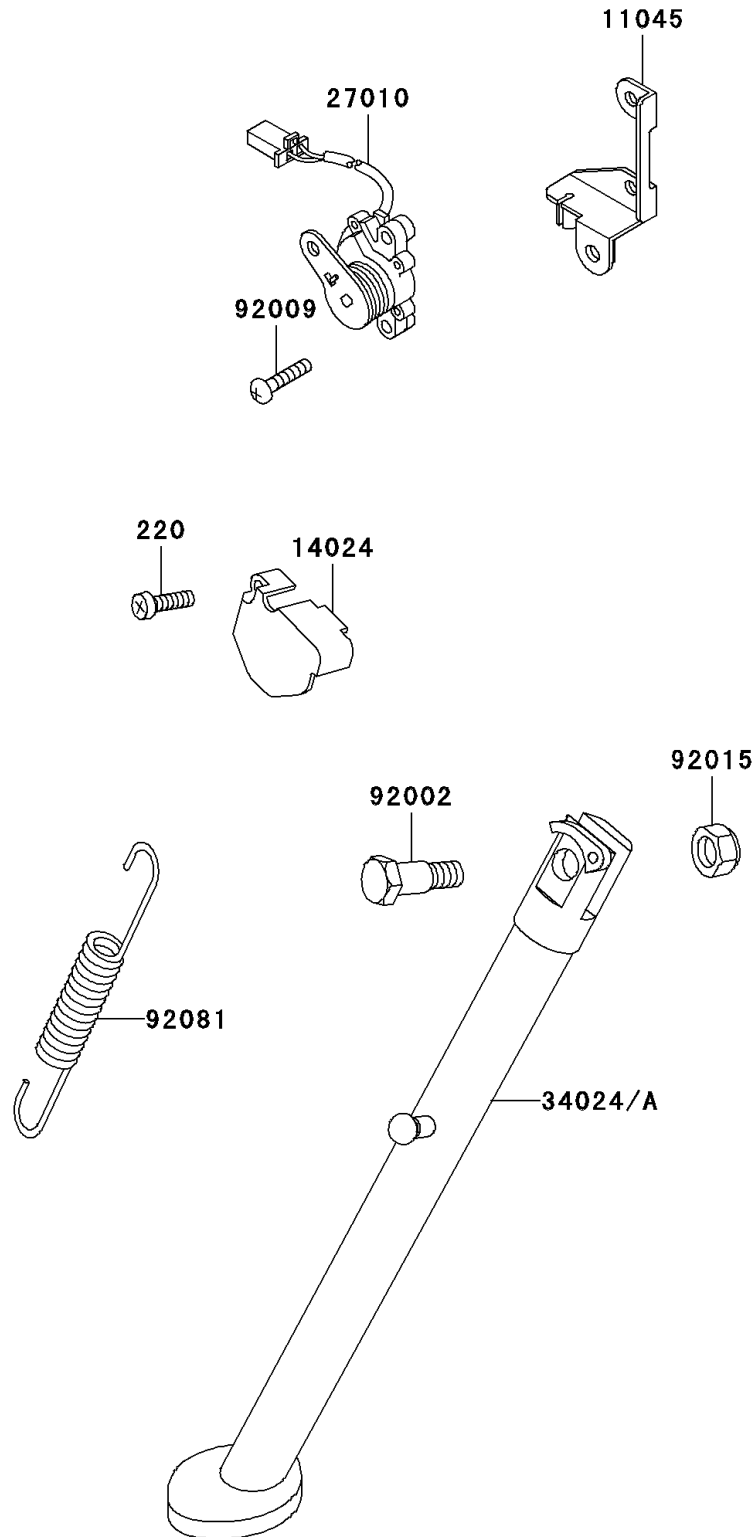

2000 KLR650

PARTS DIAGRAM

Stand(s)

F2190

2000 KLR650

PARTS LIST

Stand(s)

ITEM NAME

PART NUMBER

QUANTITY
