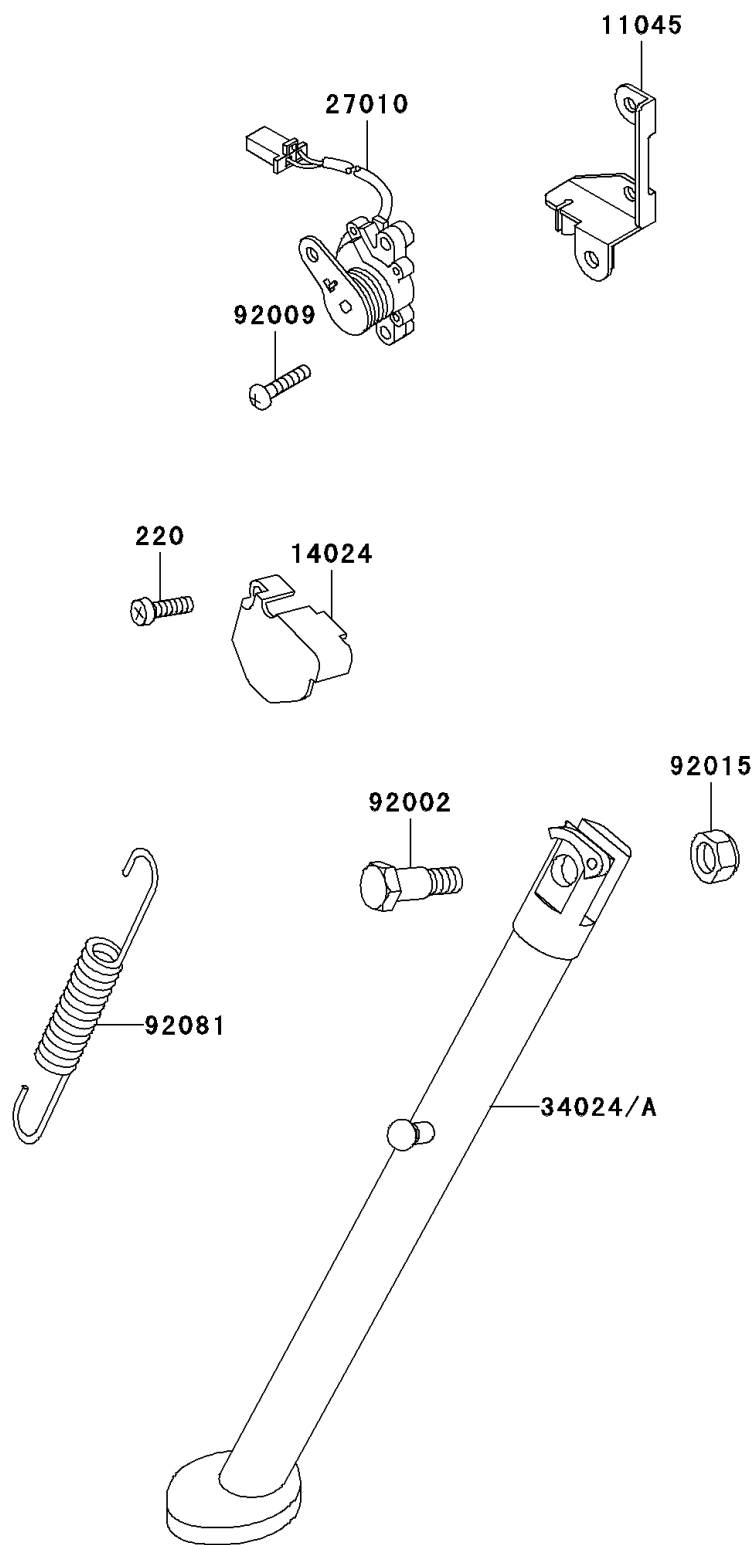

1999 KLR650

PARTS DIAGRAM

Stand(s)

F2190

1999 KLR650

PARTS LIST

Stand(s)

ITEM NAME

PART NUMBER

QUANTITY
