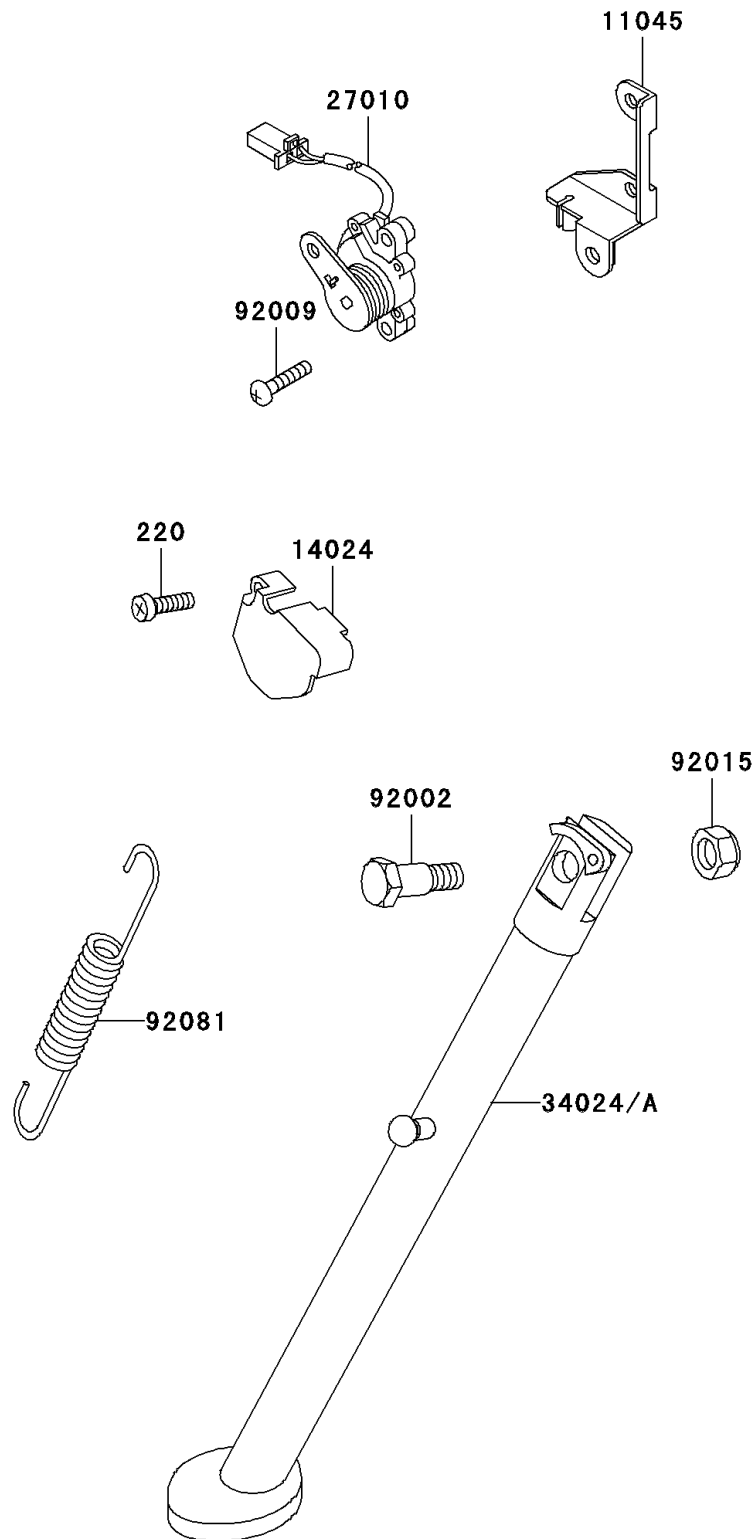

1997 KLR650

PARTS DIAGRAM

Stand(s)

F2190

1997 KLR650

PARTS LIST

Stand(s)

ITEM NAME

PART NUMBER

QUANTITY
