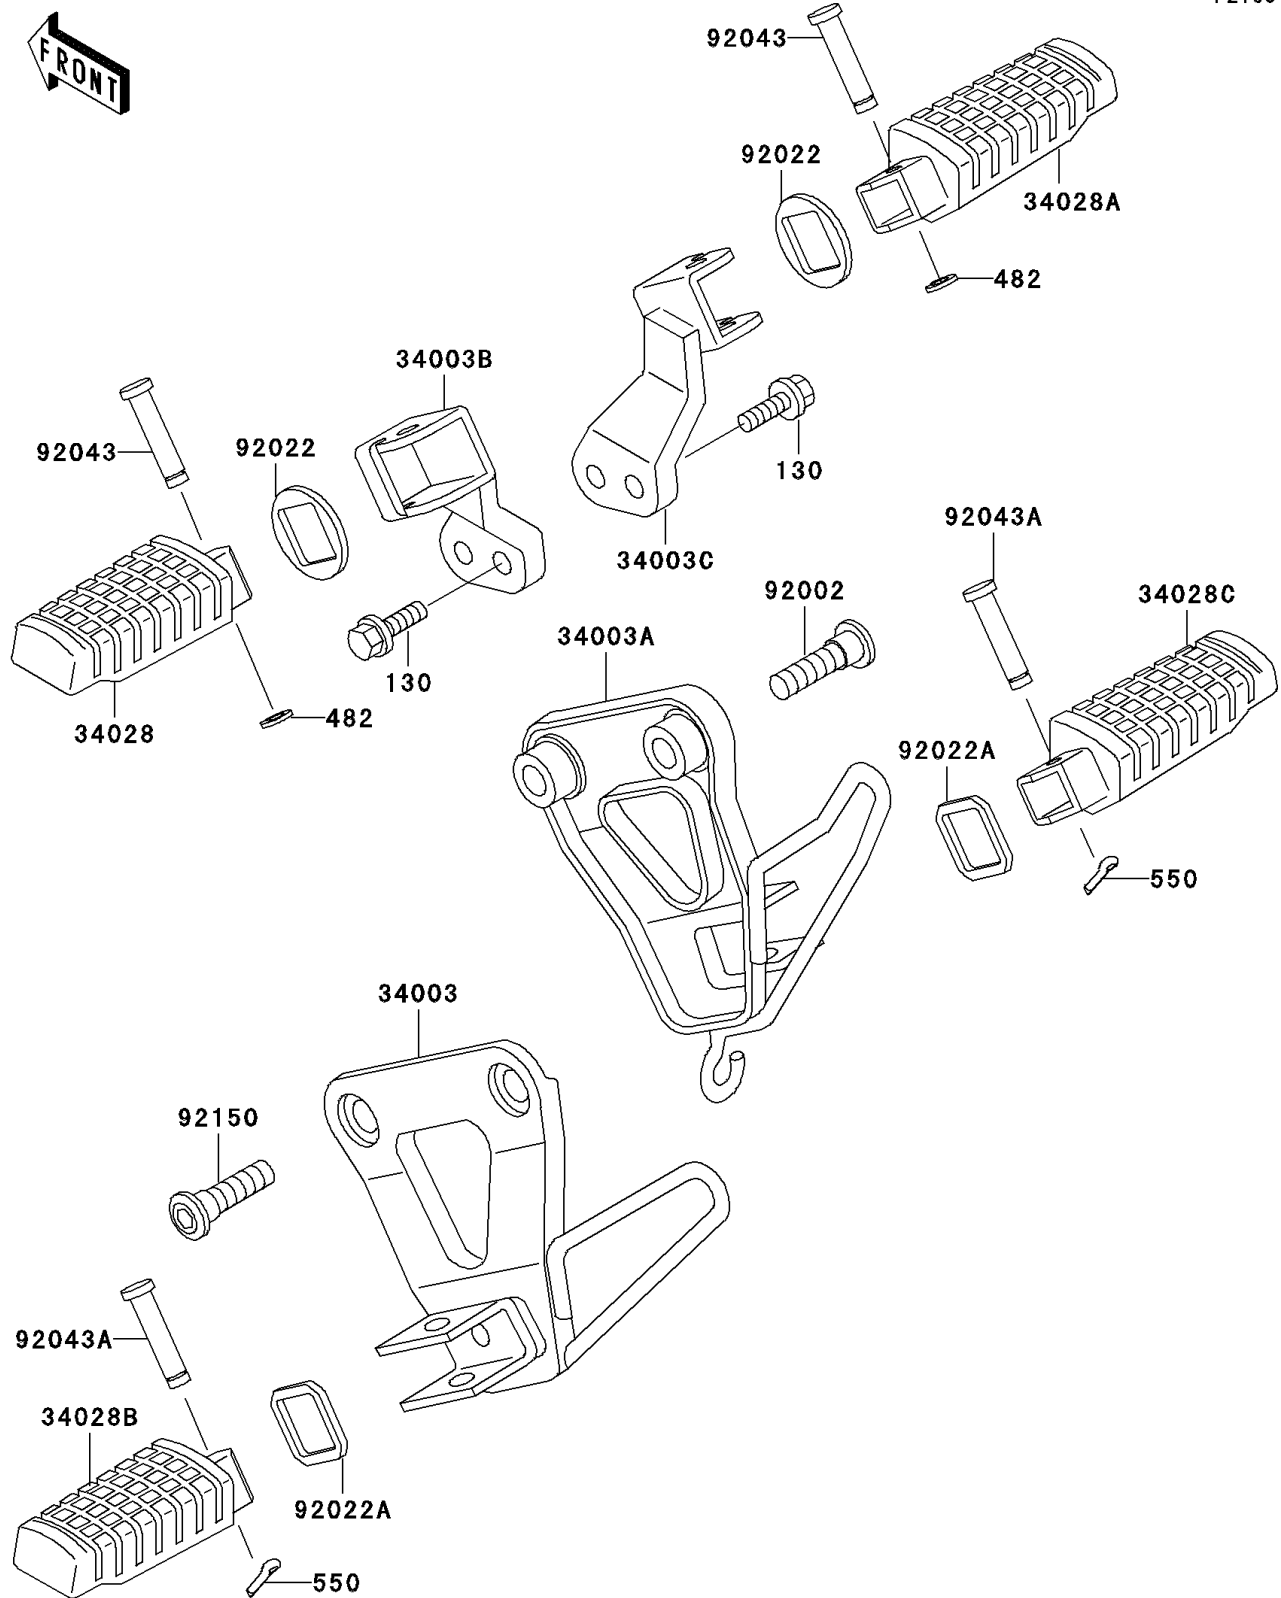

2000 KLR650

PARTS DIAGRAM

Footrests

F2160

2000 KLR650

PARTS LIST

Footrests

Kawasaki

Let the Good Times Roll®

ITEM NAME

PART NUMBER

QUANTITY
