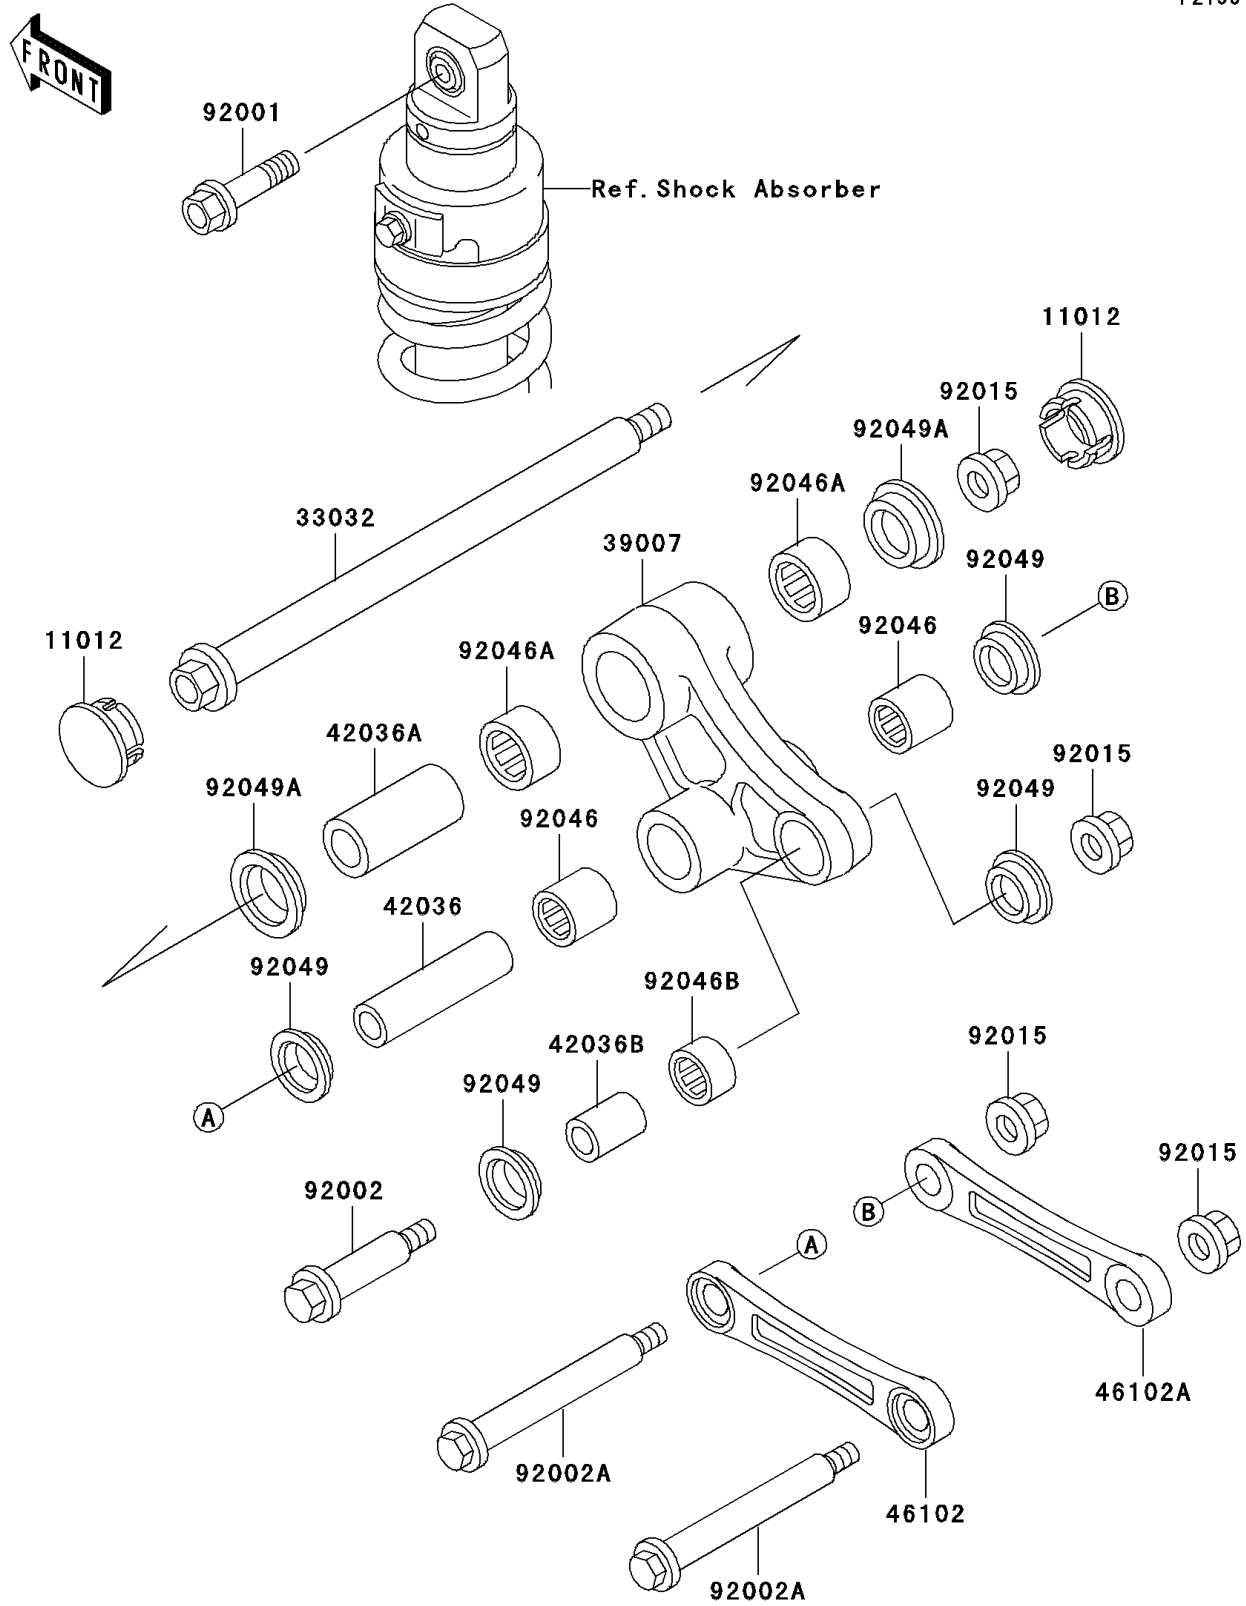

2000 KLR650

PARTS DIAGRAM

Rear Suspension

F2150

2000 KLR650

PARTS LIST

Rear Suspension

Kawasaki

Let the Good Times Roll®

ITEM NAME

PART NUMBER

QUANTITY
