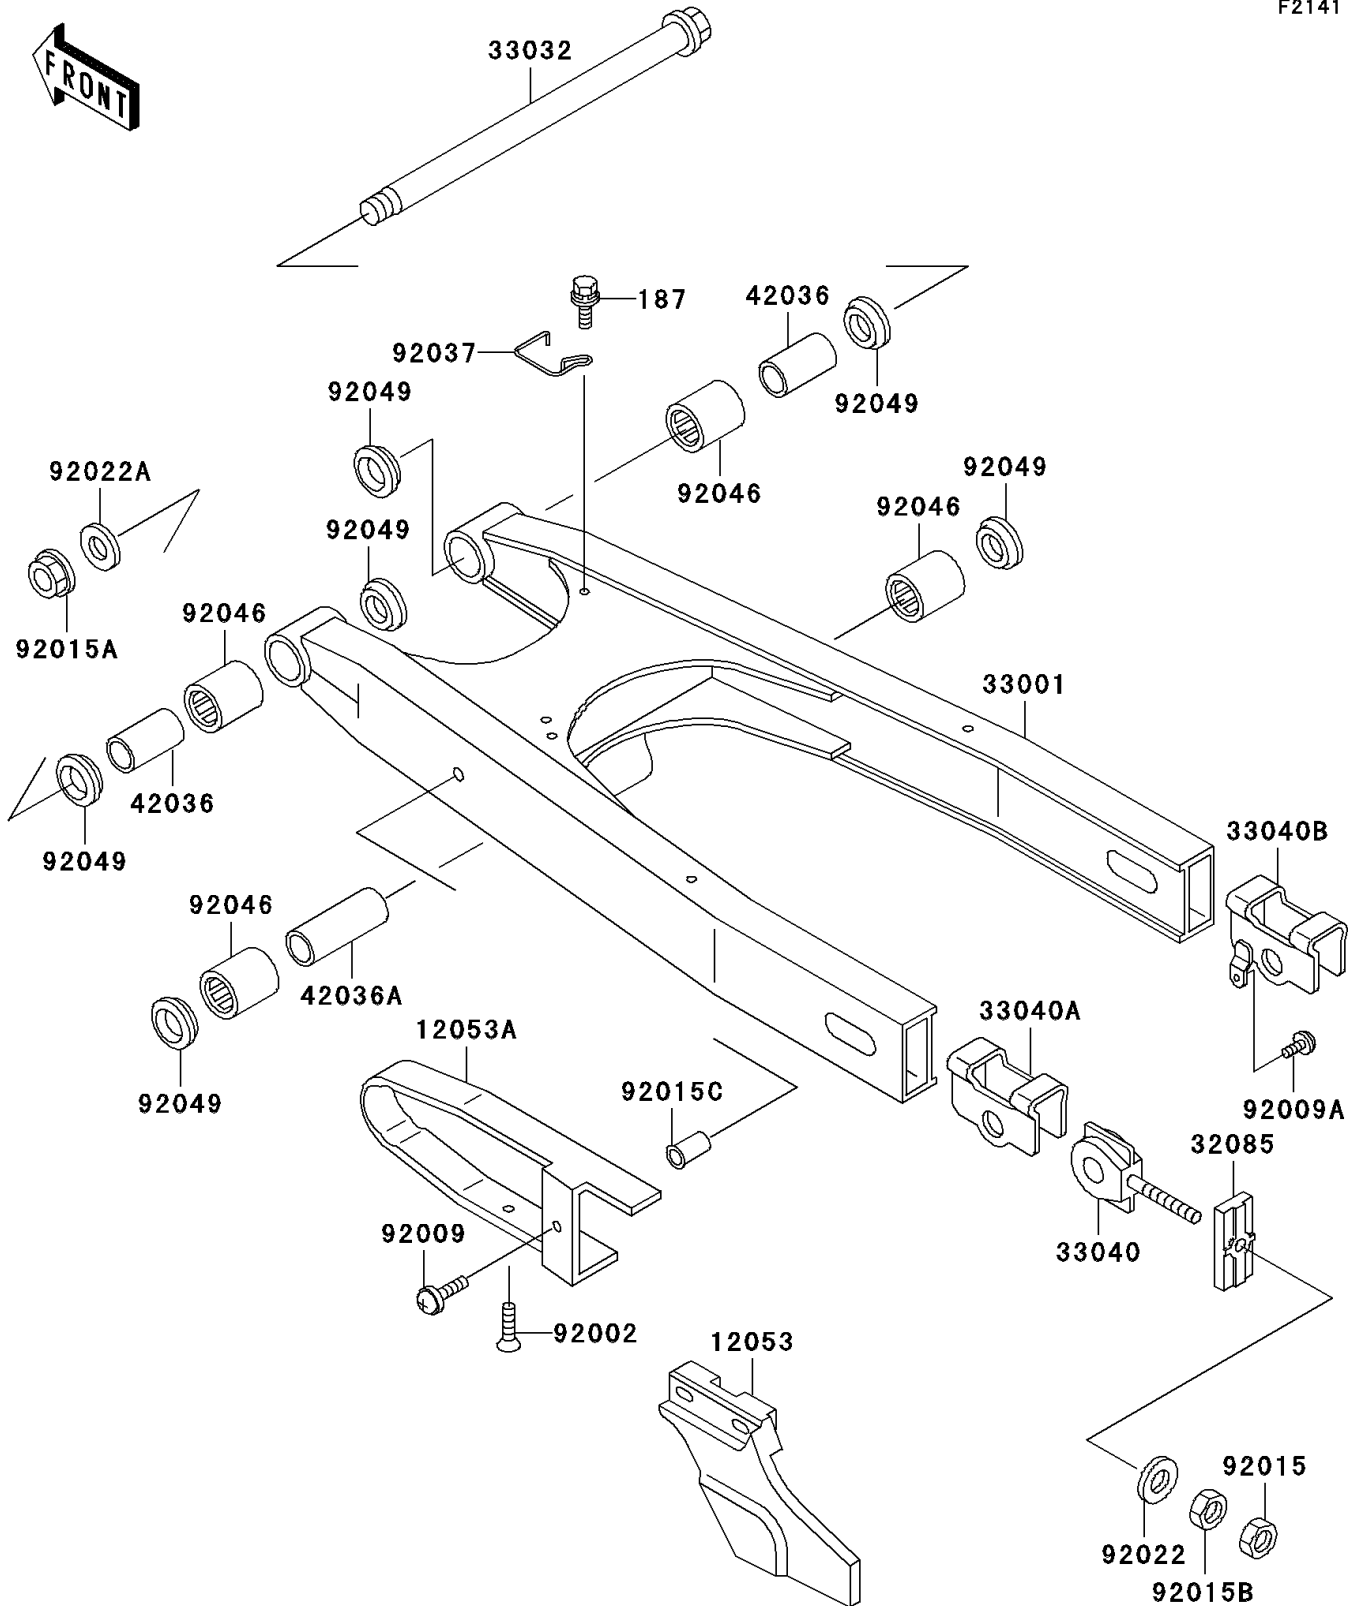

1999 KLR650

PARTS DIAGRAM

Swingarm

F2141

1999 KLR650

PARTS LIST

Swingarm

ITEM NAME

PART NUMBER

QUANTITY
