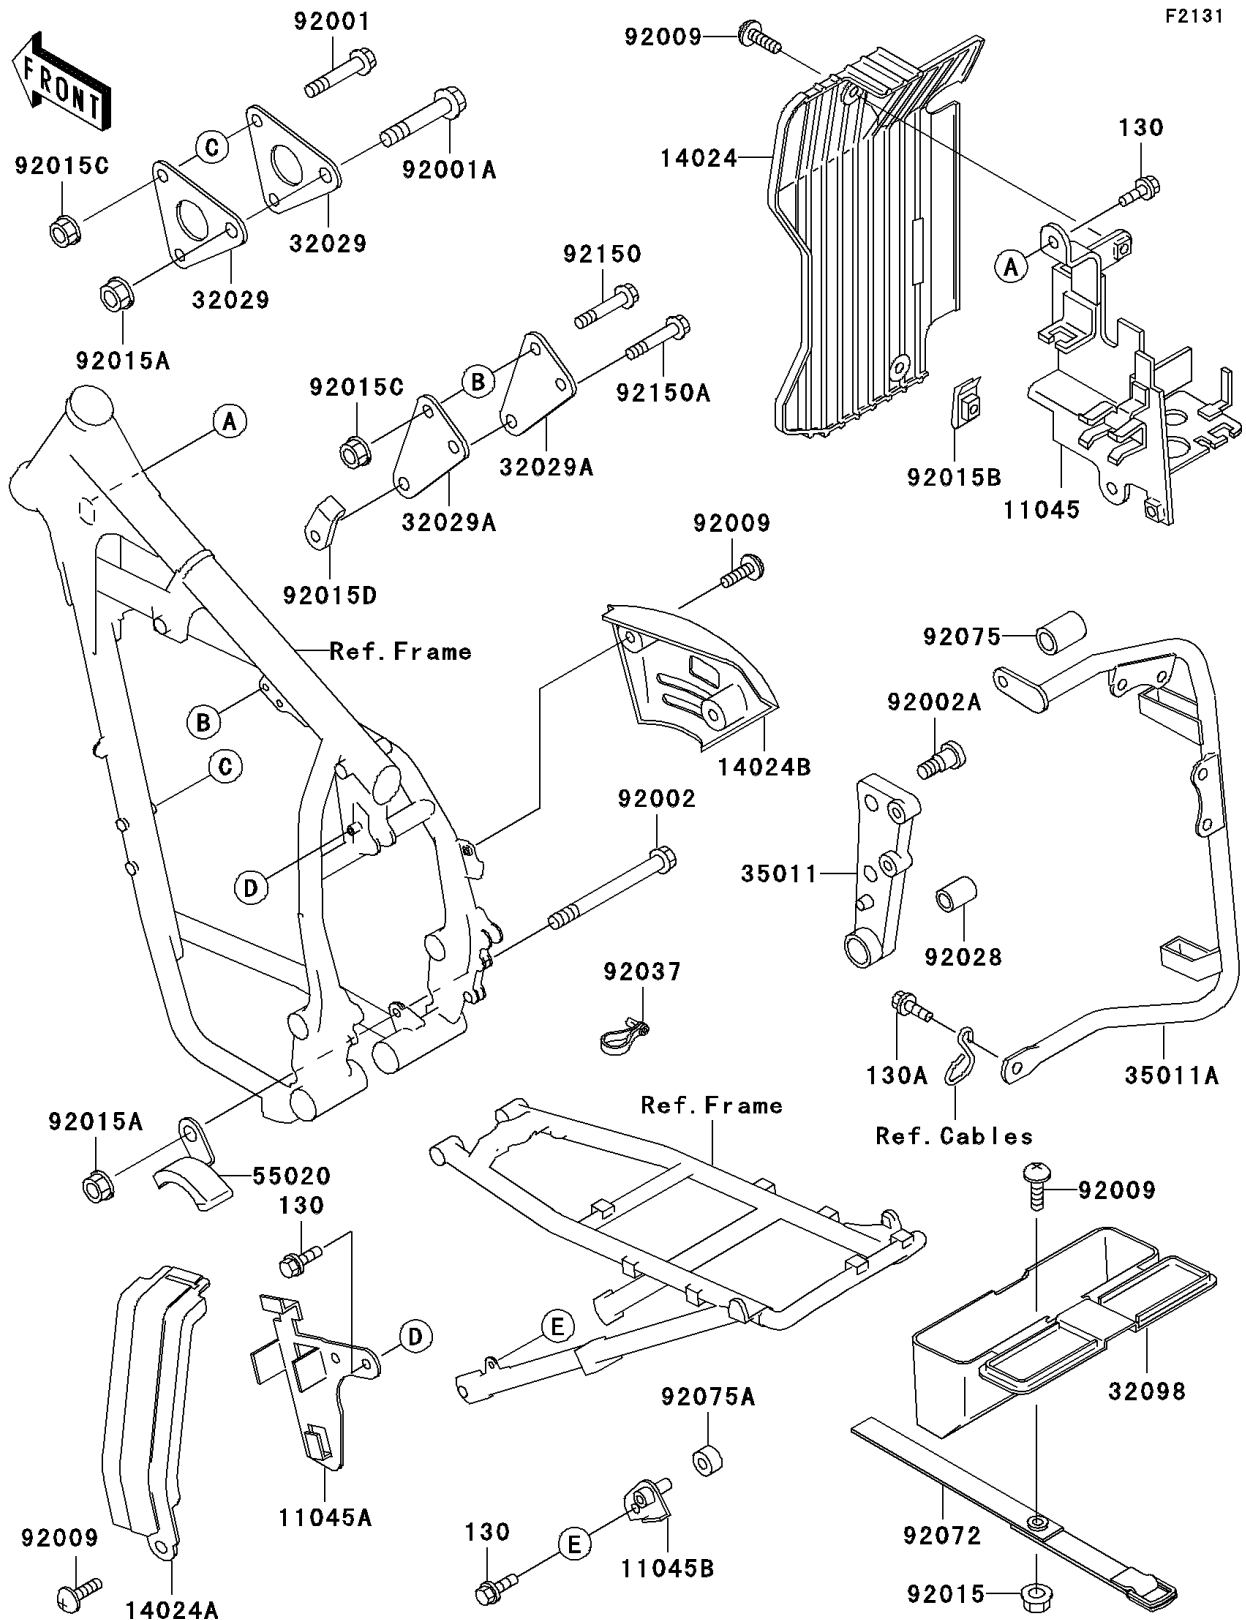

1999 KLR650

PARTS DIAGRAM

Frame Fittings

1999 KLR650

PARTS LIST Frame Fittings

ITEM NAME	PART NUMBER	QUANTITY
-----------	-------------	----------
