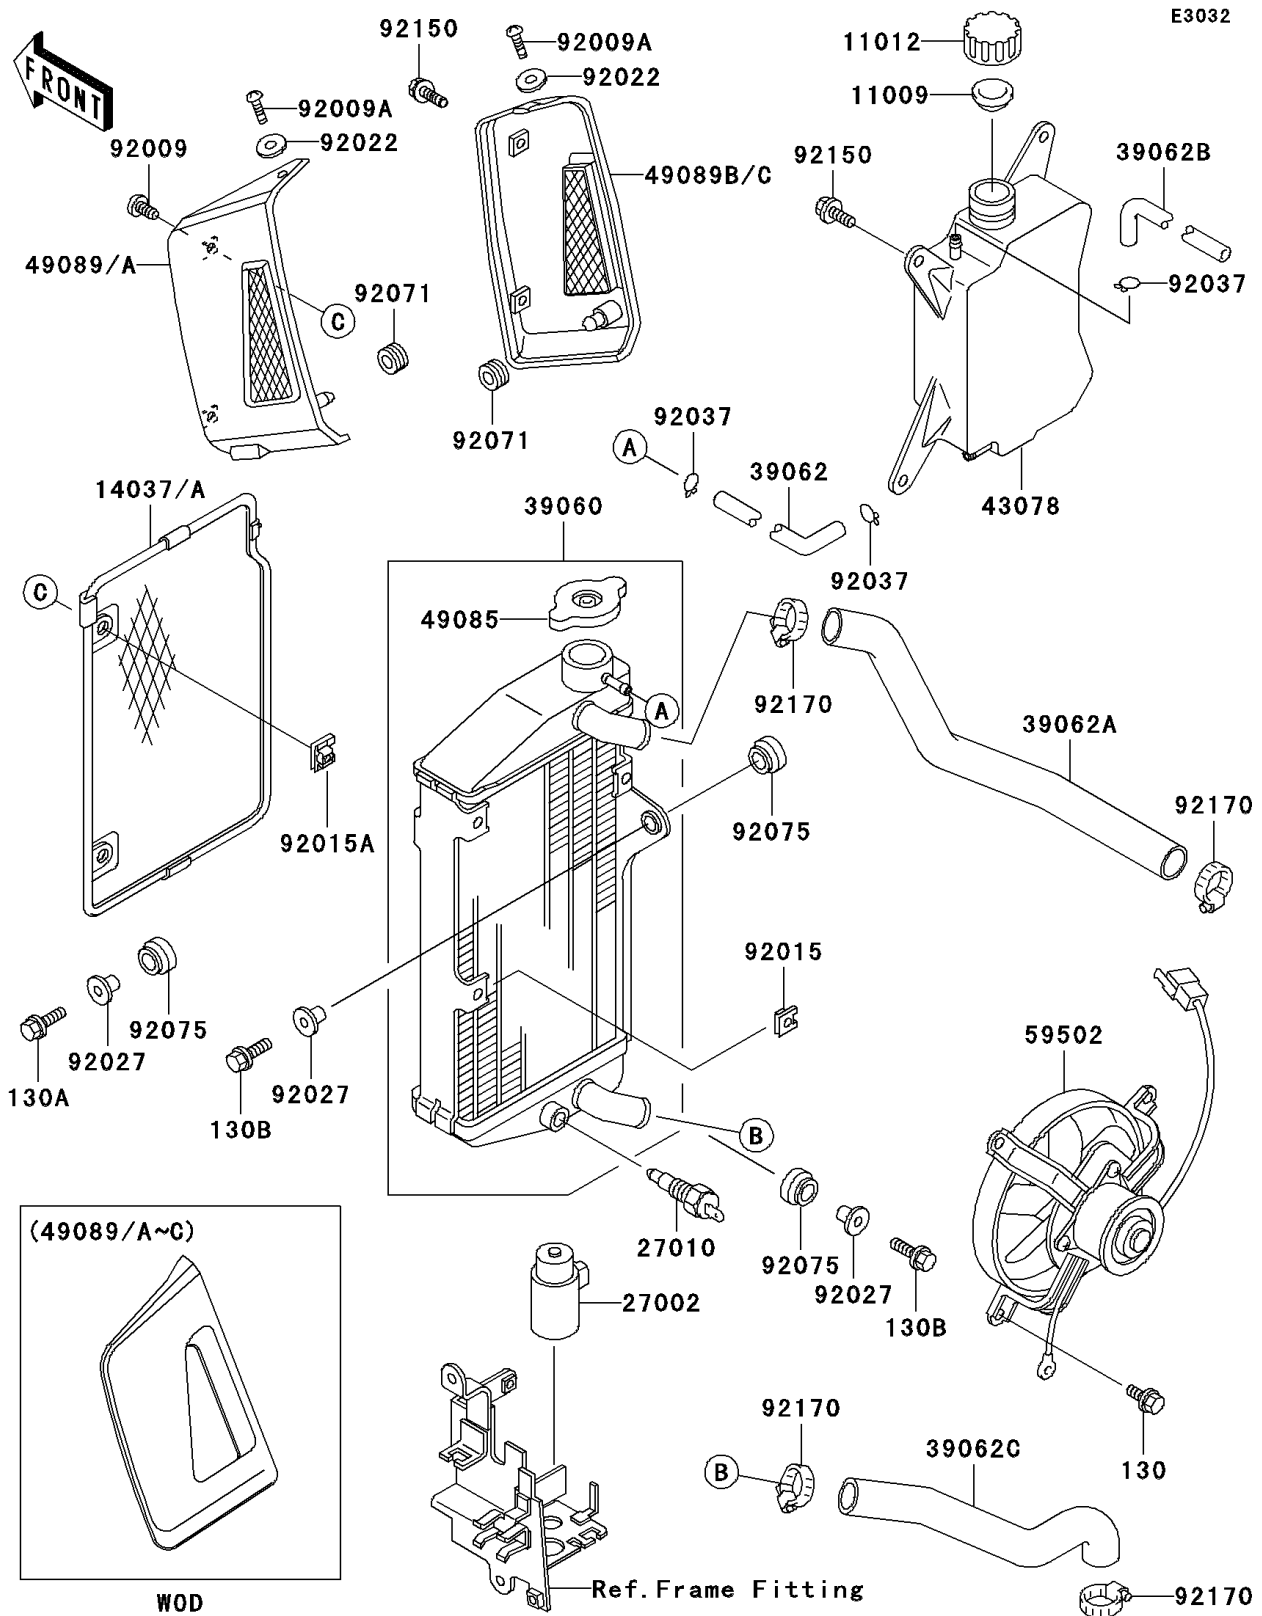

1999 KLR650

PARTS DIAGRAM

Radiator

1999 KLR650

PARTS LIST

Radiator

ITEM NAME

PART NUMBER

QUANTITY
