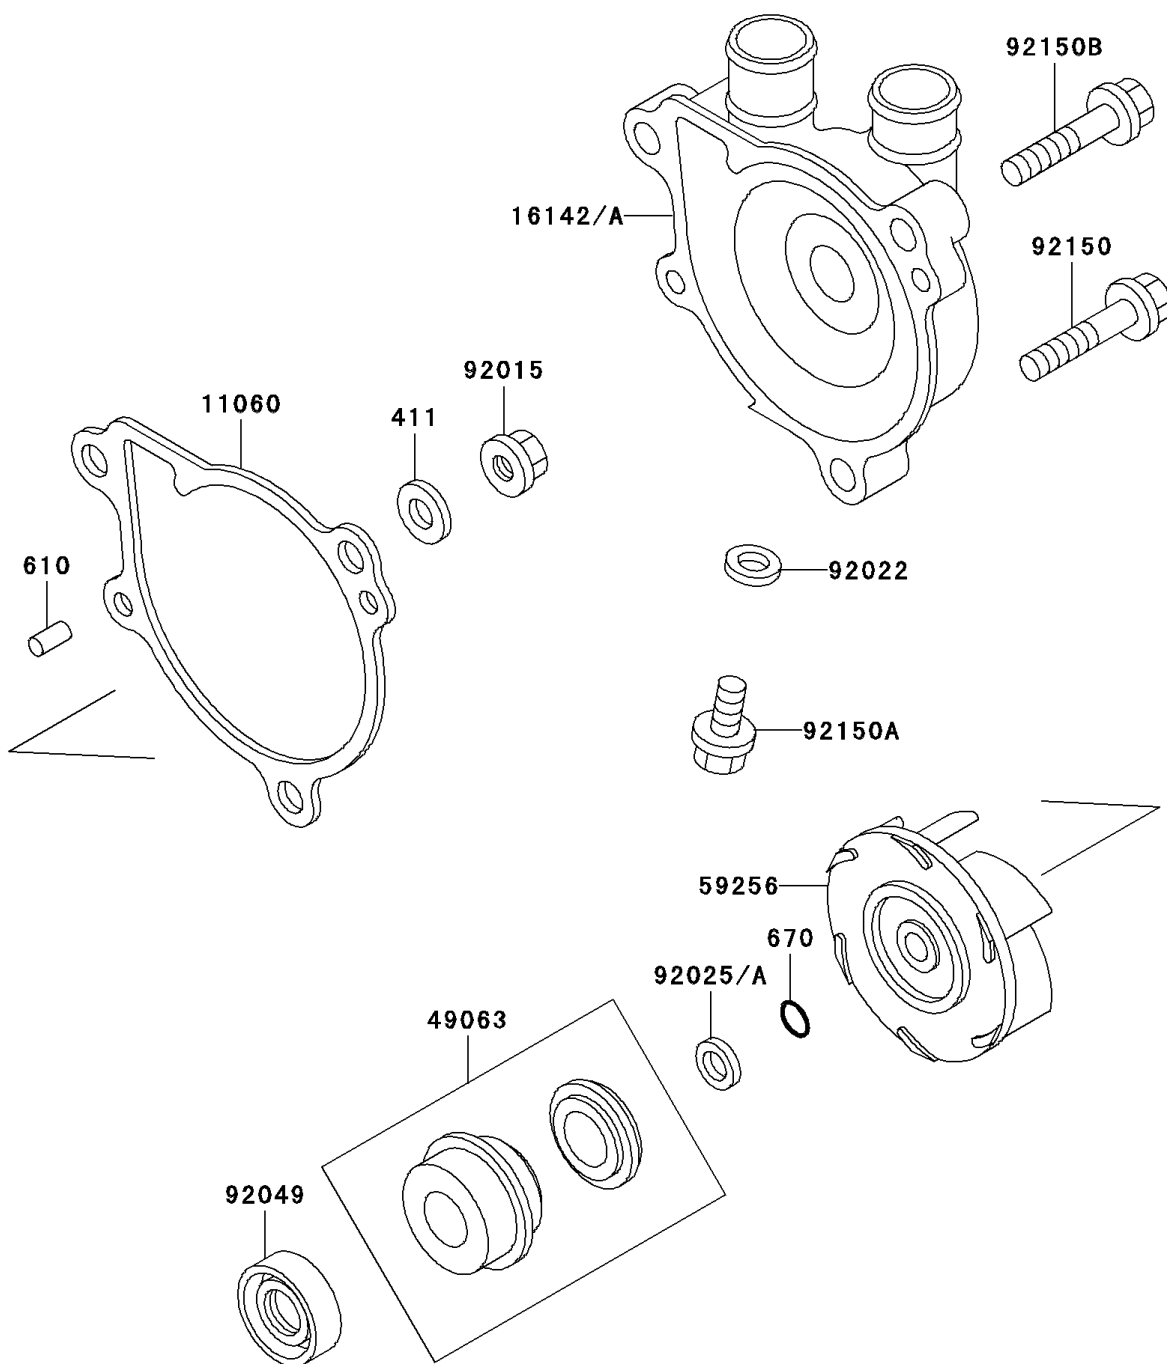

2000 KLR650

PARTS DIAGRAM

Water Pump

Kawasaki

Let the Good Times Roll®

E3031

2000 KLR650

PARTS LIST

Water Pump

Kawasaki

Let the Good Times Roll®

ITEM NAME

PART NUMBER

QUANTITY
