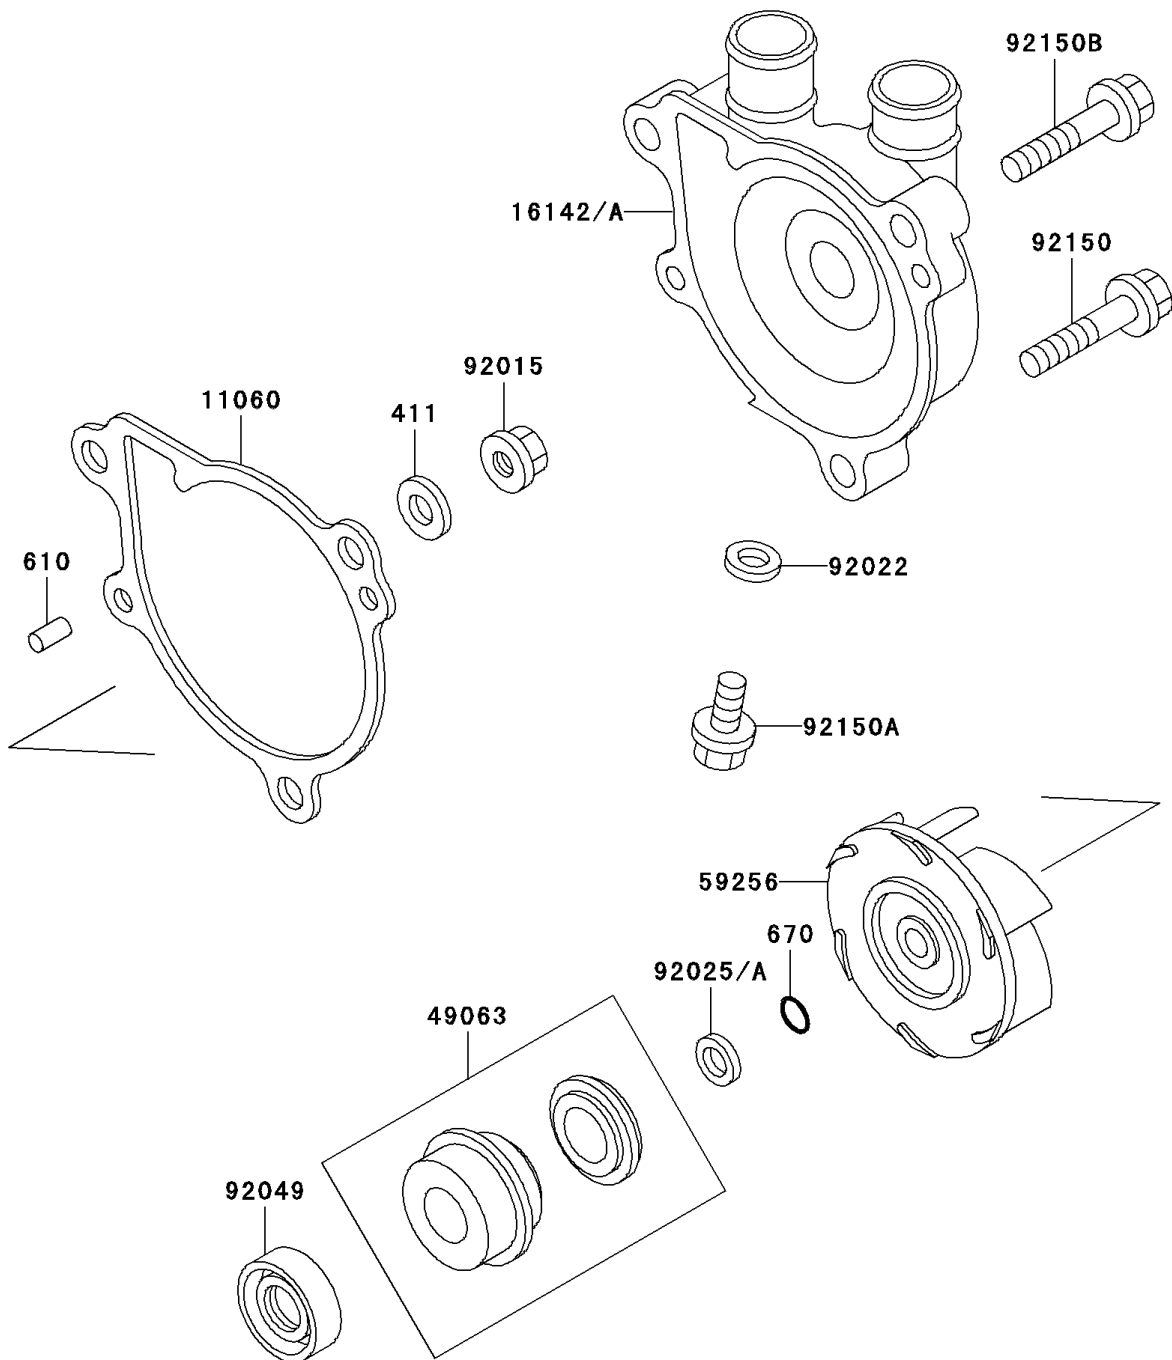

1999 KLR650

PARTS DIAGRAM

Water Pump

E3031

1999 KLR650

PARTS LIST

Water Pump

Kawasaki

Let the Good Times Roll®

ITEM NAME

PART NUMBER

QUANTITY
