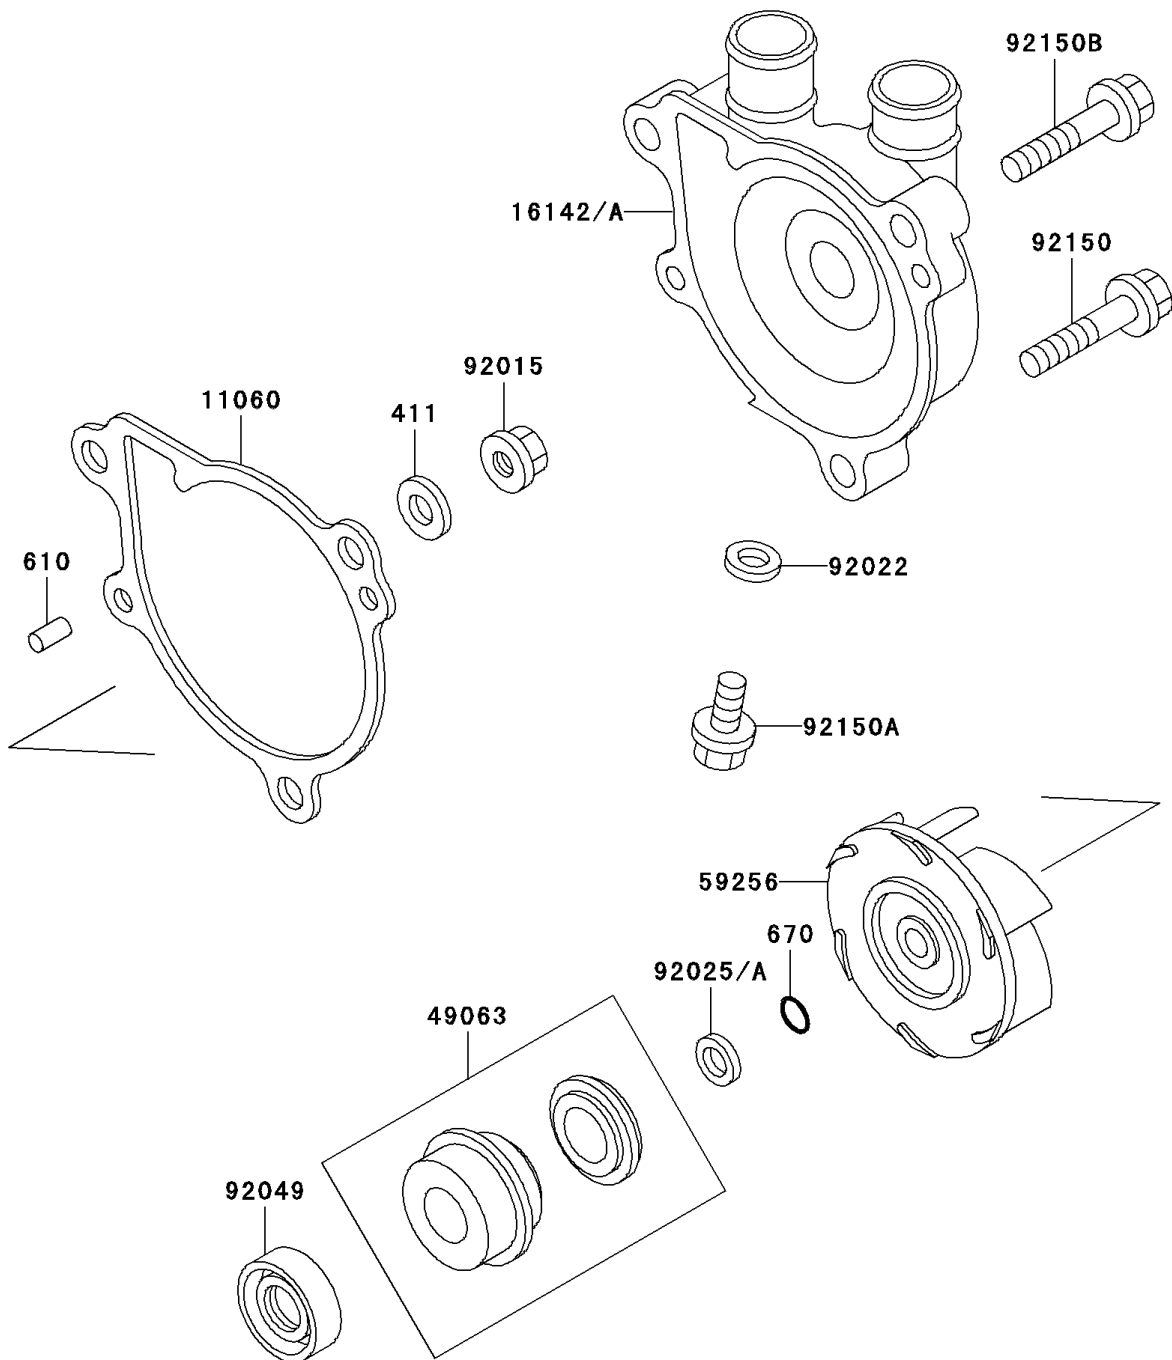

# 1997 KLR650

## PARTS DIAGRAM

### Water Pump

E3031

## PARTS LIST