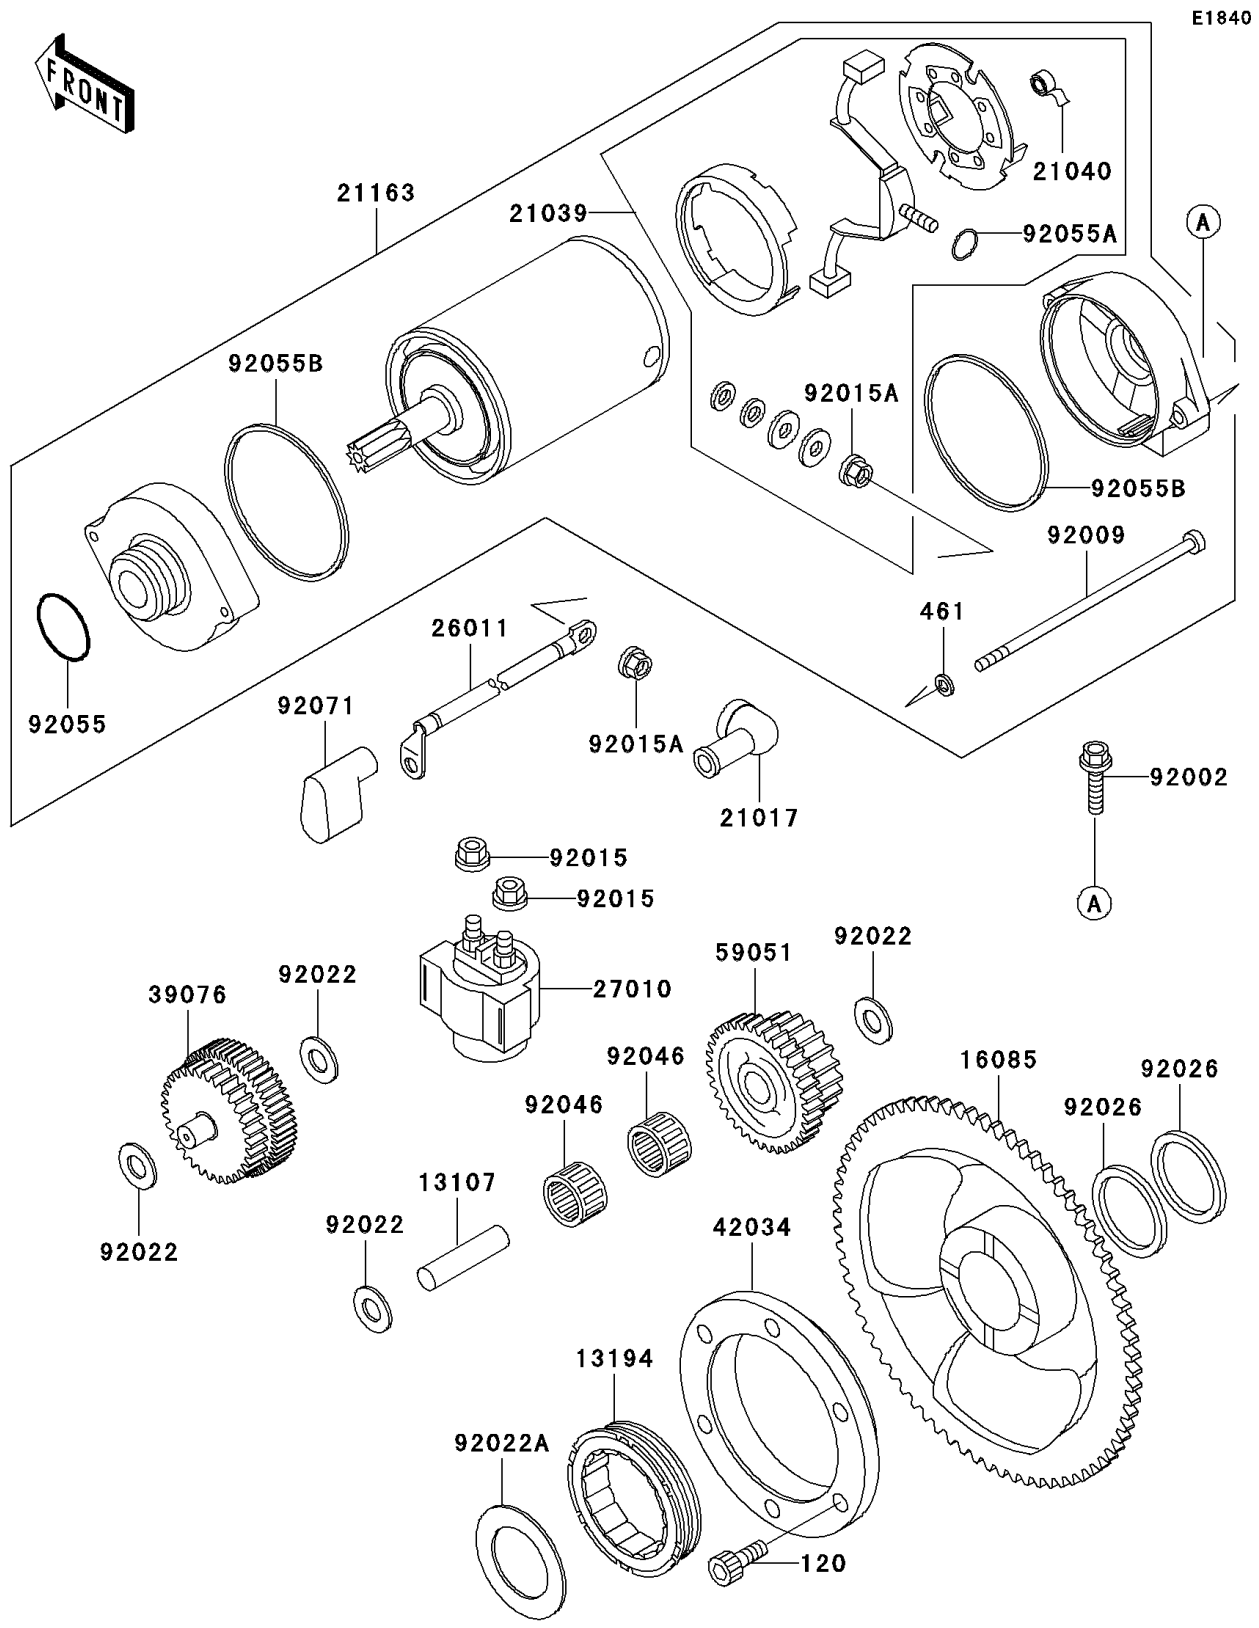

2000 KLR650

PARTS DIAGRAM

Starter Motor

2000 KLR650

PARTS LIST

Starter Motor

Kawasaki

Let the Good Times Roll®

ITEM NAME

PART NUMBER

QUANTITY
