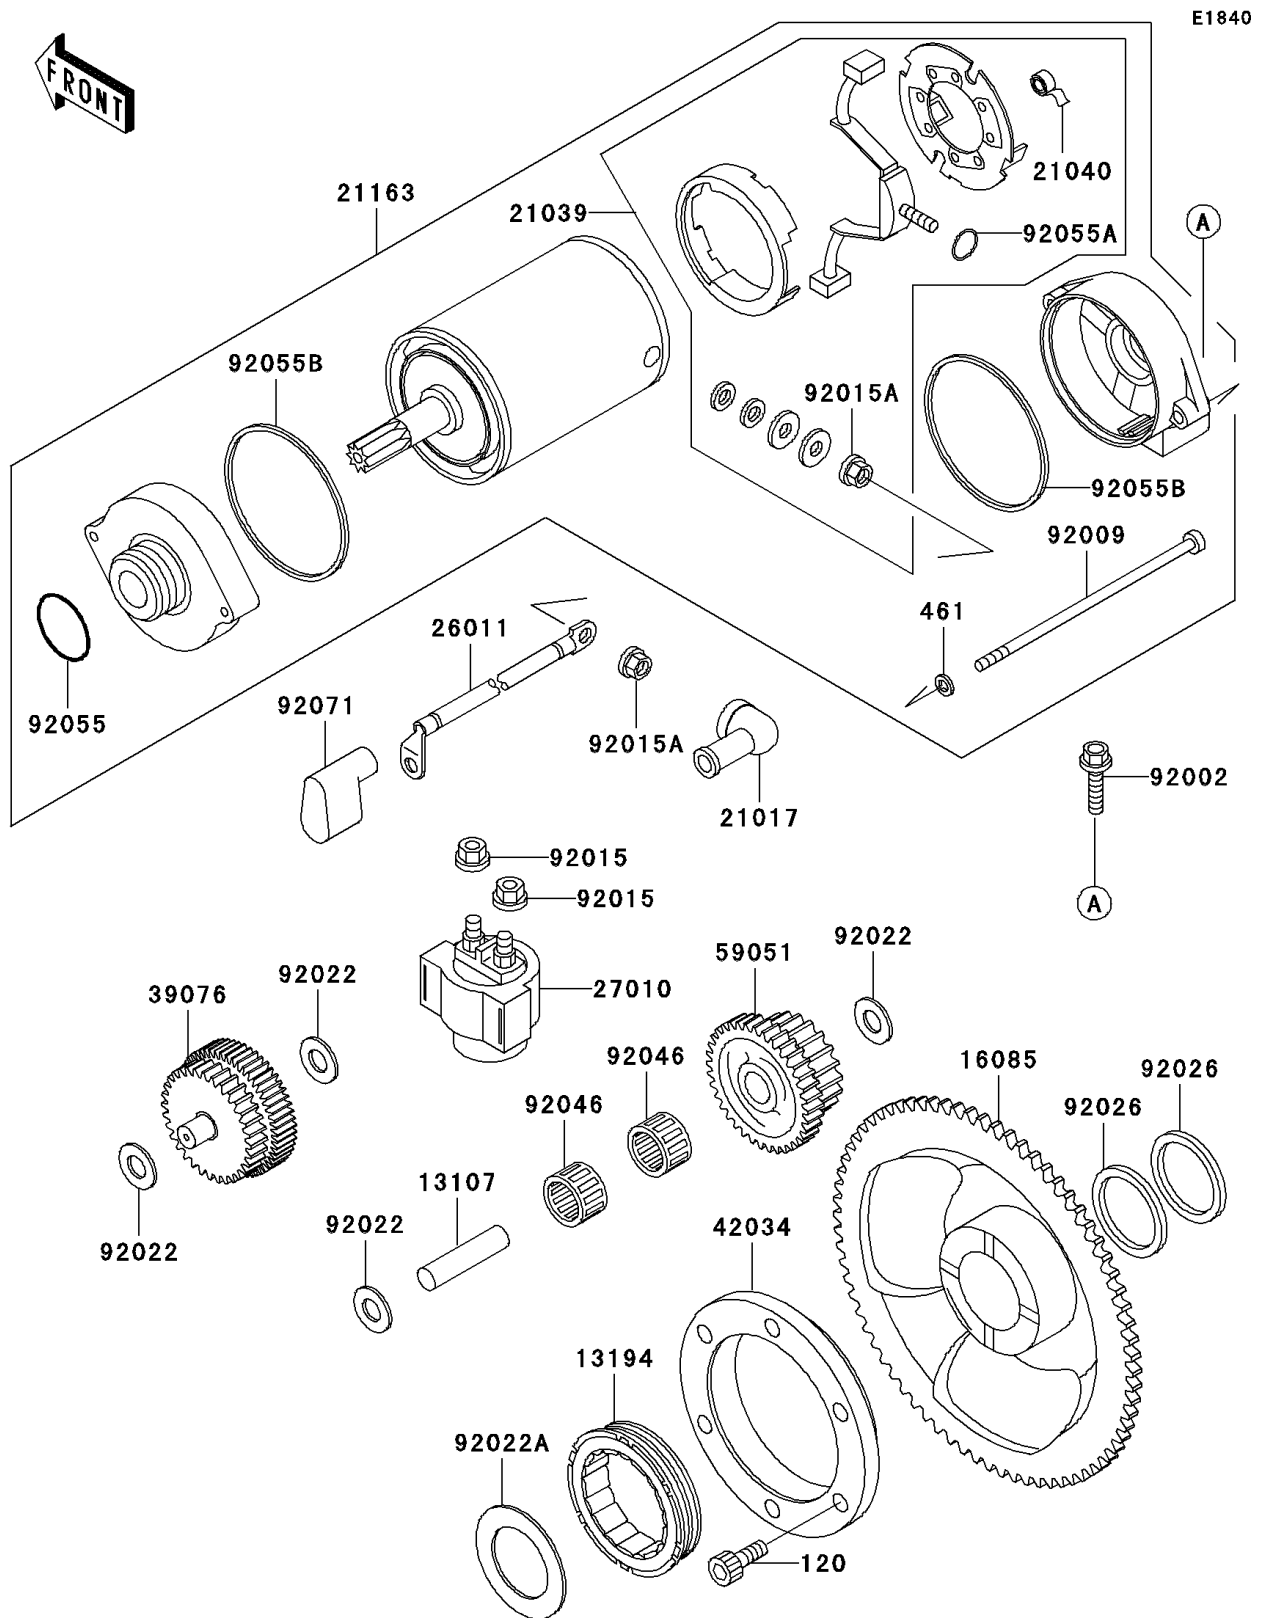

1999 KLR650

PARTS DIAGRAM

Starter Motor

1999 KLR650

PARTS LIST

Starter Motor

Kawasaki

Let the Good Times Roll®

ITEM NAME

PART NUMBER

QUANTITY
