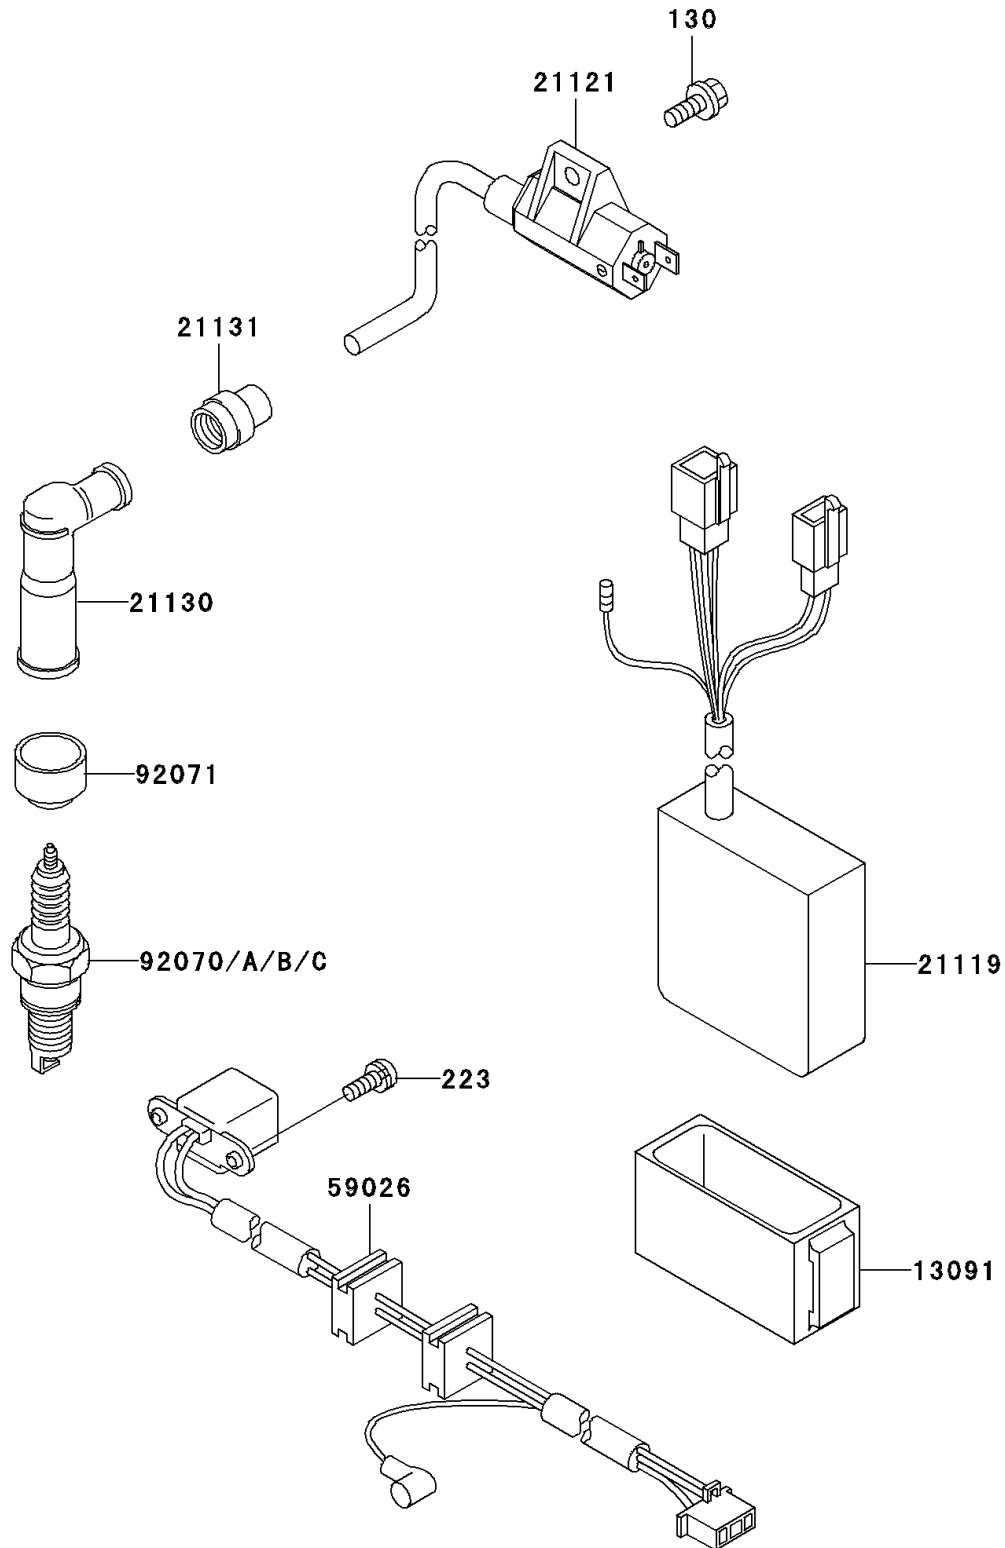

1999 KLR650

PARTS DIAGRAM

Ignition System

E1830

1999 KLR650

PARTS LIST

Ignition System

Kawasaki

Let the Good Times Roll®

ITEM NAME

PART NUMBER

QUANTITY
