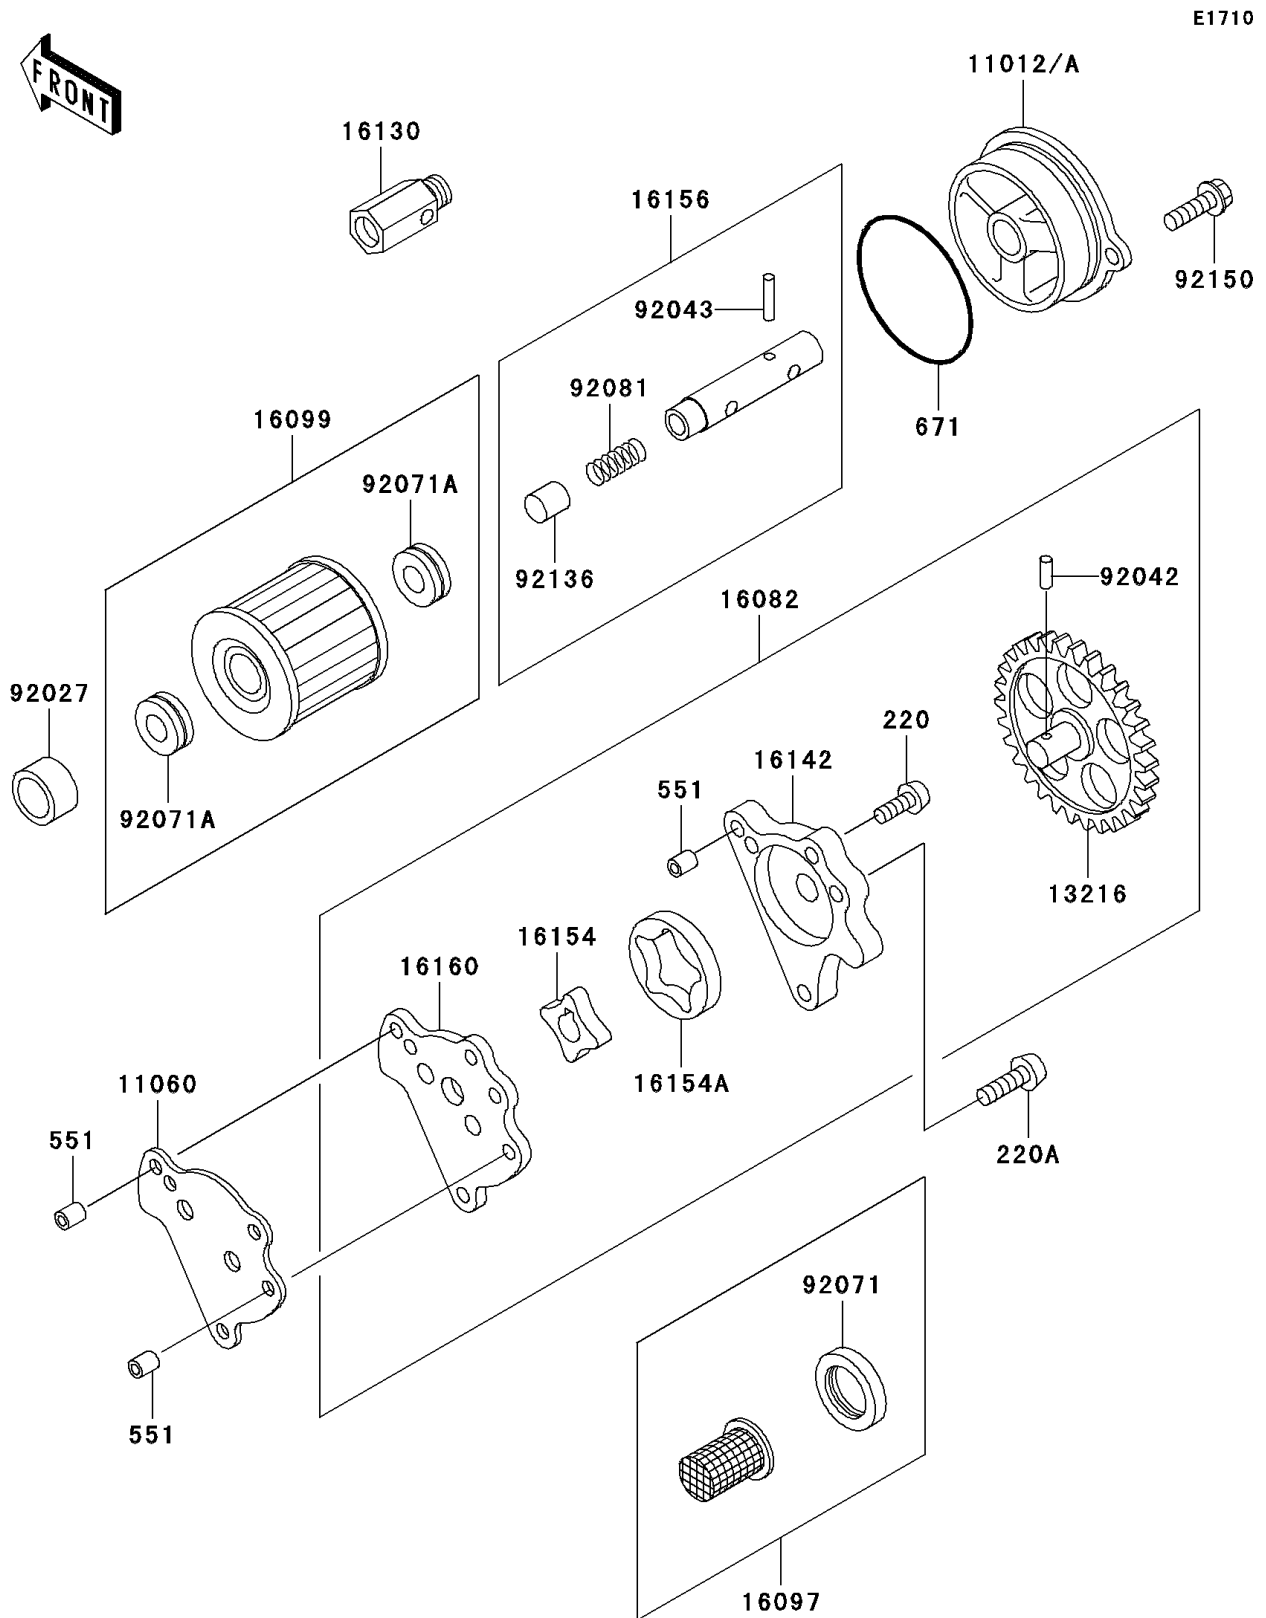

2000 KLR650

PARTS DIAGRAM

Oil Pump

2000 KLR650

PARTS LIST

Oil Pump

ITEM NAME

PART NUMBER

QUANTITY
