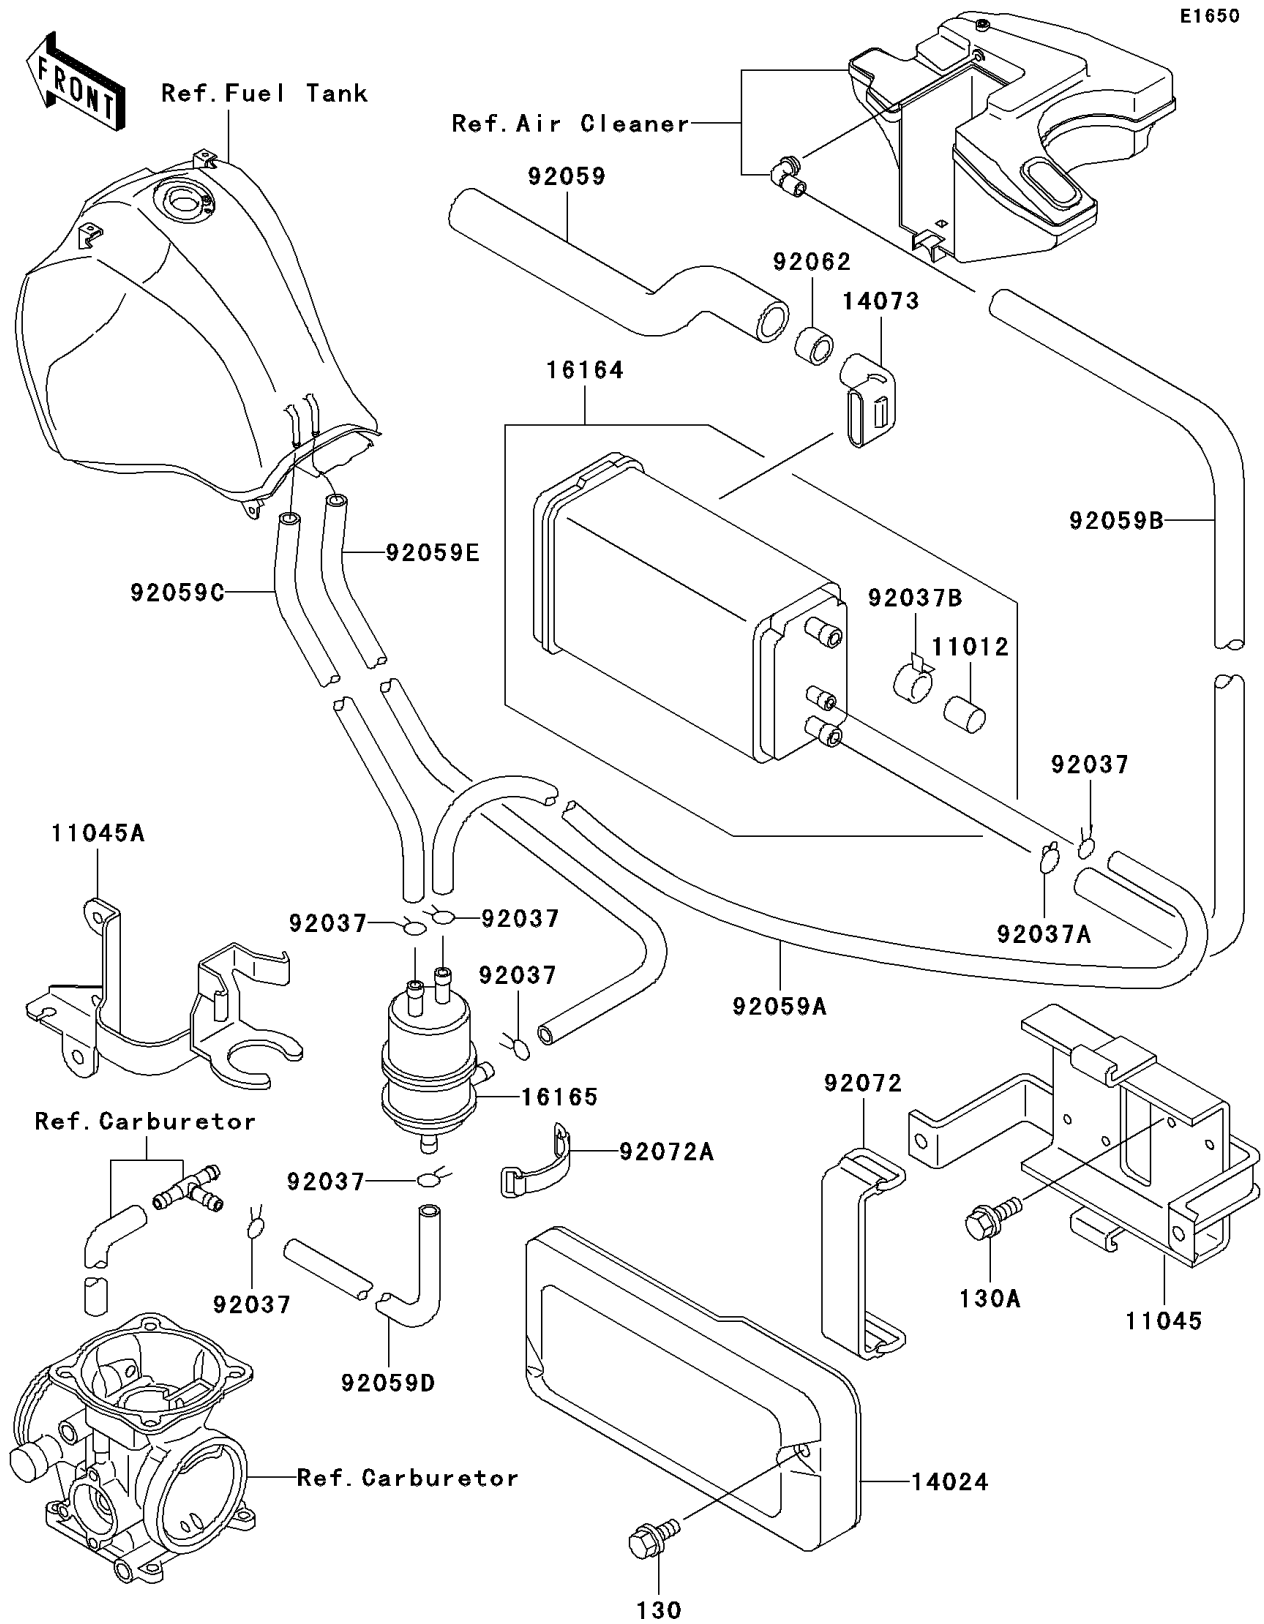

2000 KLR650

PARTS DIAGRAM

Fuel Evaporative System

2000 KLR650

PARTS LIST

Fuel Evaporative System

ITEM NAME

PART NUMBER

QUANTITY
