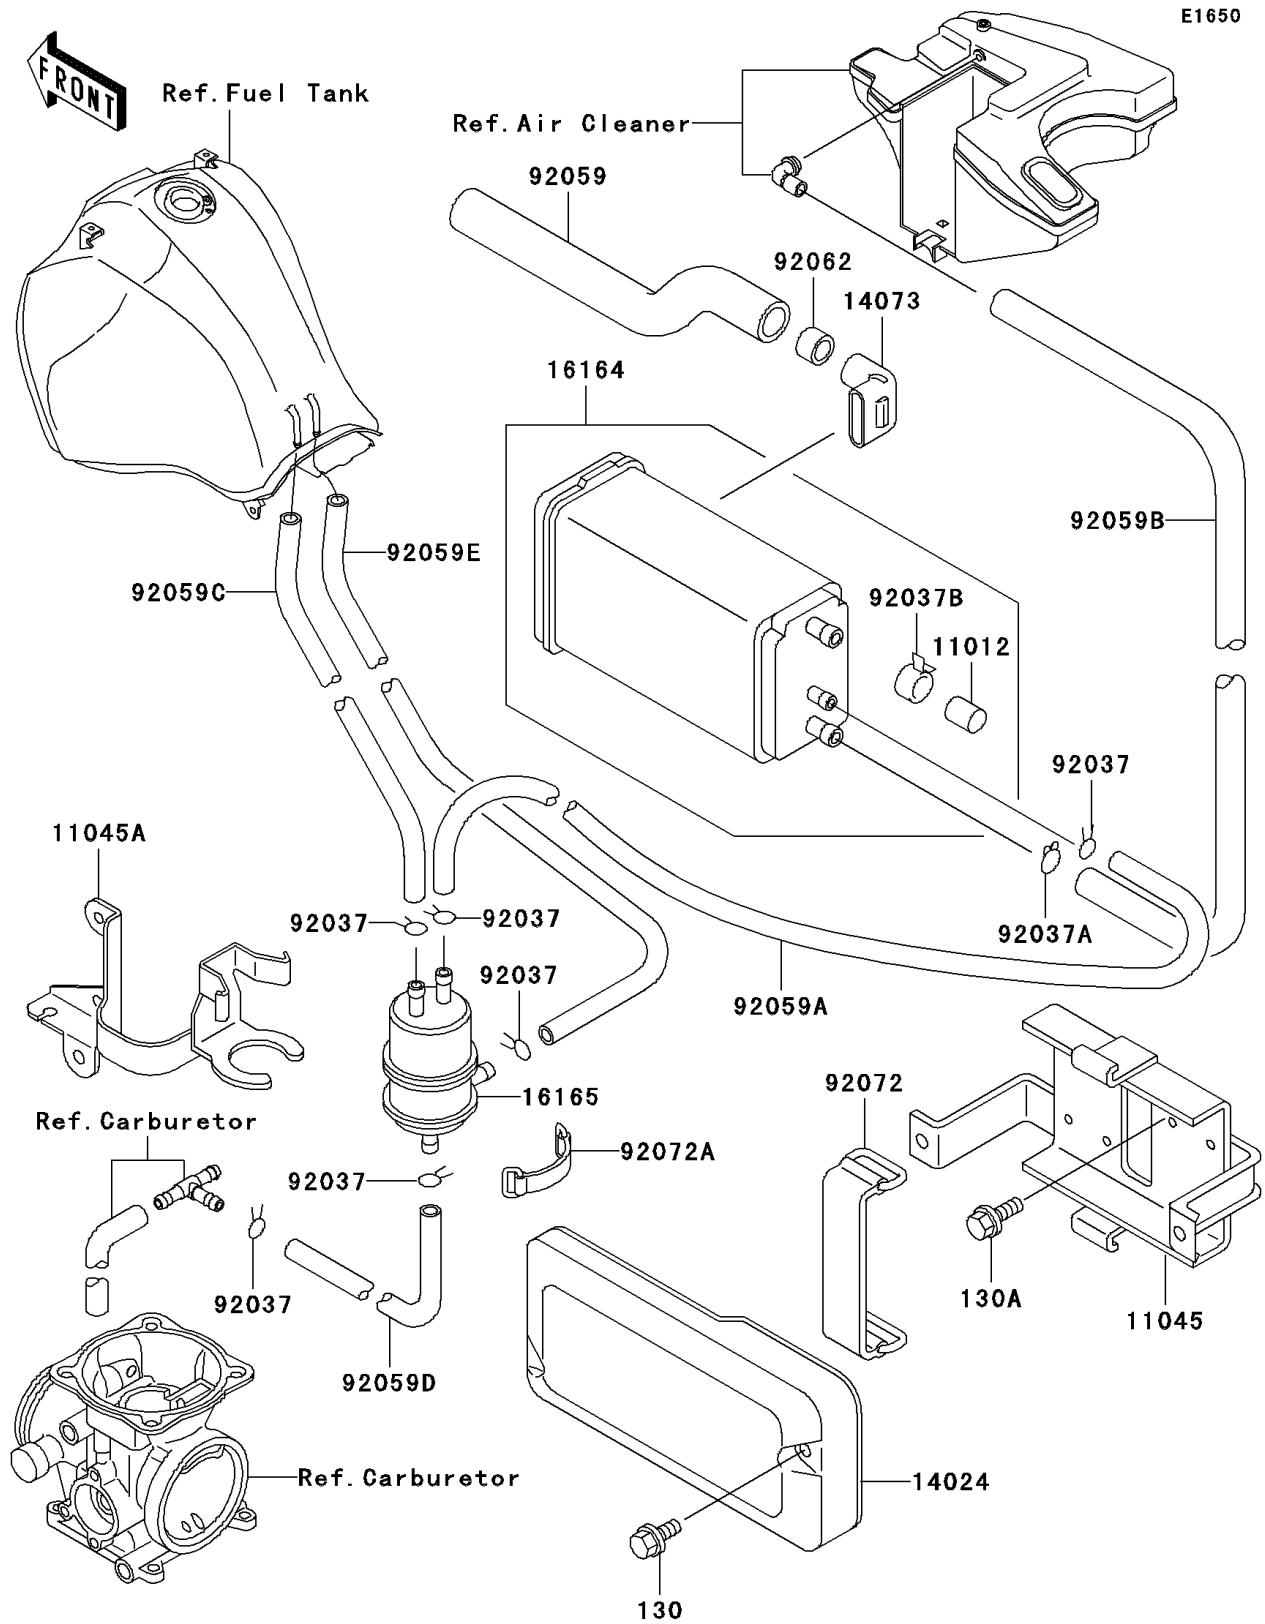

1999 KLR650

PARTS DIAGRAM

Fuel Evaporative System

1999 KLR650

PARTS LIST

Fuel Evaporative System

Kawasaki

Let the Good Times Roll®

ITEM NAME

PART NUMBER

QUANTITY
