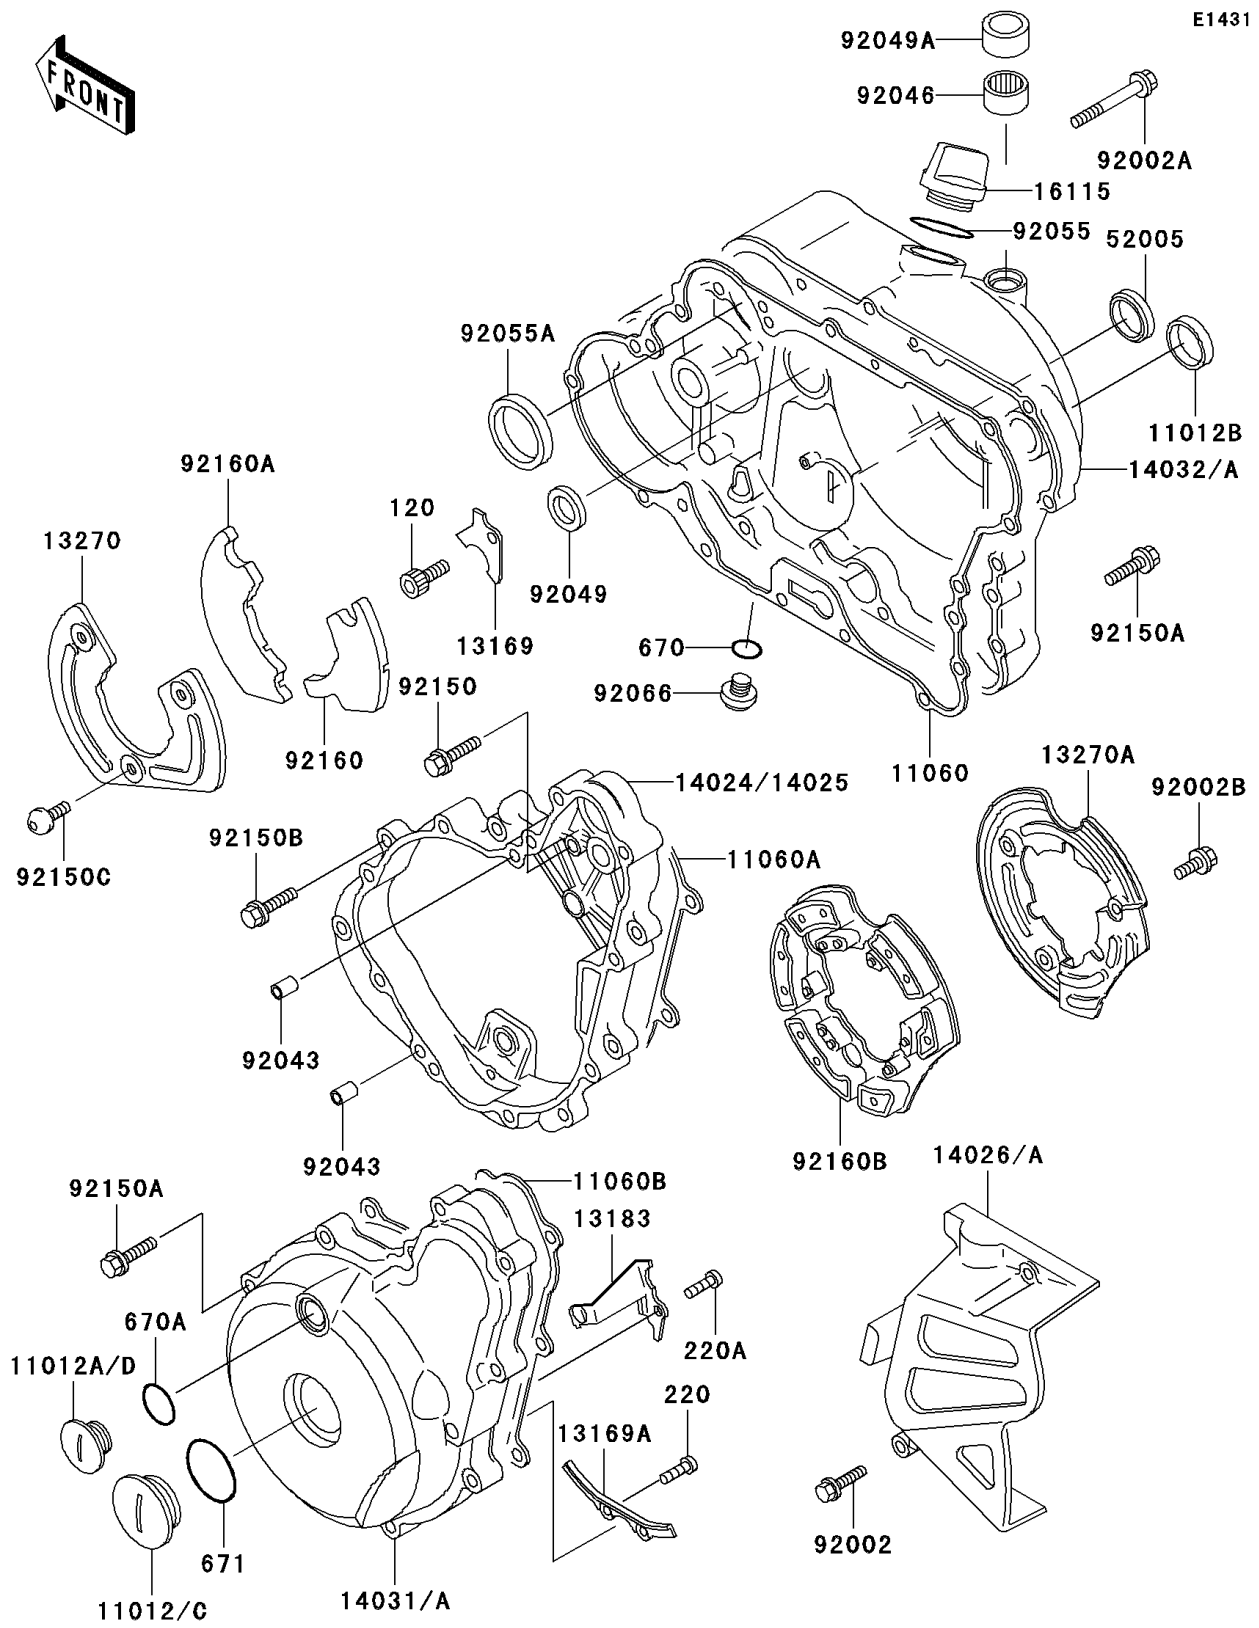

2000 KLR650

PARTS DIAGRAM

Engine Cover(s)

2000 KLR650

PARTS LIST

Engine Cover(s)

Kawasaki

Let the Good Times Roll®

ITEM NAME

PART NUMBER

QUANTITY
