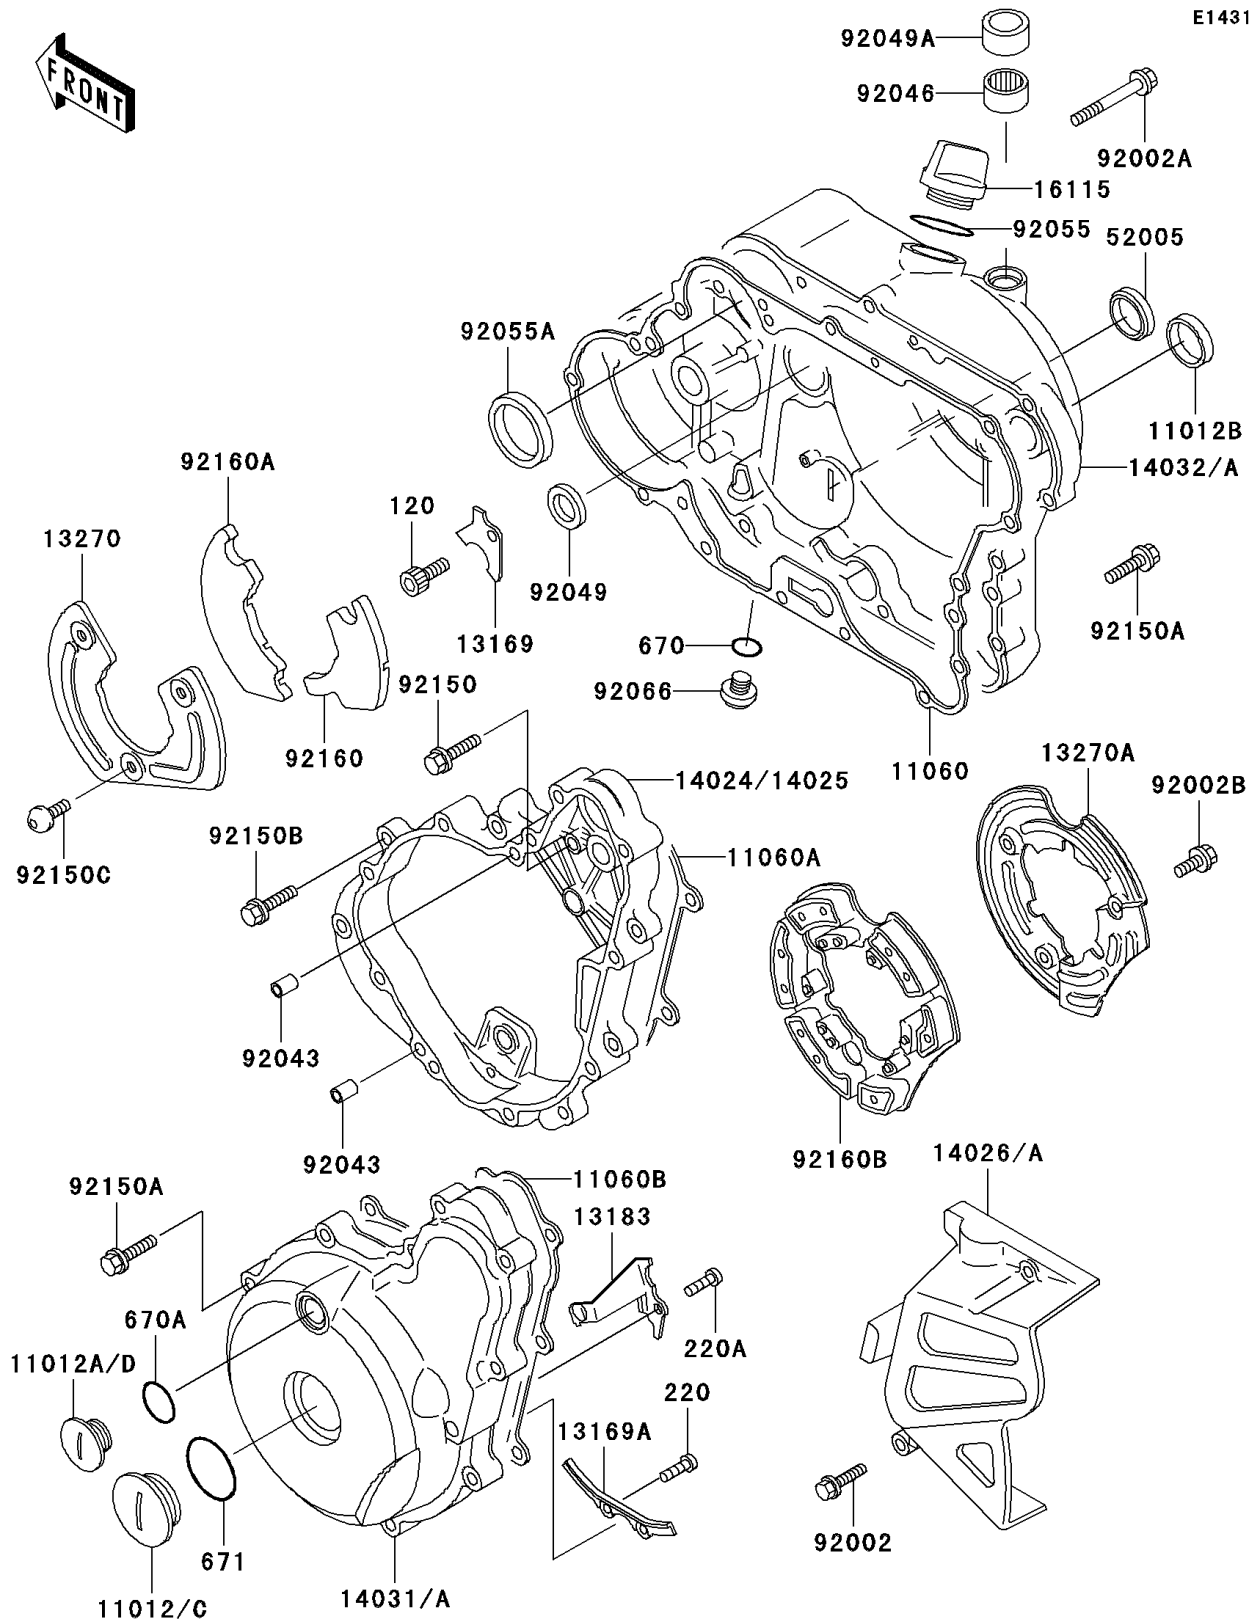

1999 KLR650

PARTS DIAGRAM

Engine Cover(s)

1999 KLR650

PARTS LIST

Engine Cover(s)

ITEM NAME

PART NUMBER

QUANTITY
