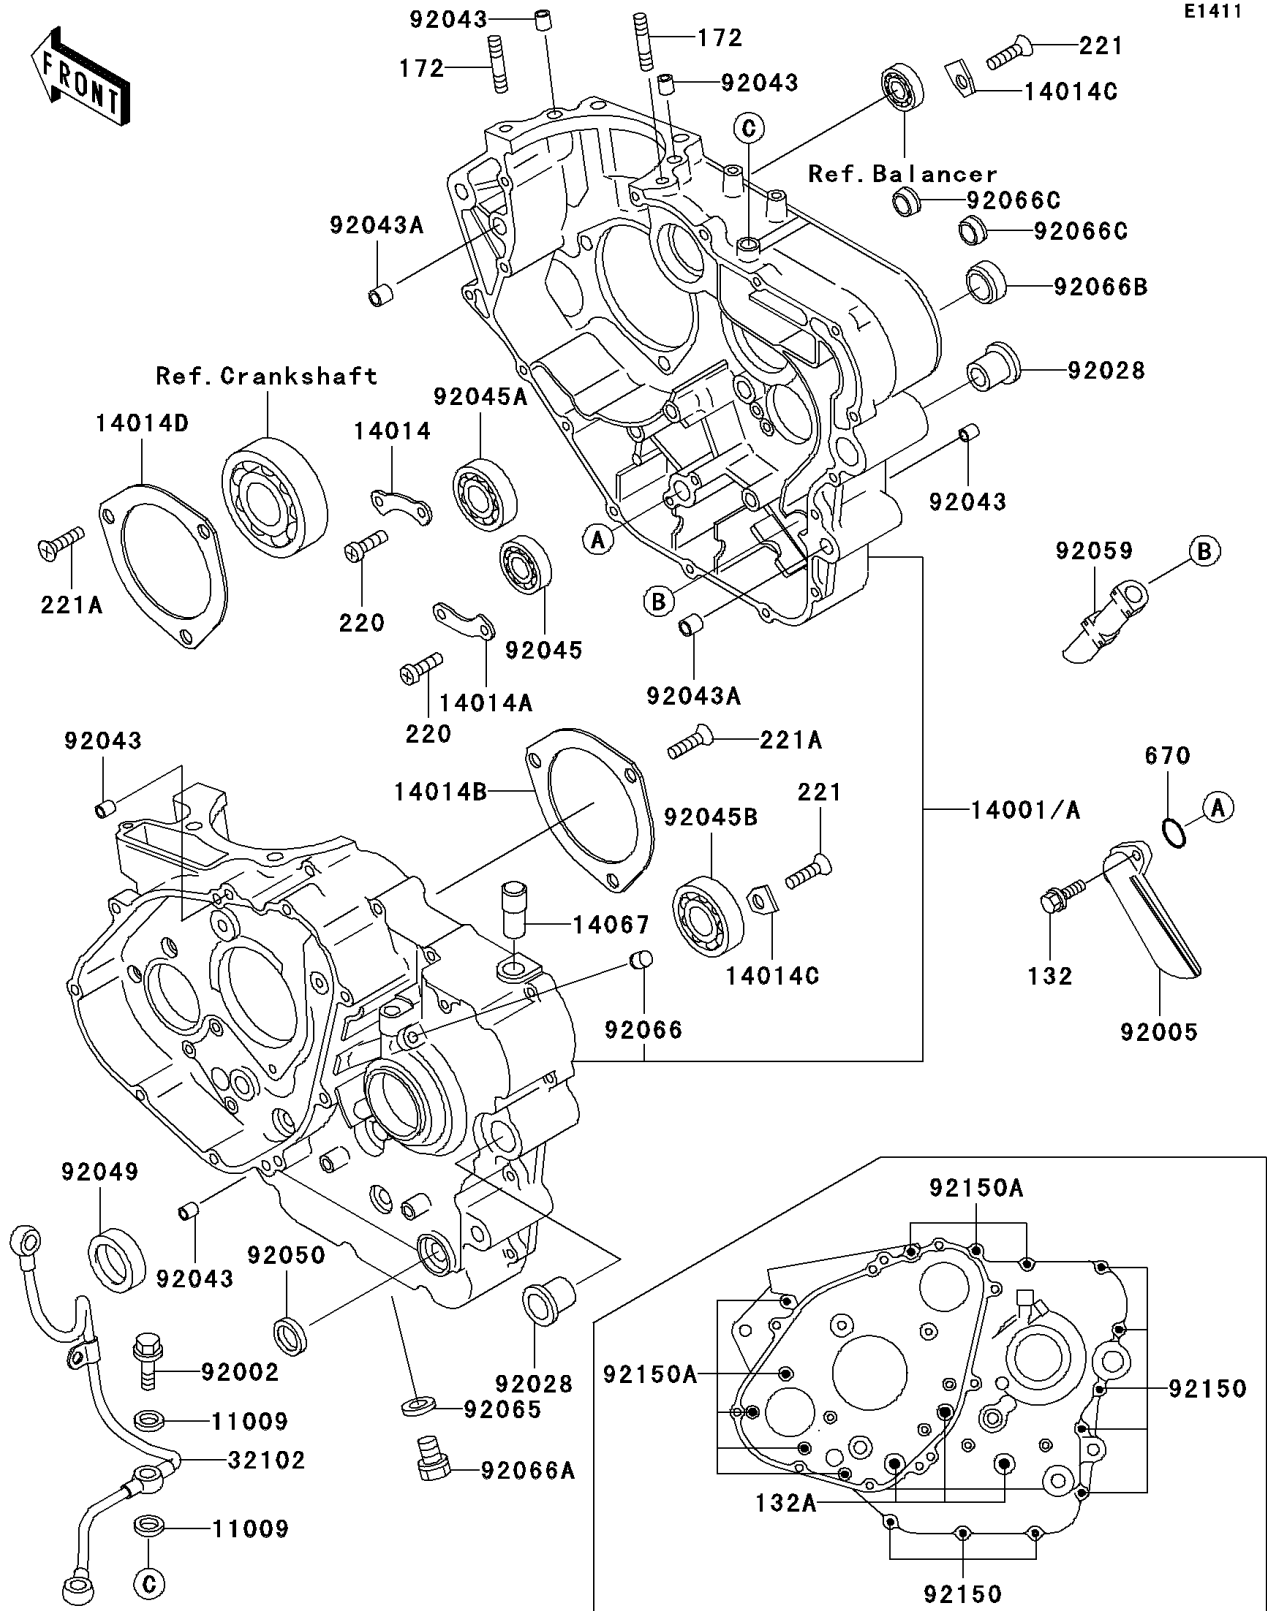

2000 KLR650

PARTS DIAGRAM

Crankcase

E1411

2000 KLR650

PARTS LIST

Crankcase

Kawasaki

Let the Good Times Roll®

ITEM NAME

PART NUMBER

QUANTITY
