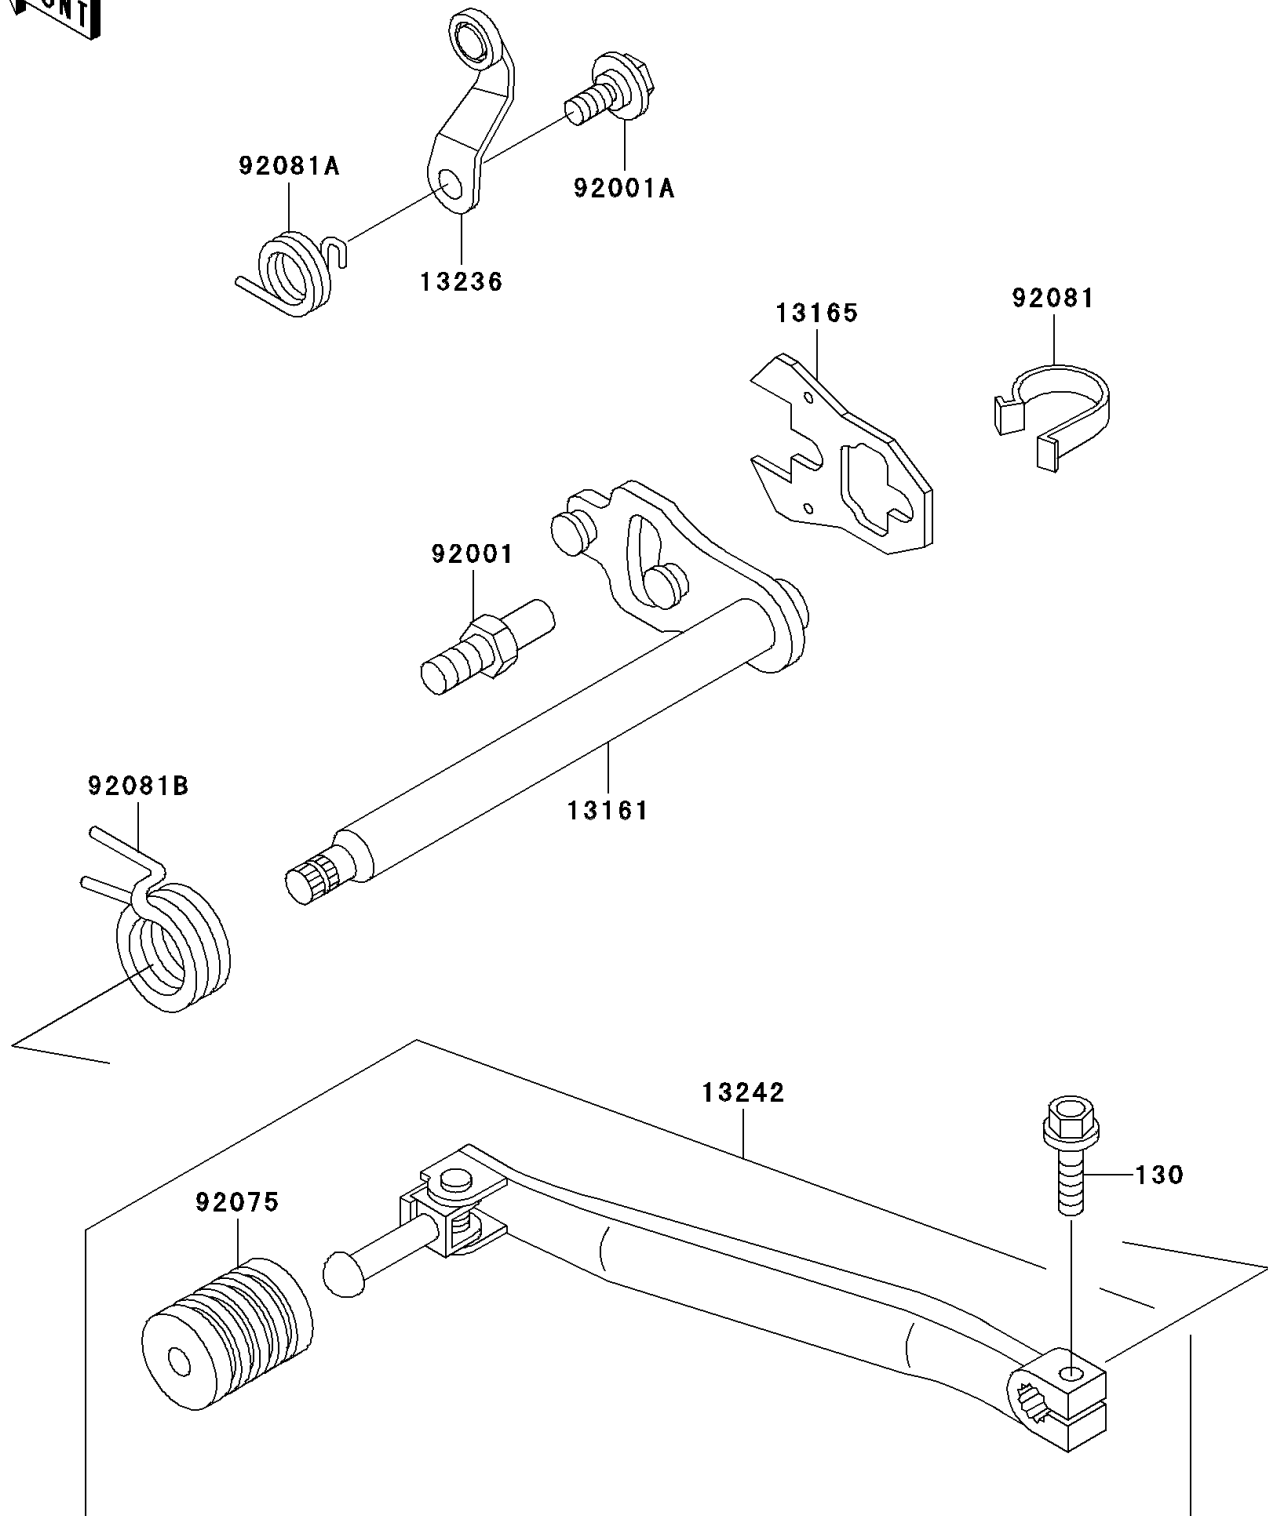

1999 KLR650

PARTS DIAGRAM

Gear Change Mechanism

E1370

1999 KLR650

PARTS LIST

Gear Change Mechanism

ITEM NAME

PART NUMBER

QUANTITY
