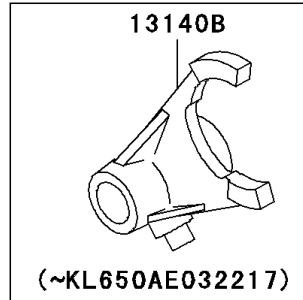

2000 KLR650

PARTS DIAGRAM

Gear Change Drum/Shift Fork(s)

E1362

2000 KLR650

PARTS LIST

Gear Change Drum/Shift Fork(s)

ITEM NAME

PART NUMBER

QUANTITY
