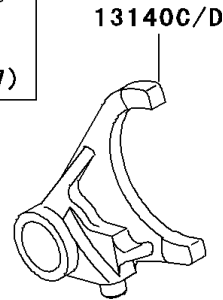

2000 KLR650

PARTS DIAGRAM

Gear Change Drum/Shift Fork(s)

E1362

2000 KLR650

PARTS LIST

Gear Change Drum/Shift Fork(s)

ITEM NAME

PART NUMBER

QUANTITY
