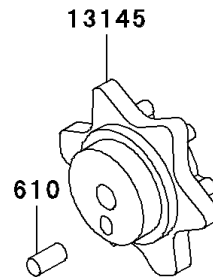

2000 KLR650

PARTS DIAGRAM

Gear Change Drum/Shift Fork(s)

E1362

2000 KLR650

PARTS LIST

Gear Change Drum/Shift Fork(s)

ITEM NAME

PART NUMBER

QUANTITY
