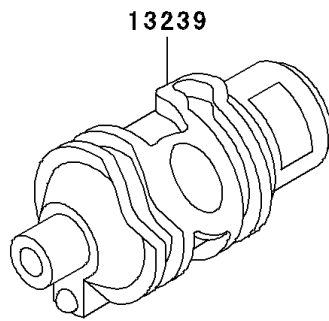

2000 KLR650

PARTS DIAGRAM

Gear Change Drum/Shift Fork(s)

E1362

2000 KLR650

PARTS LIST

Gear Change Drum/Shift Fork(s)

ITEM NAME

PART NUMBER

QUANTITY
