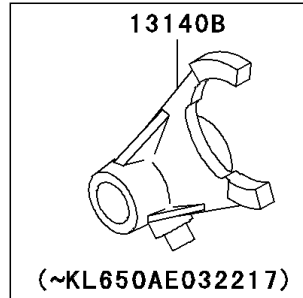

1999 KLR650

PARTS DIAGRAM

Gear Change Drum/Shift Fork(s)

E1362

1999 KLR650

PARTS LIST

Gear Change Drum/Shift Fork(s)

ITEM NAME

PART NUMBER

QUANTITY
