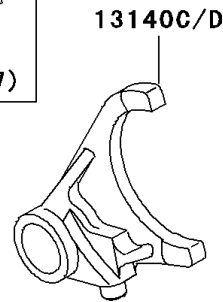

1999 KLR650

PARTS DIAGRAM

Gear Change Drum/Shift Fork(s)

E1362

1999 KLR650

PARTS LIST

Gear Change Drum/Shift Fork(s)

ITEM NAME

PART NUMBER

QUANTITY
