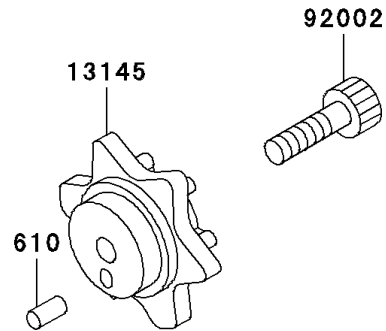

1999 KLR650

PARTS DIAGRAM

Gear Change Drum/Shift Fork(s)

E1362

1999 KLR650

PARTS LIST

Gear Change Drum/Shift Fork(s)

ITEM NAME

PART NUMBER

QUANTITY
