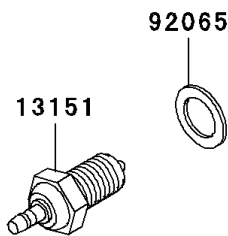

1999 KLR650

PARTS DIAGRAM

Gear Change Drum/Shift Fork(s)

E1362

1999 KLR650

PARTS LIST

Gear Change Drum/Shift Fork(s)

ITEM NAME

PART NUMBER

QUANTITY
