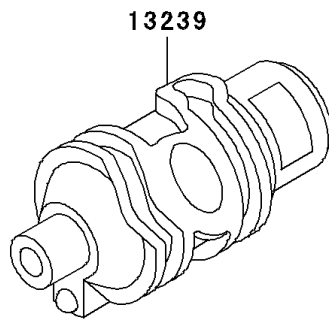

1999 KLR650

PARTS DIAGRAM

Gear Change Drum/Shift Fork(s)

E1362

1999 KLR650

PARTS LIST

Gear Change Drum/Shift Fork(s)

ITEM NAME

PART NUMBER

QUANTITY
