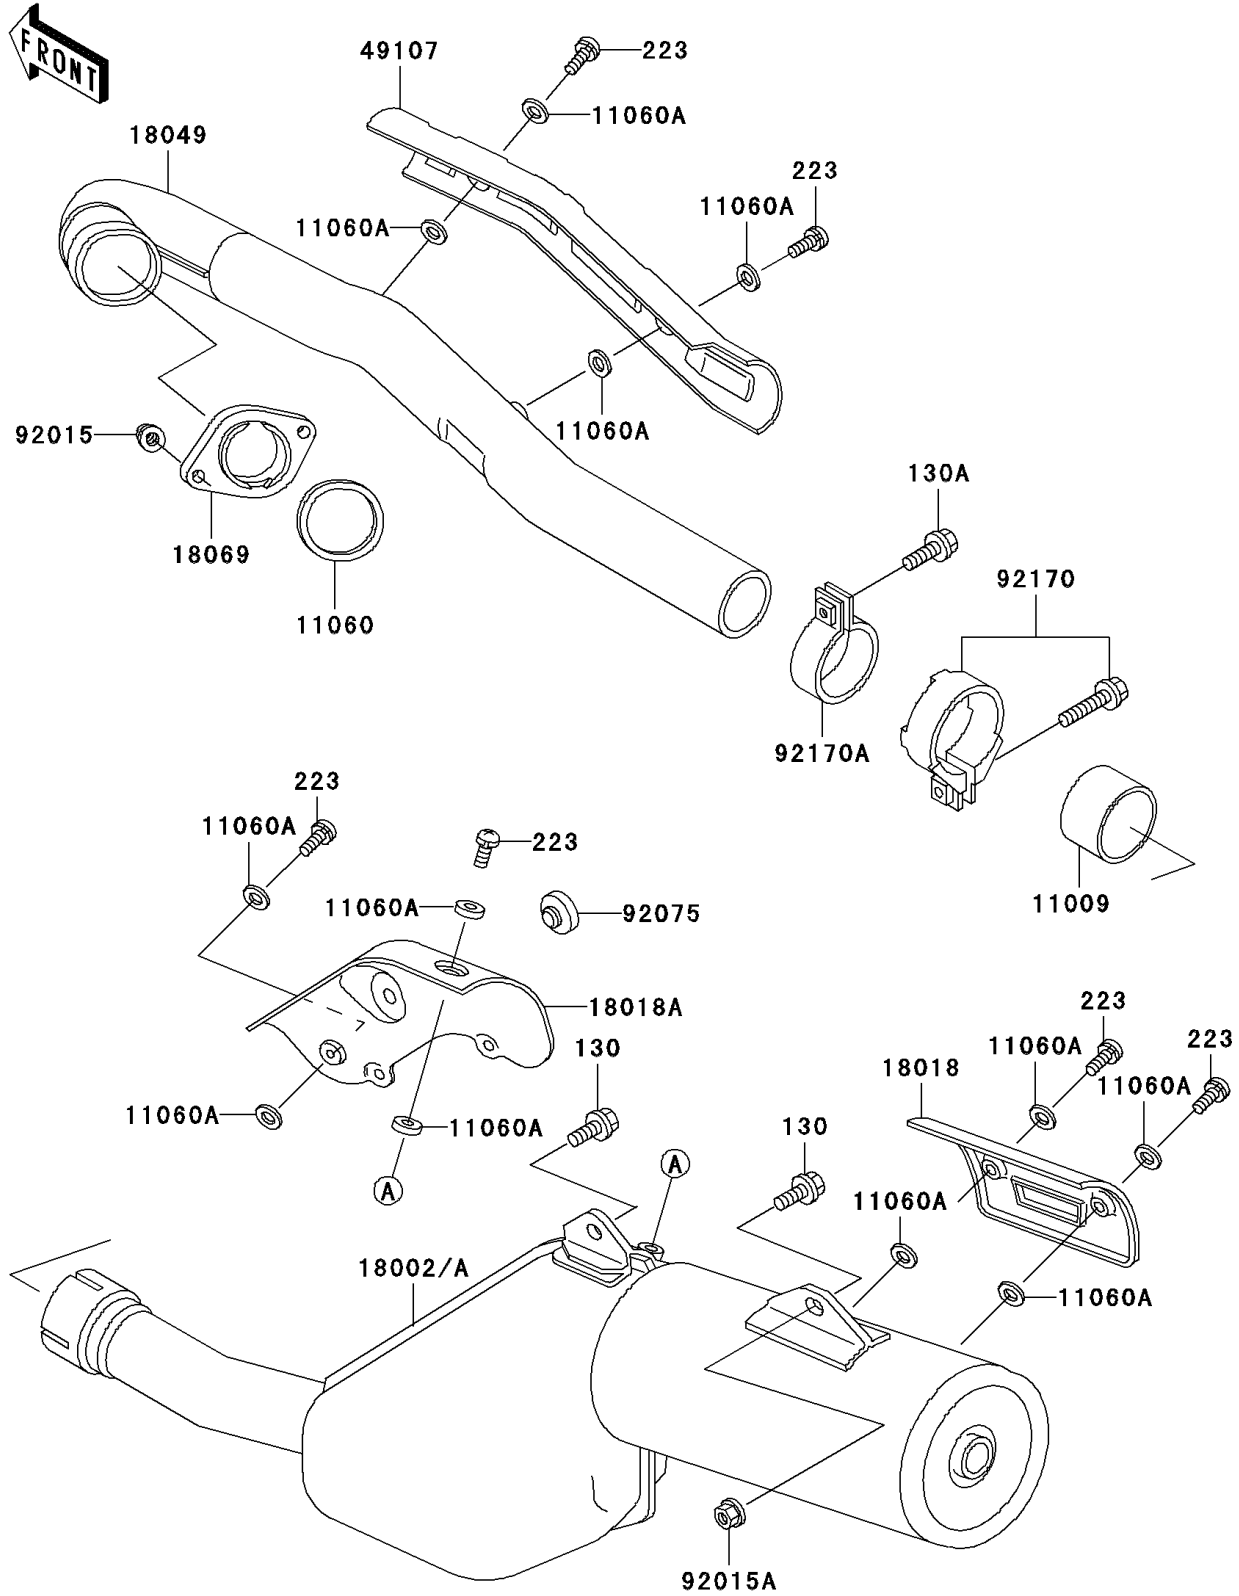

2000 KLR650

PARTS DIAGRAM

Muffler(s)

E1140

2000 KLR650

PARTS LIST

Muffler(s)

Kawasaki

Let the Good Times Roll®

ITEM NAME

PART NUMBER

QUANTITY
