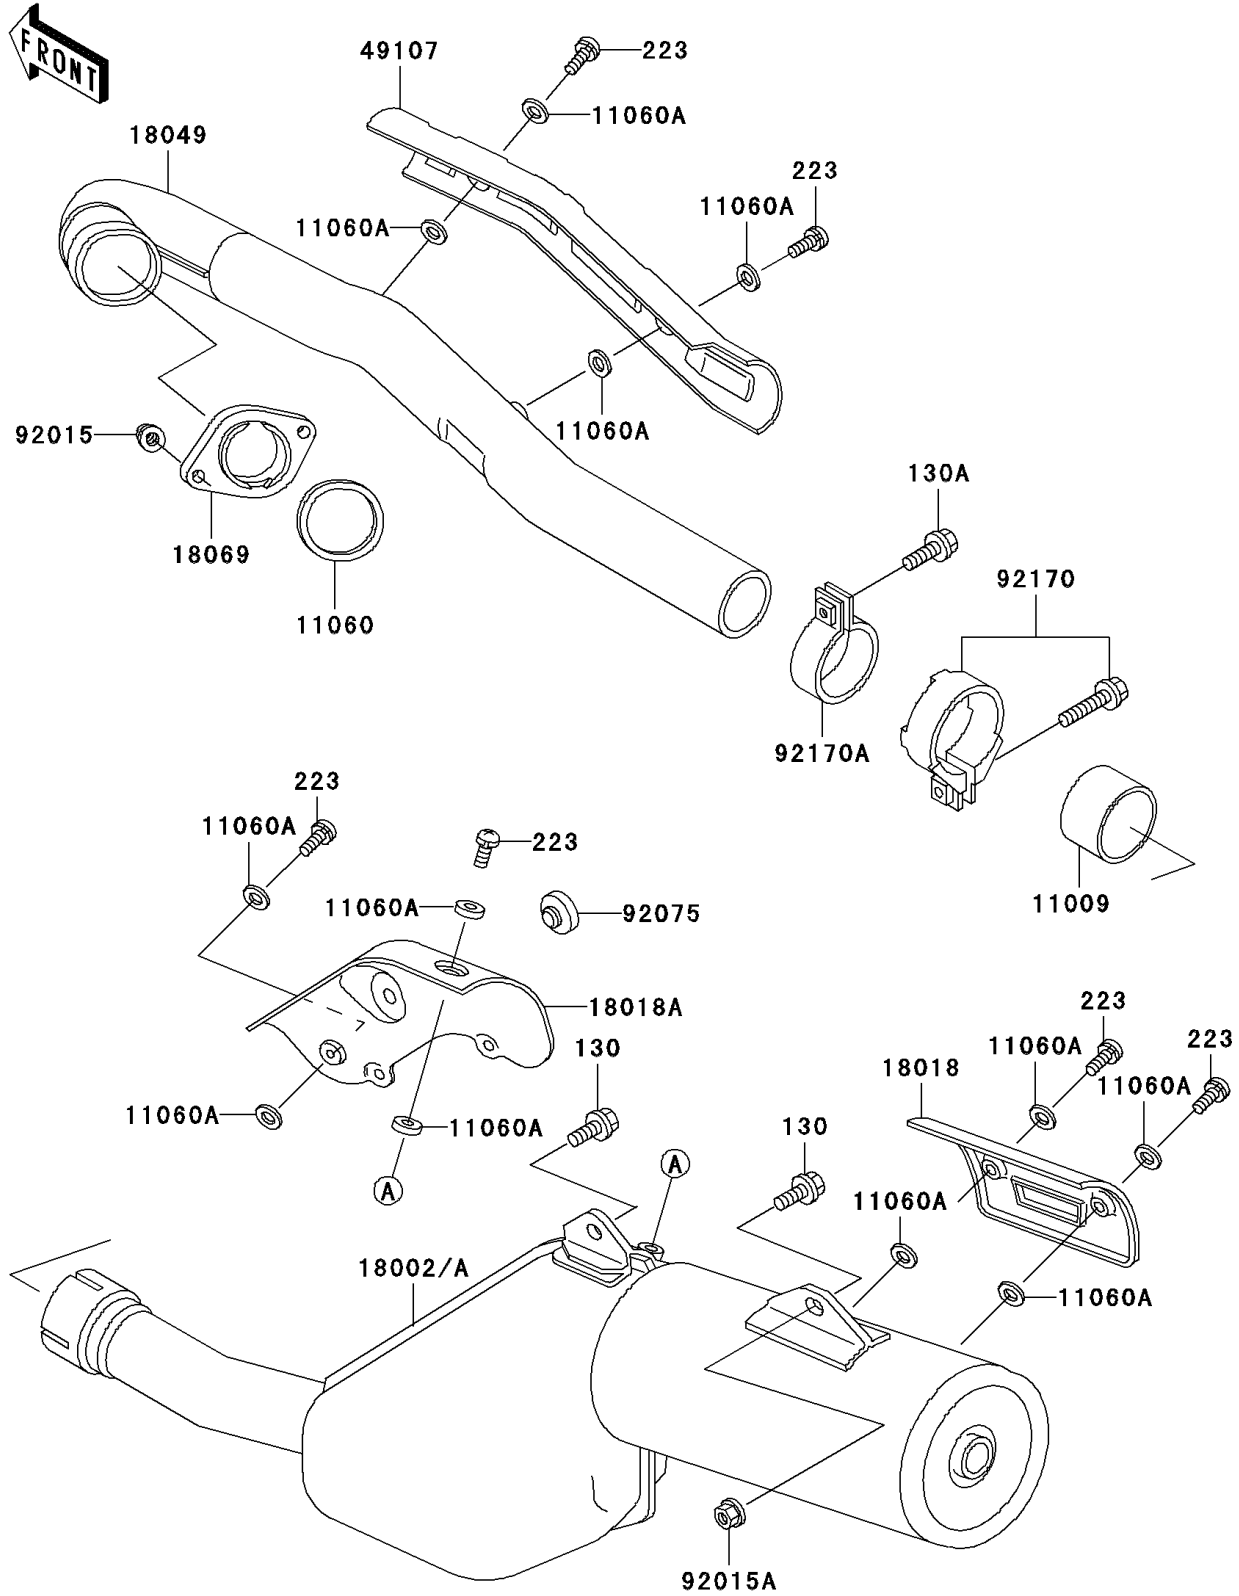

1997 KLR650

PARTS DIAGRAM

Muffler(s)

E1140

1997 KLR650

PARTS LIST

Muffler(s)

ITEM NAME

PART NUMBER

QUANTITY
